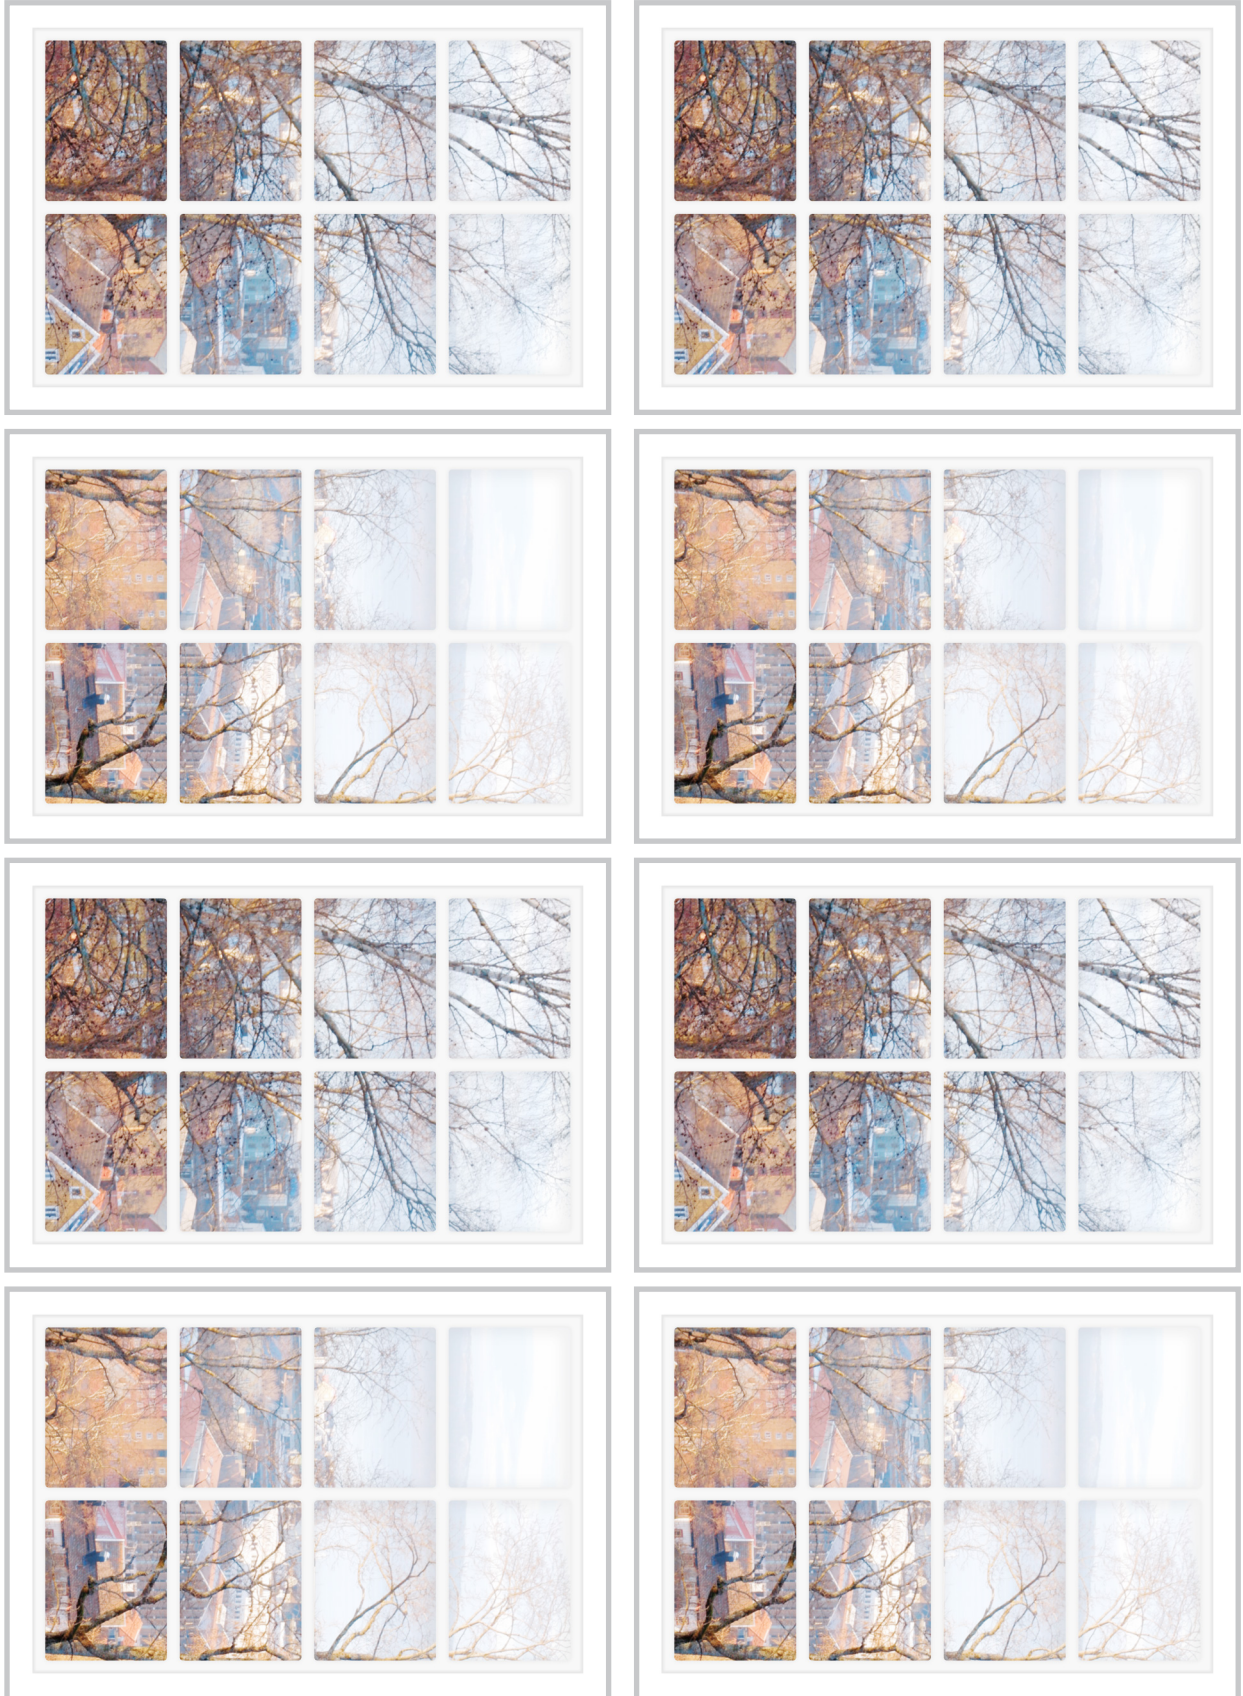

Dollhouse Windows - Set 7 (White) - 1:6 Scale

16cm (6")

Visit sunidoll.com for more patterns and tutorials.

SUNI

Dollhouse Windows - Set 7 (White) - 1:12 Scale

8cm (3")

5cm (2")

Visit sunidoll.com for more patterns and tutorials.