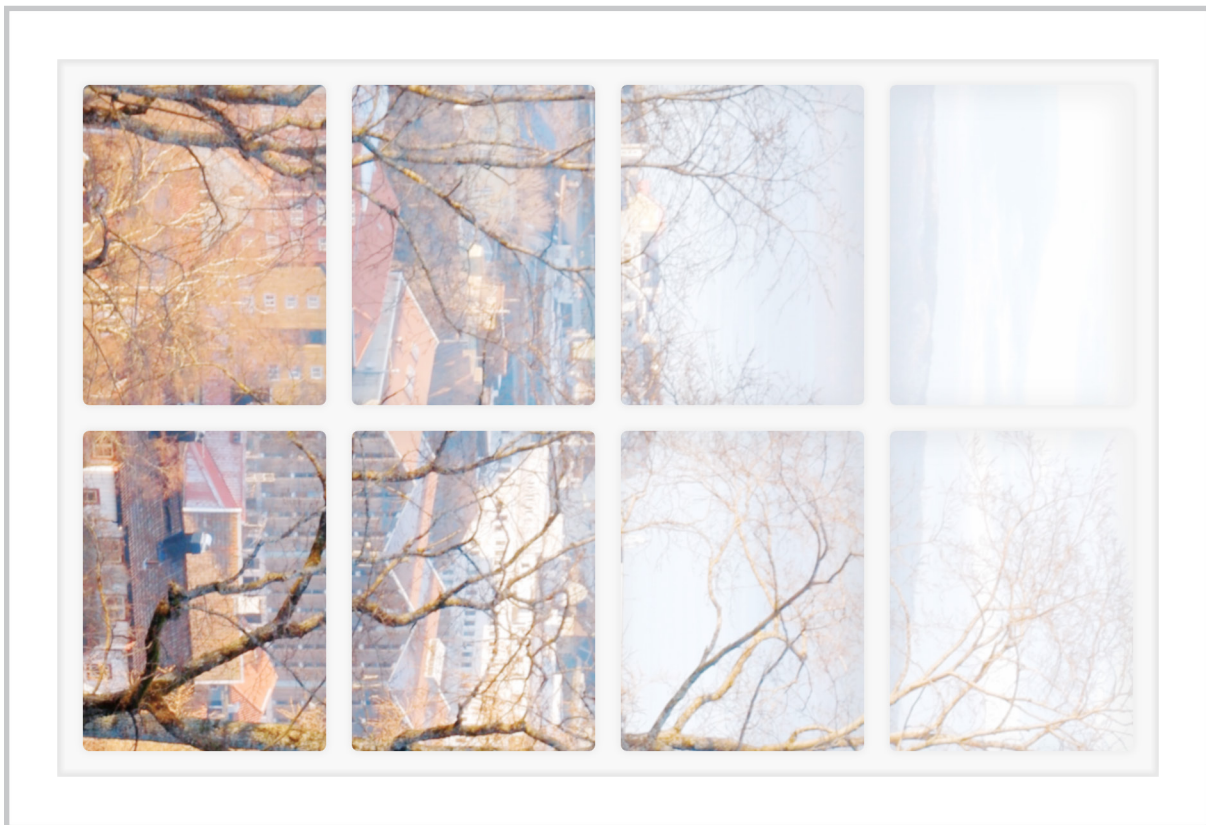

Dollhouse Windows - Set 7 (White) - 1:6 Scale

16cm (6")

Visit sunidoll.com for more patterns and tutorials.

SUNI

Dollhouse Windows - Set 7 (White) - 1:12 Scale

8cm (3")

5cm (2")

Visit sunidoll.com for more patterns and tutorials.