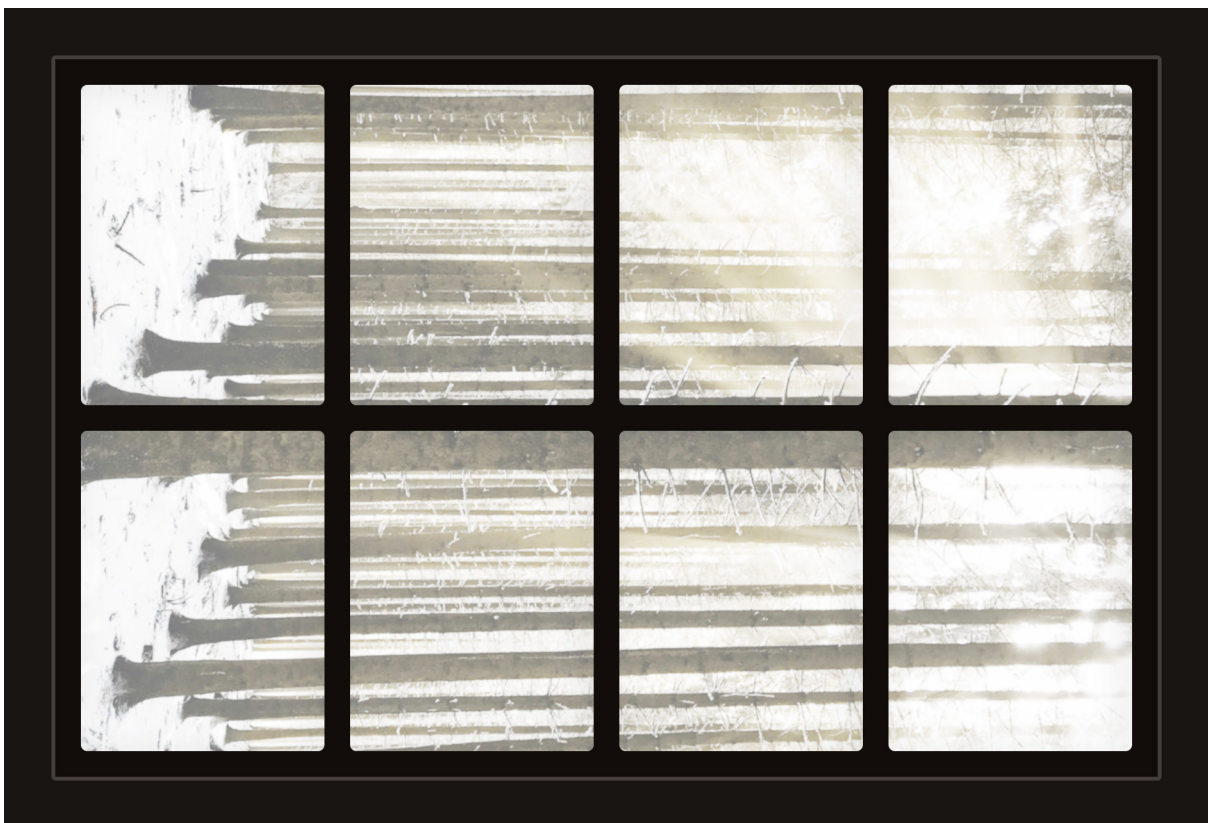

Dollhouse Windows - Set 8 (Dark) - 1:6 Scale

16cm (6")

10cm (4")

Visit sunidoll.com for more patterns and tutorials.

SUNI

Dollhouse Windows - Set 8 (Dark) - 1:12 Scale

8cm (3")

5cm (2")