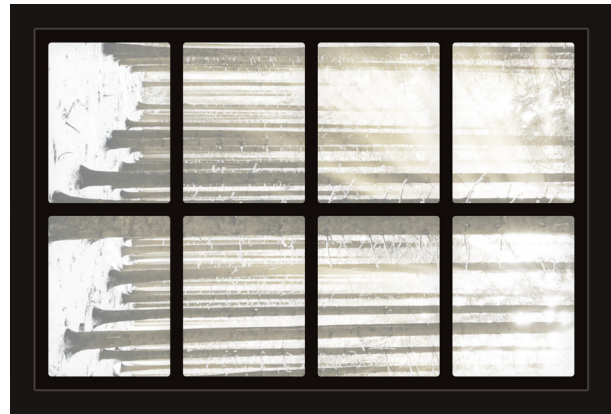

Dollhouse Windows - Set 8 (Dark) - 1:6 Scale

16cm (6")

10cm (4")

Visit sunidoll.com for more patterns and tutorials.

SUNI

Dollhouse Windows - Set 8 (Dark) - 1:12 Scale

8cm (3")

5cm (2")