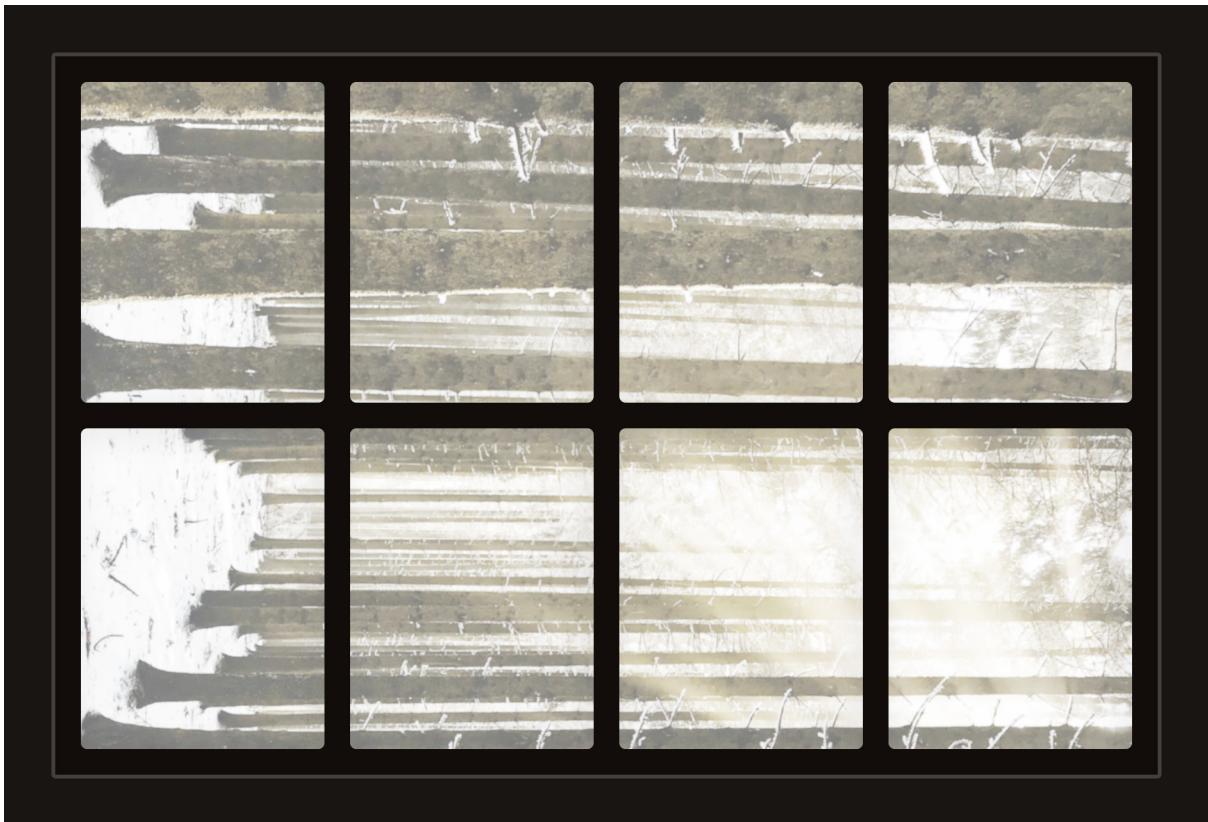

Dollhouse Windows - Set 8 (Dark) - 1:6 Scale

16cm (6")

10cm (4")

Visit sunidoll.com for more patterns and tutorials.

SUNI

Dollhouse Windows - Set 8 (Dark) - 1:12 Scale

8cm (3")

5cm (2")