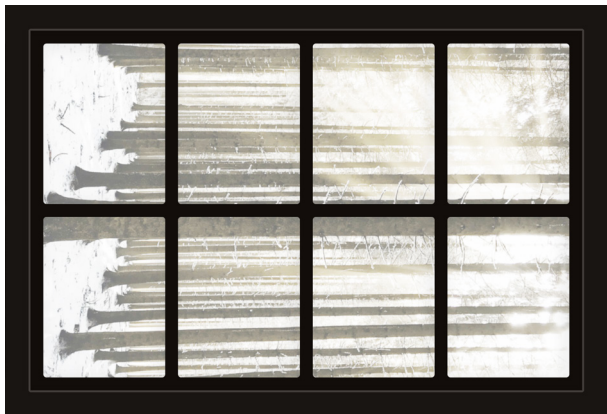

Dollhouse Windows - Set 8 (Dark) - 1:6 Scale

16cm (6")

10cm (4")

Visit sunidoll.com for more patterns and tutorials.

SUNI

Dollhouse Windows - Set 8 (Dark) - 1:12 Scale

8cm (3")

5cm (2")