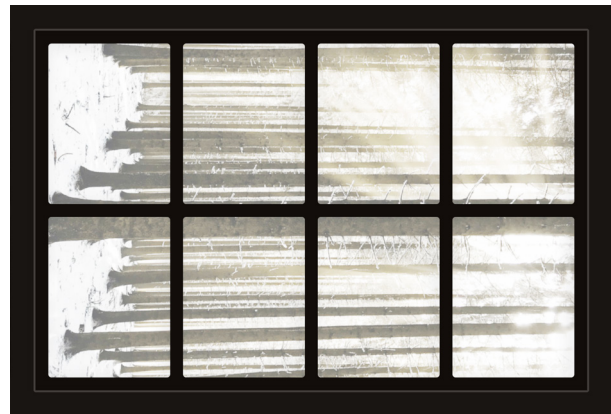

Dollhouse Windows - Set 8 (Dark) - 1:6 Scale

16cm (6")

10cm (4")

Visit sunidoll.com for more patterns and tutorials.

SUNI

Dollhouse Windows - Set 8 (Dark) - 1:12 Scale

8cm (3")

5cm (2")