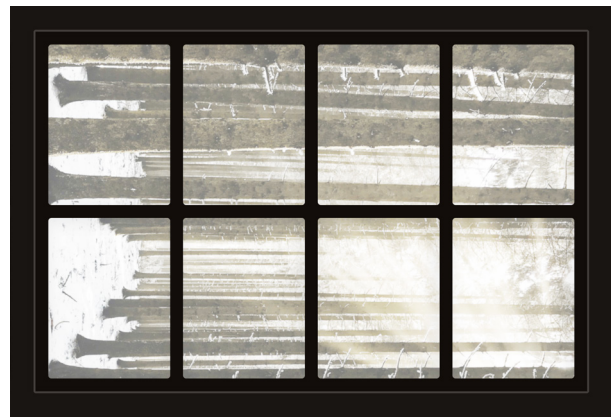

Dollhouse Windows - Set 8 (Dark) - 1:6 Scale

16cm (6")

10cm (4")

Visit sunidoll.com for more patterns and tutorials.

SUNI

Dollhouse Windows - Set 8 (Dark) - 1:12 Scale

8cm (3")

5cm (2")