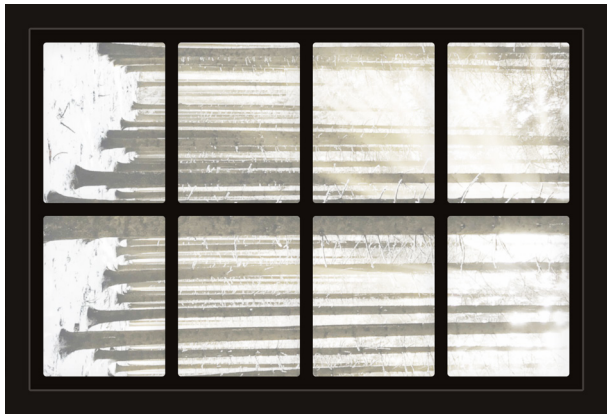

Dollhouse Windows - Set 8 (Dark) - 1:6 Scale

16cm (6")

10cm (4")

Visit sunidoll.com for more patterns and tutorials.

SUNI

Dollhouse Windows - Set 8 (Dark) - 1:12 Scale

8cm (3")

5cm (2")