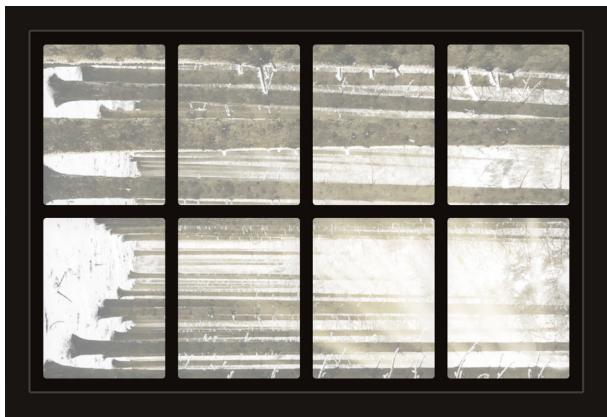

Dollhouse Windows - Set 8 (Dark) - 1:6 Scale

16cm (6")

10cm (4")

Visit sunidoll.com for more patterns and tutorials.

SUNI

Dollhouse Windows - Set 8 (Dark) - 1:12 Scale

8cm (3")

5cm (2")