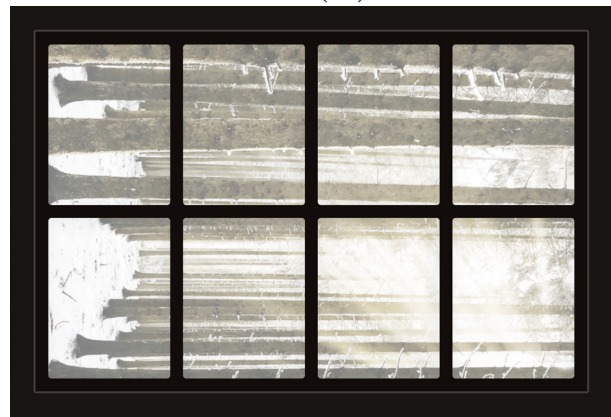

Dollhouse Windows - Set 8 (Dark) - 1:6 Scale

16cm (6")

10cm (4")

Visit sunidoll.com for more patterns and tutorials.

SUNI

Dollhouse Windows - Set 8 (Dark) - 1:12 Scale

8cm (3")

5cm (2")