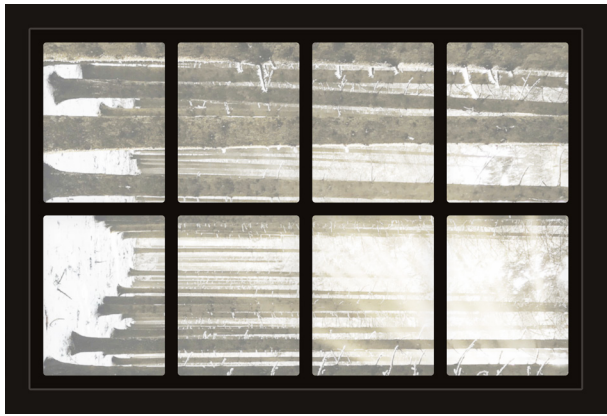

Dollhouse Windows - Set 8 (Dark) - 1:6 Scale

16cm (6")

10cm (4")

Visit sunidoll.com for more patterns and tutorials.

Dollhouse Windows - Set 8 (Dark) - 1:12 Scale

8cm (3")

5cm (2")

Visit sunidoll.com for more patterns and tutorials.