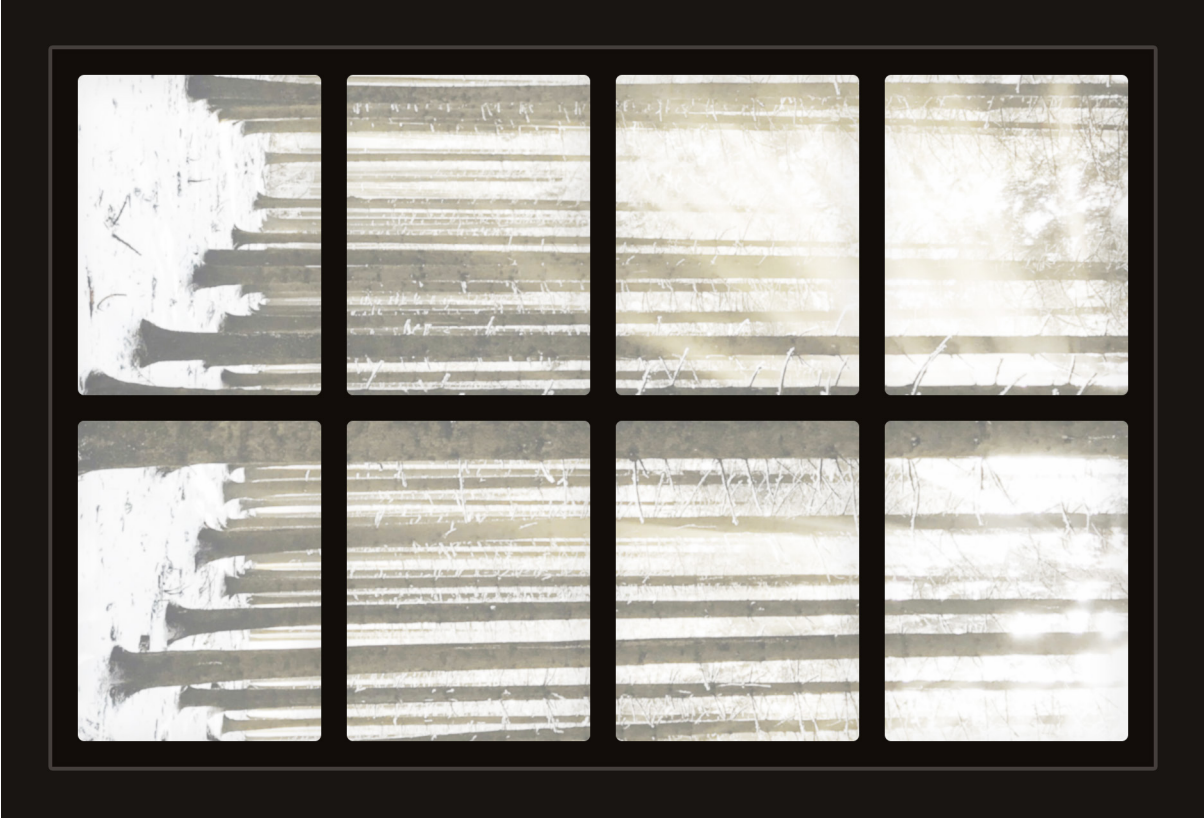

Dollhouse Windows - Set 8 (Dark) - 1:6 Scale

16cm (6")

10cm (4")

Visit sunidoll.com for more patterns and tutorials.

Dollhouse Windows - Set 8 (Dark) - 1:12 Scale

8cm (3")

5cm (2")

Visit sunidoll.com for more patterns and tutorials.