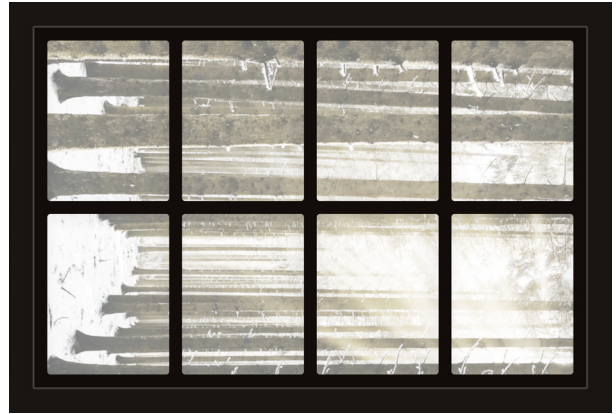

Dollhouse Windows - Set 8 (Dark) - 1:6 Scale

16cm (6")

10cm (4")

Visit sunidoll.com for more patterns and tutorials.

Dollhouse Windows - Set 8 (Dark) - 1:12 Scale

8cm (3")

5cm (2")

Visit sunidoll.com for more patterns and tutorials.