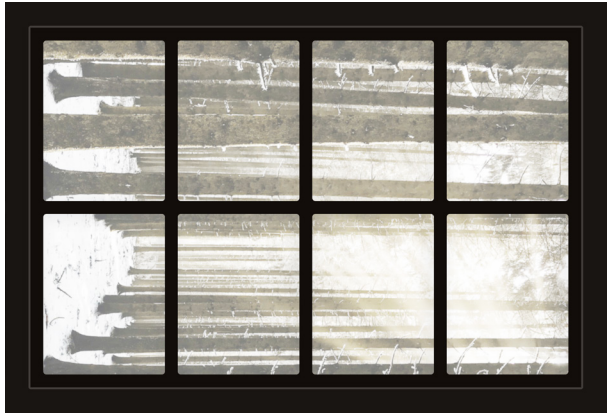

Dollhouse Windows - Set 8 (Dark) - 1:6 Scale

16cm (6")

10cm (4")

Visit sunidoll.com for more patterns and tutorials.

Dollhouse Windows - Set 8 (Dark) - 1:12 Scale

8cm (3")

5cm (2")

Visit sunidoll.com for more patterns and tutorials.