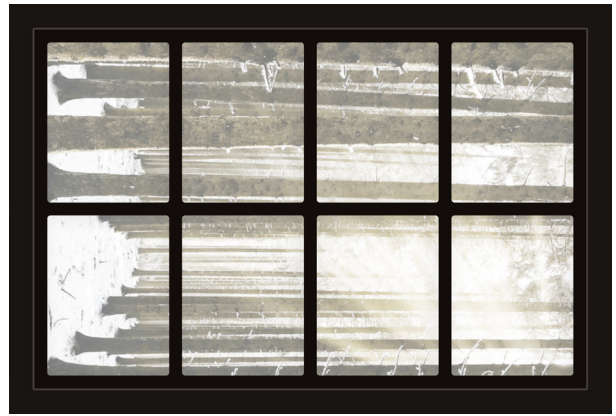

Dollhouse Windows - Set 8 (Dark) - 1:6 Scale

16cm (6")

10cm (4")

Visit sunidoll.com for more patterns and tutorials.

Dollhouse Windows - Set 8 (Dark) - 1:12 Scale

8cm (3")

5cm (2")

Visit sunidoll.com for more patterns and tutorials.