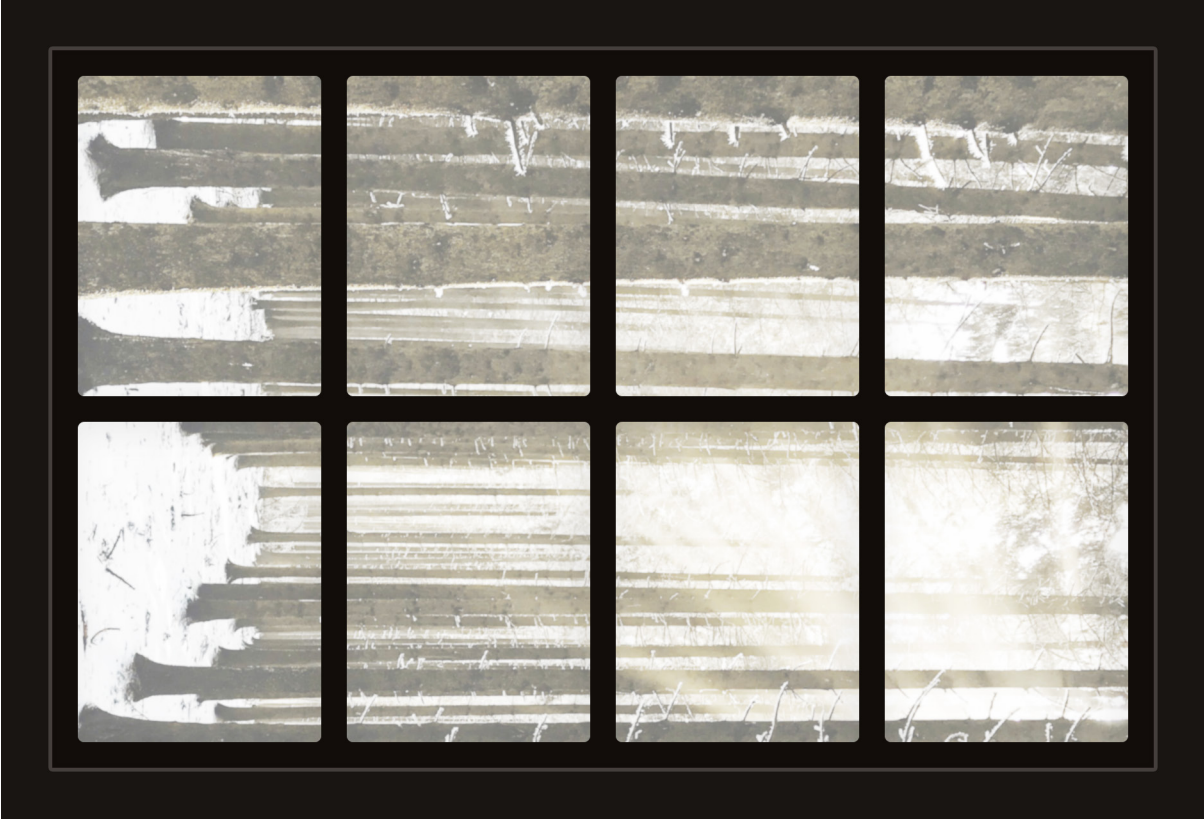

Dollhouse Windows - Set 8 (Dark) - 1:6 Scale

16cm (6")

10cm (4")

Visit sunidoll.com for more patterns and tutorials.

Dollhouse Windows - Set 8 (Dark) - 1:12 Scale

8cm (3")

5cm (2")

Visit sunidoll.com for more patterns and tutorials.