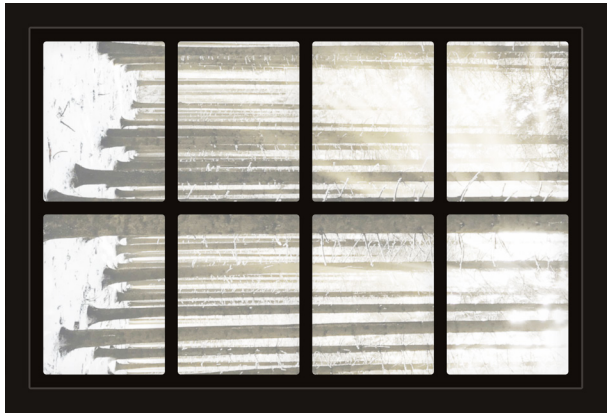

Dollhouse Windows - Set 8 (Dark) - 1:6 Scale

16cm (6")

10cm (4")

Visit sunidoll.com for more patterns and tutorials.

Dollhouse Windows - Set 8 (Dark) - 1:12 Scale

8cm (3")

5cm (2")

Visit sunidoll.com for more patterns and tutorials.