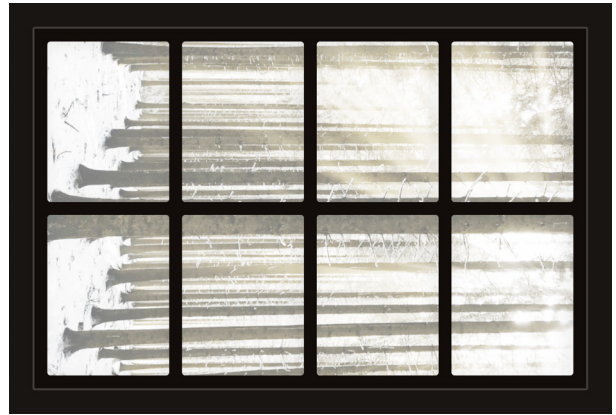

Dollhouse Windows - Set 8 (Dark) - 1:6 Scale

16cm (6")

10cm (4")

Visit sunidoll.com for more patterns and tutorials.

Dollhouse Windows - Set 8 (Dark) - 1:12 Scale

8cm (3")

5cm (2")

Visit sunidoll.com for more patterns and tutorials.