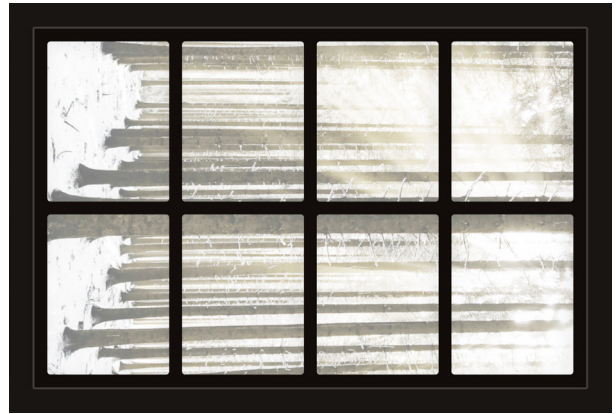

Dollhouse Windows - Set 8 (Dark) - 1:6 Scale

16cm (6")

10cm (4")

Visit sunidoll.com for more patterns and tutorials.

Dollhouse Windows - Set 8 (Dark) - 1:12 Scale

8cm (3")

5cm (2")

Visit sunidoll.com for more patterns and tutorials.