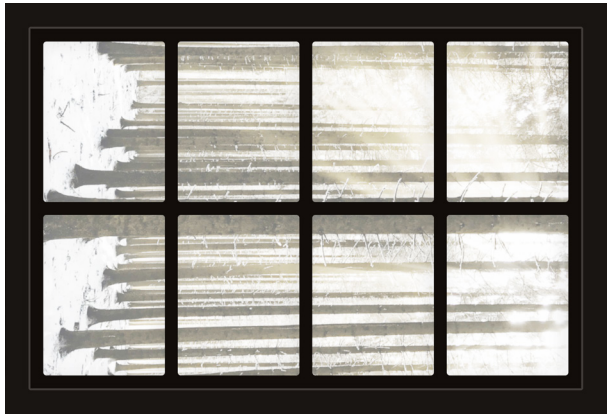

Dollhouse Windows - Set 8 (Dark) - 1:6 Scale

16cm (6")

10cm (4")

Visit sunidoll.com for more patterns and tutorials.

Dollhouse Windows - Set 8 (Dark) - 1:12 Scale

8cm (3")

5cm (2")

Visit sunidoll.com for more patterns and tutorials.