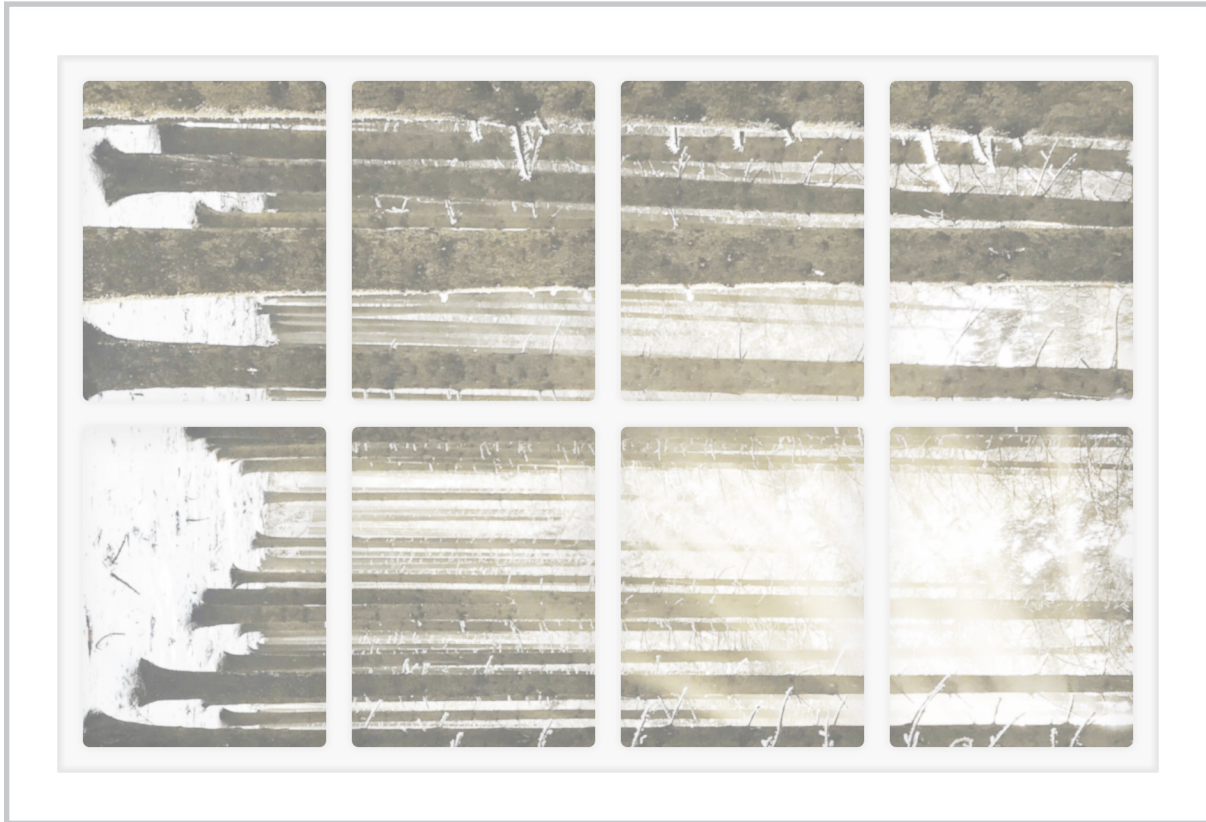

Dollhouse Windows - Set 8 (White) - 1:6 Scale

16cm (6")

10cm (4")

Visit sunidoll.com for more patterns and tutorials.

SUNI

Dollhouse Windows - Set 8 (White) - 1:12 Scale

8cm (3")

Visit sunidoll.com for more patterns and tutorials.