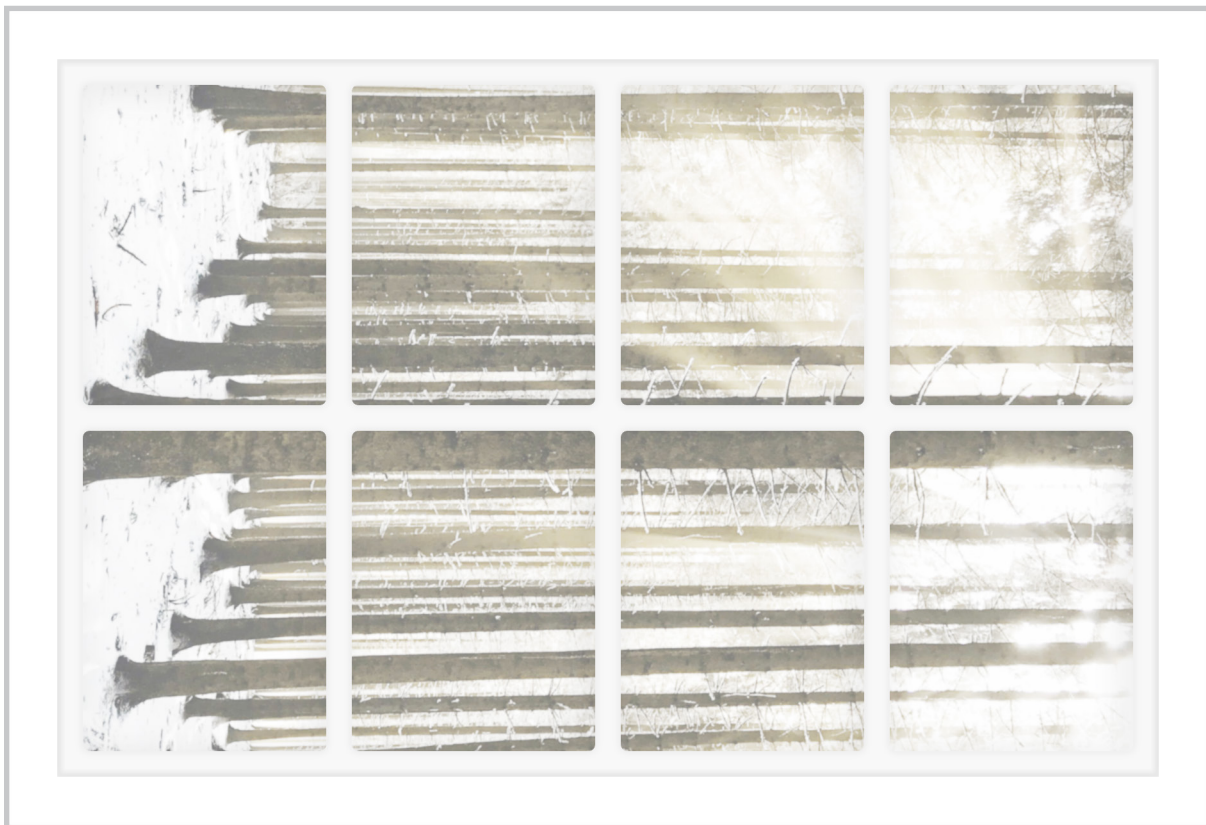

Dollhouse Windows - Set 8 (White) - 1:6 Scale

16cm (6")

10cm (4")

Visit sunidoll.com for more patterns and tutorials.

SUNI

Dollhouse Windows - Set 8 (White) - 1:12 Scale

8cm (3")

Visit sunidoll.com for more patterns and tutorials.