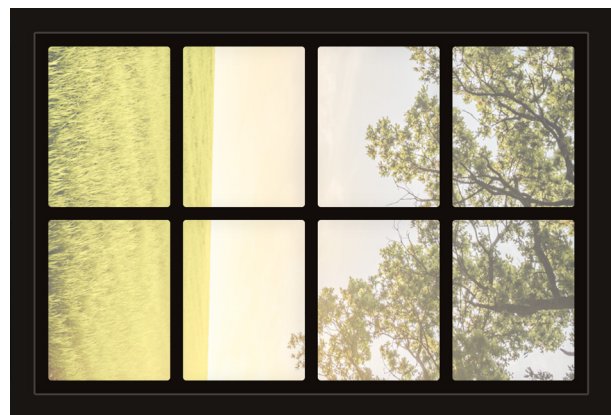

Dollhouse Windows - Set 9 (Dark) - 1:6 Scale

16cm (6")

10cm (4")

Visit sunidoll.com for more patterns and tutorials.

SUNI

Dollhouse Windows - Set 9 (Dark) - 1:12 Scale

8cm (3")

5cm (2")