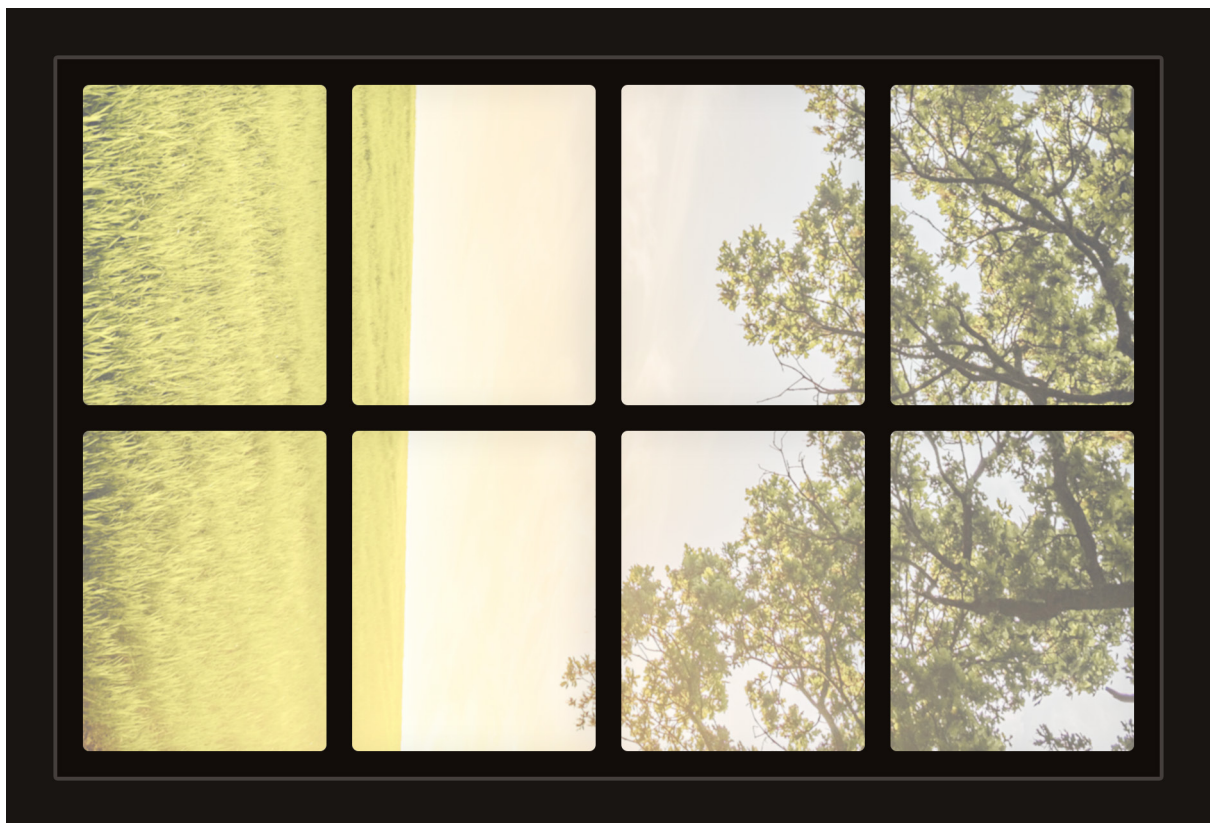

Dollhouse Windows - Set 9 (Dark) - 1:6 Scale

16cm (6")

10cm (4")

Visit sunidoll.com for more patterns and tutorials.

SUNI

Dollhouse Windows - Set 9 (Dark) - 1:12 Scale

8cm (3")

5cm (2")