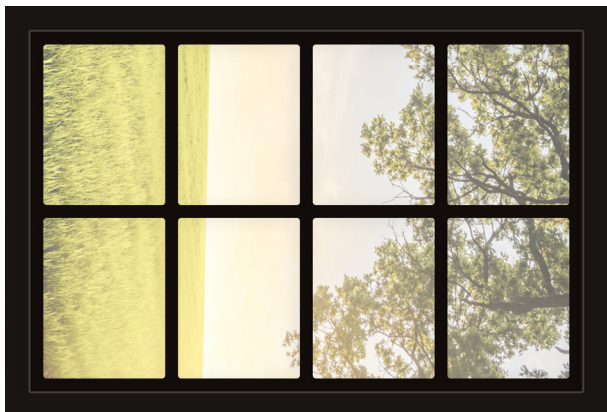

Dollhouse Windows - Set 9 (Dark) - 1:6 Scale

16cm (6")

10cm (4")

Visit sunidoll.com for more patterns and tutorials.

SUNI

Dollhouse Windows - Set 9 (Dark) - 1:12 Scale

8cm (3")

5cm (2")