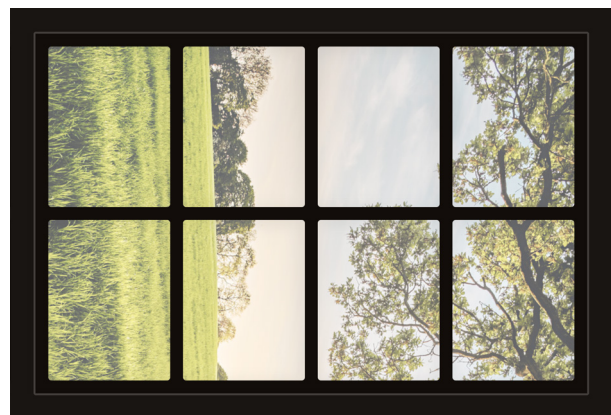

Dollhouse Windows - Set 9 (Dark) - 1:6 Scale

16cm (6")

10cm (4")

Visit sunidoll.com for more patterns and tutorials.

SUNI

Dollhouse Windows - Set 9 (Dark) - 1:12 Scale

8cm (3")

5cm (2")