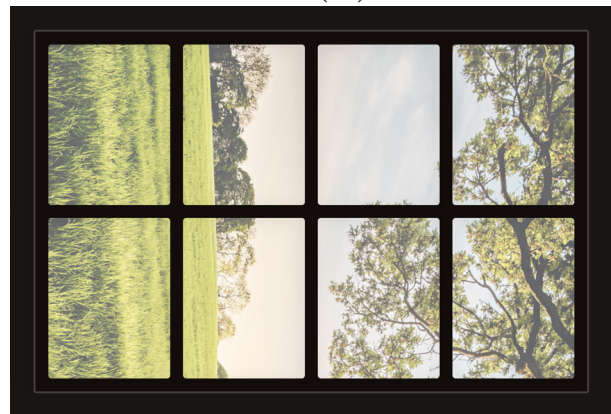

Dollhouse Windows - Set 9 (Dark) - 1:6 Scale

16cm (6")

10cm (4")

Visit sunidoll.com for more patterns and tutorials.

SUNI

Dollhouse Windows - Set 9 (Dark) - 1:12 Scale

8cm (3")

5cm (2")