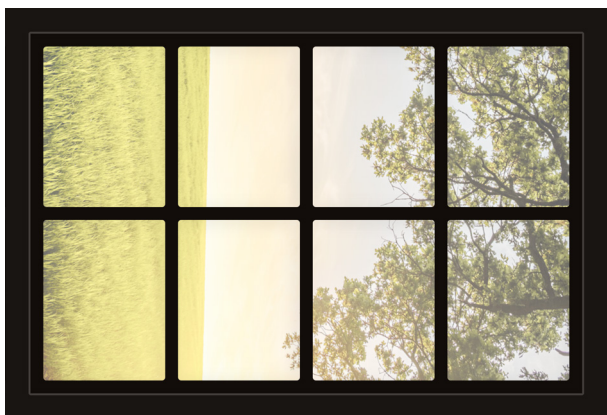

Dollhouse Windows - Set 9 (Dark) - 1:6 Scale

16cm (6")

10cm (4")

Visit sunidoll.com for more patterns and tutorials.

SUNI

Dollhouse Windows - Set 9 (Dark) - 1:12 Scale

8cm (3")

5cm (2")