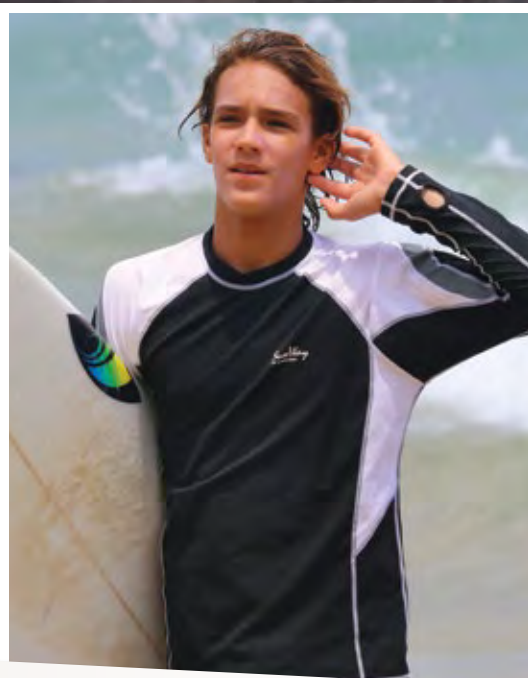

Life is a wave
Catch it!

SunWay Water Sports Wear - Teens & Men