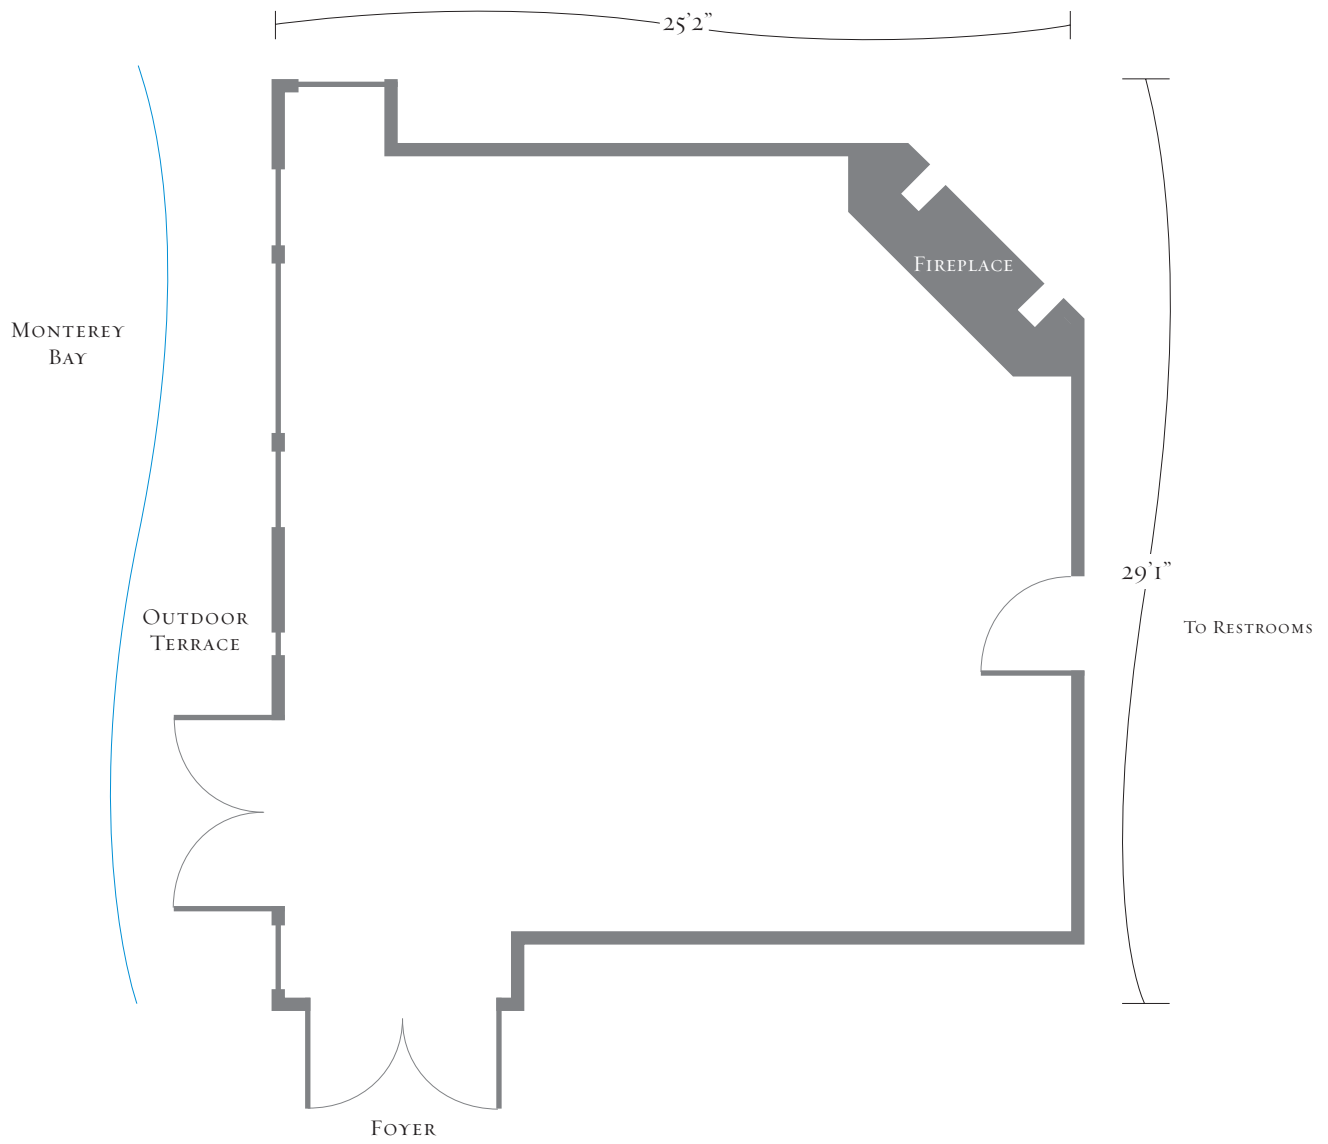

OCEAN CLUB

CONFERENCE ROOM	CLASSROOM	THEATER	CONFERENCE	HOLLOW SQUARE	U-SHAPE	BANQUET	CEILING HEIGHT	LENGTH/WIDTH	SQUARE FEET
Ocean Club	27	44	28	28	24	40	10'8"	29'1" x 25'2"	675