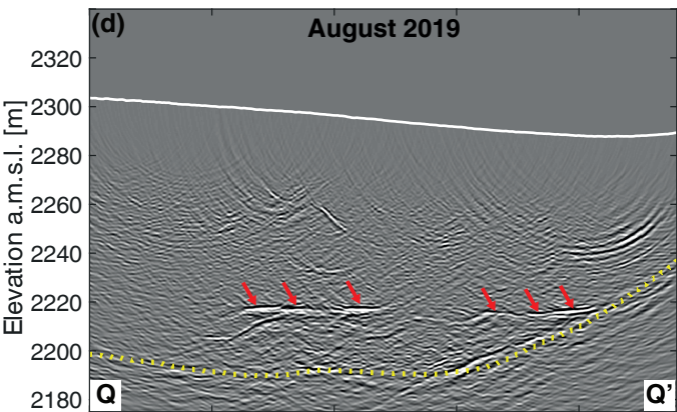

Summer acquisition

1350 1400 1450 1500
Easting [m] - 671500