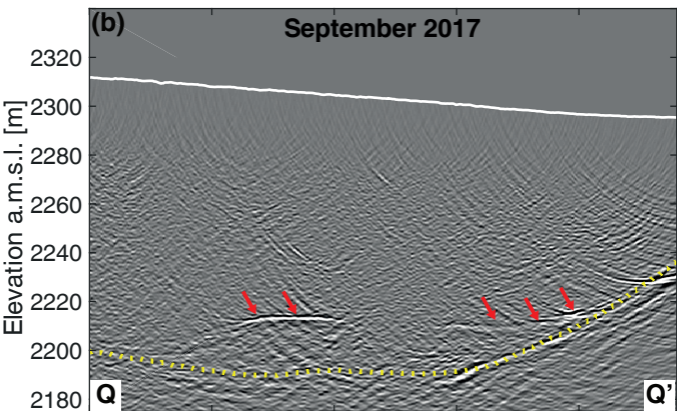

Summer acquisition

1350 1400 1450 1500
Easting [m] - 671500