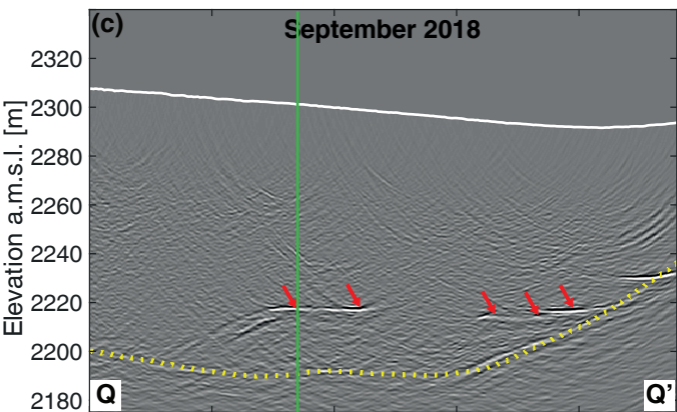

Summer acquisition

1350 1400 1450 1500
Easting [m] - 671500