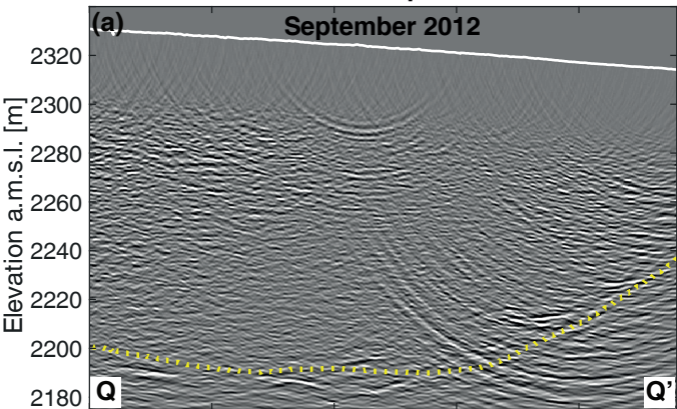

Summer acquisition

1350 1400 1450 1500
Easting [m] - 671500