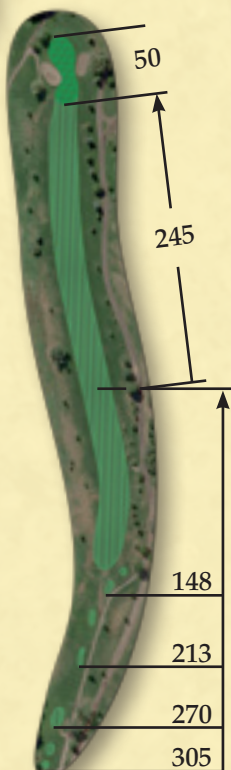

LEGEND:

This guide provides an easy way to navigate the golf course and check distances to key points. It is designed to supplement the distances provided on the physical course markers.

LOCAL RULES AND INFO:

- **USGA** Rules govern all play
- Out of bounds is defined by fences or white stakes.
- Water hazards are defined by yellow stakes, lateral water hazards are defined by red stakes.
- The embedded ball rule is in effect.
- Buildings, bridges, tee signs, and yardage markers are played as obstructions.
- 150-yard markers are measured to the center of the green.
- Replace all divots and repair ball marks on greens.
- Keep carts at least 60 feet from tees and greens except when on cart paths.
- Stay on cart paths on all par 3's.
- Keep up with the group ahead and maintain an appropriate pace of play.
- The striker of the ball is responsible for any damage or bodily harm done by the golf ball.

1
par 5

2
par 3

PRO TIP

Longest hole on the golf course. 3 shot hole for most players. Trouble left with a hazard and trees along the right. Good tee shot is a must.

YARDAGE

- 580
- 563
- 454
- 419

PRO TIP

Good par 3 with a difficult green to hit and putt. Lots of slope from left to right. Best miss is to the right so you can chip back uphill.

Simply mail this form in with a \$40 check to: GOLFViews Magazine
PO Box 629999, Littleton, CO 80162

Or Visit: www.golfviews.com

3
par 4

4
par 4

PRO TIP

Tough par 4 with trouble both right and left off the tee. The green slopes from back to front so stay below the hole for best results.