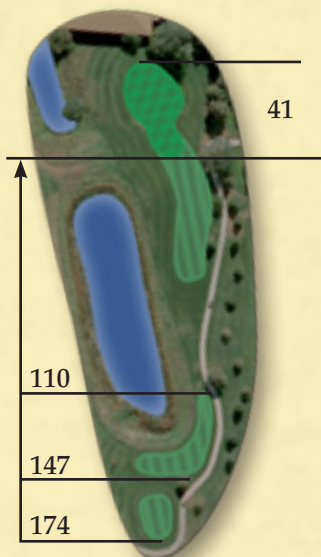

Simply mail this form in with a \$40 check to: GOLFViews Magazine
PO Box 629999, Littleton, CO 80162

Or Visit: www.golfviews.com

3
par 4

4
par 4

PRO TIP

Tough par 4 with trouble both right and left off the tee. The green slopes from back to front so stay below the hole for best results.

YARDAGE

- 411
- 395
- 352
- 318

PRO TIP

Short par four with a hazard left off the tee and other green that slopes from back to front so again you want to stay below the hole.

YARDAGE

- 387
- 358
- 288
- 281

Player A and B have different hitting strengths, but by using the GX-II with Club Selector and TGR, they get identical results.

TOURNAMENT
LEGAL GX-I

GX-II WITH
CLUB SELECTOR

5
par 3

6
par 4

PRO TIP

Another good par 3 over water and undulated green tough to putt; three is a good score here.

YARDAGE

- 182
- 169
- 148
- 135

PRO TIP

Short par four with OB left and water hazard right. A fade is best off the tee. A green side bunker can make pin placements very difficult.

YARDAGE

- 398
- 384
- 352
- 291