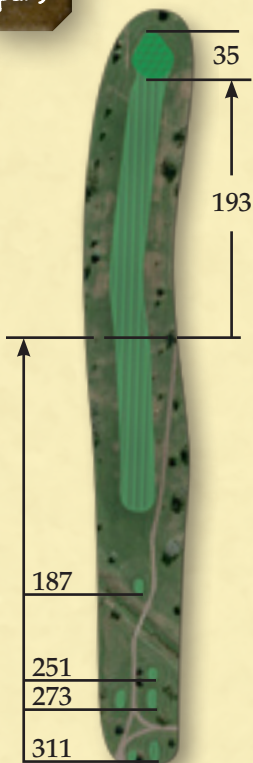

YARDAGE

- 182
- 169
- 148
- 135

PRO TIP

Short par four with OB left and water hazard right. A fade is best off the tee. A green side bunker can make pin placements very difficult.

YARDAGE

- 398
- 384
- 352
- 291

7
par 5

8
par 4

PRO TIP

Shortest par 5 on the course. If your going to make birdie this is the hole.

YARDAGE

- 515
- 465
- 454
- 396

PRO TIP

Short par four with another green sloping from back to front so stay below the hole for best results.