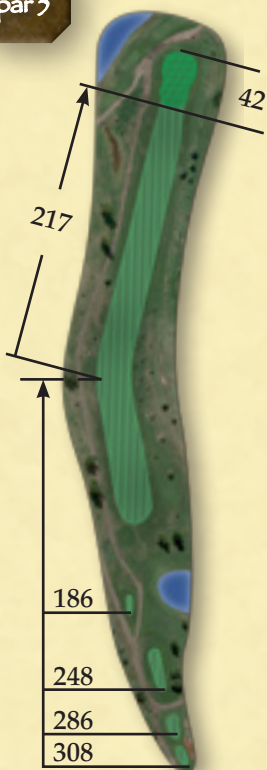

YARDAGE

- 425
- 412
- 370
- 362

PGA Product of the Year

b
birdieball

Try the most accurate & rewarding practice ball in golf!

10% OFF

Go to www.SESoffer.com and receive 10% OFF your order with code: TTG9

strikepad.

11
par 4

PRO TIP

Good par four with some length and two green side bunkers make this green difficult to hit.

YARDAGE

- 431
- 401
- 391
- 381

12
par 4

PRO TIP

Short par 4 with a lake on the right. Lay-up off the tee & have a short second shot to a elevated green with two green side bunkers.

YARDAGE

- 348
- 328
- 290
- 286

GOLF ZOO

Vacations Fit to a Tee

Affordable Golf Packages
to over 45 Destinations in
the US, Mexico and Caribbean.

Visit us at www.GolfZoo.com or call us at 888-292-4906.

13
par 5

14
par 3

PRO TIP

Short par 5 with a hazard on the right so stay left off the tee to set up a good birdie chance here.

YARDAGE

- 540
- 520
- 442
- 402

PRO TIP

Par 3 over water with some good length to this hole. Three is a good score here.