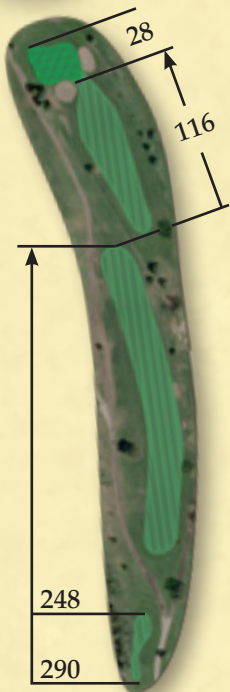

9
par 4

10
par 4

PRO TIP

Tough par 4 with trees both left and right and the hole doglegs right with a green side bunker on the right protecting the green.

YARDAGE

- 424
- 415
- 338
- 307

PRO TIP

Tough par four with a ditch 250 yards off the tee calling for a lay-up for most players. The green is narrow and difficult to hit.

YARDAGE

- 425
- 412
- 370
- 362

PGA Product of the Year

b
birdieball

Try the most accurate & rewarding practice ball in golf!

10% OFF

Go to www.SESoffer.com and receive 10% OFF your order with code: TTG9

strikepad.

11
par 4

PRO TIP

Good par four with some length and two green side bunkers make this green difficult to hit.

YARDAGE

- 431
- 401
- 391
- 381

12
par 4

PRO TIP

Short par 4 with a lake on the right. Lay-up off the tee & have a short second shot to a elevated green with two green side bunkers.

YARDAGE

- 348
- 328
- 290
- 286

GOLF ZOO

Vacations Fit to a Tee

Affordable Golf Packages
to over 45 Destinations in
the US, Mexico and Caribbean.

Visit us at www.GolfZoo.com or call us at 888-292-4906.

13
par 5