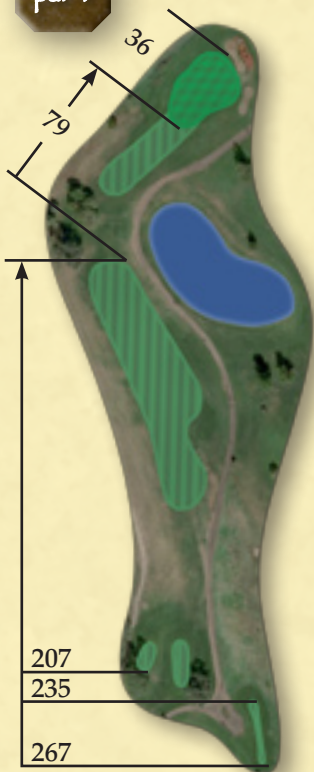

YARDAGE

- 425
- 412
- 370
- 362

PGA Product of the Year

b
birdieball

Try the most accurate & rewarding practice ball in golf!

10% OFF

Go to www.SESoffer.com and receive 10% OFF your order with code: TTG9

strikepad.

11
par 4

PRO TIP

Good par four with some length and two green side bunkers make this green difficult to hit.

YARDAGE

- 431
- 401
- 391
- 381

12
par 4

PRO TIP

Short par 4 with a lake on the right. Lay-up off the tee & have a short second shot to a elevated green with two green side bunkers.

YARDAGE

- 348
- 328
- 290
- 286

GOLF ZOO

Vacations Fit to a Tee

Affordable Golf Packages
to over 45 Destinations in
the US, Mexico and Caribbean.

Visit us at www.GolfZoo.com or call us at 888-292-4906.

13
par 5

14
par 3

PRO TIP

Short par 5 with a hazard on the right so stay left off the tee to set up a good birdie chance here.

YARDAGE

- 540
- 520
- 442
- 402

PRO TIP

Par 3 over water with some good length to this hole. Three is a good score here.