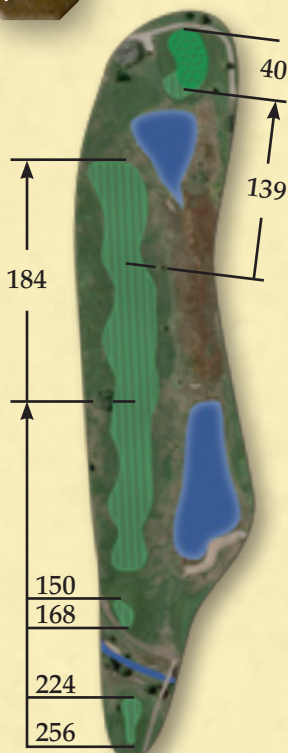

15
par 4

16
par 3

PRO TIP

Short par 4 with a very difficult fairway to hit and out of bounds left so favor the right side. Green is tricky so be careful.

YARDAGE

- 381
- 338
- 263
- 250

PRO TIP

Par 3 with good length and green is a pop-up green which makes it difficult to hit.

YARDAGE

- 210
- 190
- 162
- 153

THE JOHN DEAUX ART GALLERY

WWW.JOHNDEAUXARTGALLERY.COM
221 S. UNION AVE • PUEBLO, COLORADO

17
par 5

18
par 4

PRO TIP

Par 5 with lots of trouble both right and left off the tee and trouble all the way down the right side with water in front of the green.

YARDAGE

- 520
- 491
- 425
- 406

PRO TIP

Short par 4 with the most difficult green on the golf course, stay to the left of the pin placement to keep the ball below the hole.

YARDAGE

- 369
- 346
- 301
- 295

1/2 OFF