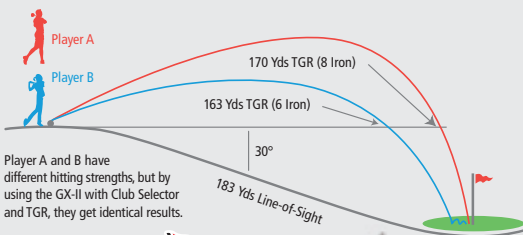

THE NEW #1 RANGEFINDER ON THE PGA TOUR.

Boo Weir
"...the Leupold GX-II
is the best on the market."

EVERY WEEK, A MAJORITY OF PGA TOUR CADDIES MAKE THE LEUPOLD® GX® #1 by using our laser rangefinders to scout and measure every inch of the course. They prepare for any situation their player may face, because during crunch time they must have all the answers. Whether you use the tournament-legal GX-I, or the advanced GX-II with Club Selector, you can trust the only rangefinder endorsed by the Professional Tour Caddies of America. Exclusive PinHunter™ and True Golf Range technology arm you with the most precise range information on the course. Input your personal striking ability, and Club Selector will recommend what club to use. Next time you're lining up a tough shot, use what the pros use: Leupold GX. **Find out what people are saying and find your dealer at www.leupold.com/golf.**

Player A and B have different hitting strengths, but by using the GX-II with Club Selector and TGR, they get identical results.

TOURNAMENT
LEGAL GX-I