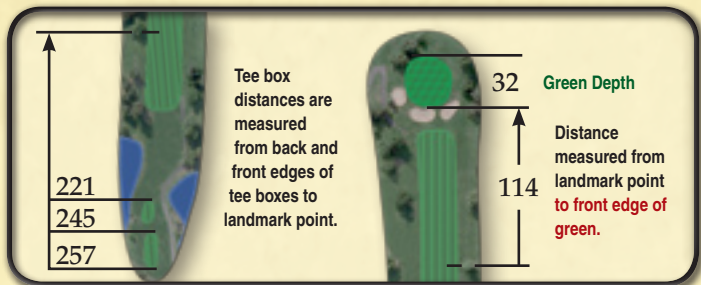

LEGEND:

This guide provides an easy way to navigate the golf course and check distances to key points. It is designed to supplement the distances provided on the physical course markers.

LOCAL RULES AND INFO: