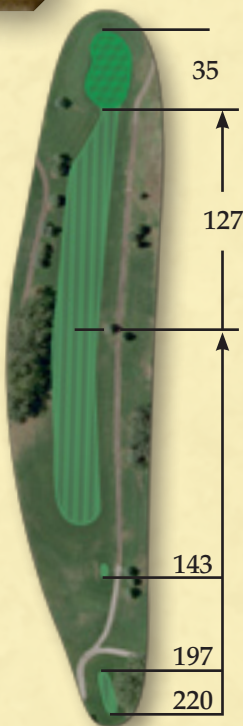

15
par 4

16
par 3

PRO TIP

Short par 4 with a very difficult fairway to hit and out of bounds left so favor the right side. Green is tricky so be careful.

YARDAGE

- 381
- 338
- 263
- 250

PRO TIP

Par 3 with good length and green is a pop-up green which makes it difficult to hit.

YARDAGE

- 210
- 190
- 162
- 153

THE JOHN DEAUX ART GALLERY

WWW.JOHNDEAUXARTGALLERY.COM
221 S. UNION AVE • PUEBLO, COLORADO

17
par 5

18
par 4

PRO TIP

Par 5 with lots of trouble both right and left off the tee and trouble all the way down the right side with water in front of the green.

YARDAGE

- 520
- 491
- 425
- 406

PRO TIP

Short par 4 with the most difficult green on the golf course, stay to the left of the pin placement to keep the ball below the hole.

YARDAGE

- 369
- 346
- 301
- 295

1/2 OFF