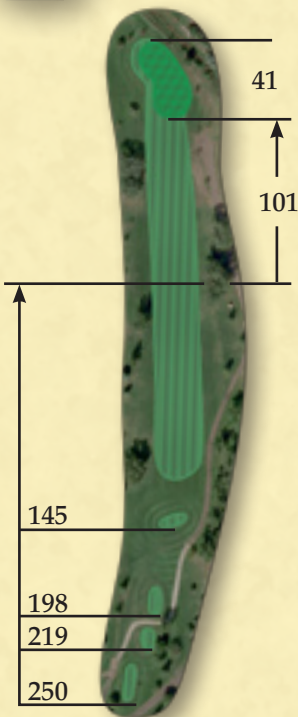

YARDAGE

- 182
- 169
- 148
- 135

PRO TIP

Short par four with OB left and water hazard right. A fade is best off the tee. A green side bunker can make pin placements very difficult.

YARDAGE

- 398
- 384
- 352
- 291

7
par 5

8
par 4

PRO TIP

Shortest par 5 on the course. If your going to make birdie this is the hole.

YARDAGE

- 515
- 465
- 454
- 396

PRO TIP

Short par four with another green sloping from back to front so stay below the hole for best results.