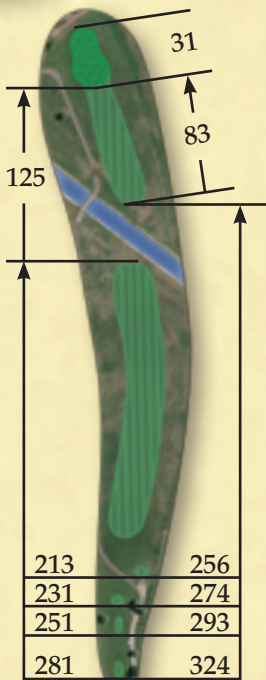

9
par 4

10
par 4

PRO TIP

Tough par 4 with trees both left and right and the hole doglegs right with a green side bunker on the right protecting the green.

YARDAGE

- 424
- 415
- 338
- 307

PRO TIP

Tough par four with a ditch 250 yards off the tee calling for a lay-up for most players. The green is narrow and difficult to hit.

YARDAGE

- 425
- 412
- 370
- 362

PGA Product of the Year

b
birdieball

Try the most accurate & rewarding practice ball in golf!

10% OFF

Go to www.SESoffer.com and receive 10% OFF your order with code: TTG9

strikepad.