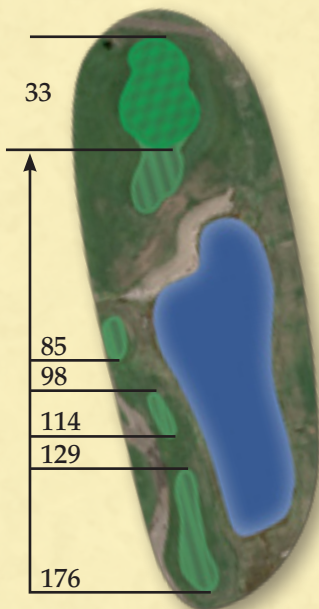

YARDAGE

- 425
- 412
- 370
- 362

PGA Product of the Year

b
birdieball

Try the most accurate & rewarding practice ball in golf!

10% OFF

Go to www.SESoffer.com and receive 10% OFF your order with code: TTG9

strikepad.

11
par 4

PRO TIP

Good par four with some length and two green side bunkers make this green difficult to hit.

YARDAGE

- 431
- 401
- 391
- 381

12
par 4

PRO TIP

Short par 4 with a lake on the right. Lay-up off the tee & have a short second shot to a elevated green with two green side bunkers.

YARDAGE

- 348
- 328
- 290
- 286

GOLF ZOO

Vacations Fit to a Tee

Affordable Golf Packages
to over 45 Destinations in
the US, Mexico and Caribbean.

Visit us at www.GolfZoo.com or call us at 888-292-4906.

13
par 5

14
par 3

PRO TIP

Short par 5 with a hazard on the right so stay left off the tee to set up a good birdie chance here.

YARDAGE

- 540
- 520
- 442
- 402

PRO TIP

Par 3 over water with some good length to this hole. Three is a good score here.