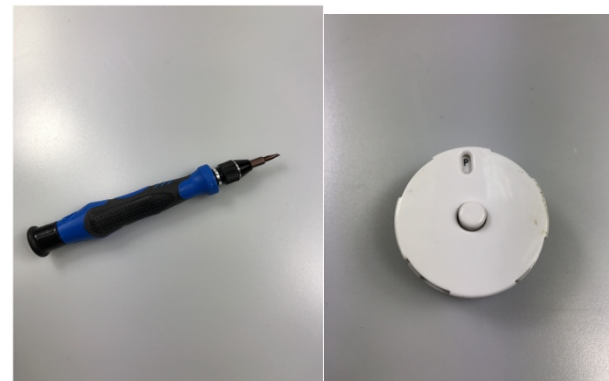

Huggable, Lovable, Friends

The Bear Factory RC-20 User Guide 20 Second Recordable 2018 Model

Last Updated December 2017

Product Details:

500 Plays Average Lifespan

Dimensions: 1.5" Diameter x 1" Depth

Product of China

User Instructions:

1. **To Record** up to 20 seconds, place the setting to "R" and hold down the center button. A red light will signal on left side of unit indicating recording in process
2. Release the center button when recording is complete.
3. **To Play**, set unit to "P" and click the middle button to hear your recording.
4. If your recording is correct, **Lock** the unit by holding down the middle button while the setting is in "P" position for 12 seconds.
5. You will hear a single beep indicating the unit is locked.
6. **To Unlock** the unit, hold down the middle button while the setting is in "P" position for 12 seconds.
7. You will hear two beeps indicating the unit is now locked.
8. To Turn Off your unit, set the setting to "0". This will disable playing of the recording.

What you will need: 3 qty LR44 Batteries & Slotted Drive with Fiat Blade

1. Prepare a slotted drive with a fiat blade.
2. Put the recorder on a flat surface.
3. Be sure the unit is in the "P" position before opening.
4. The "P" position is required to smoothly open the unit.