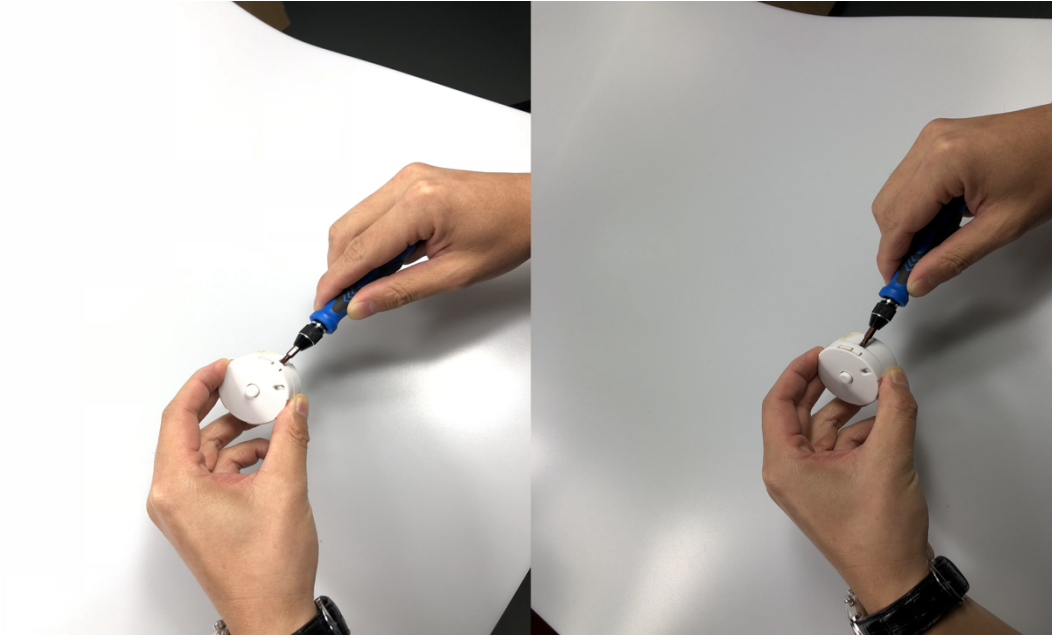

5. Take the cover off by use the driver. (See Below)

6. Take the cover away and remove the dead batteries. (3 qty LR44 Batteries in Total)