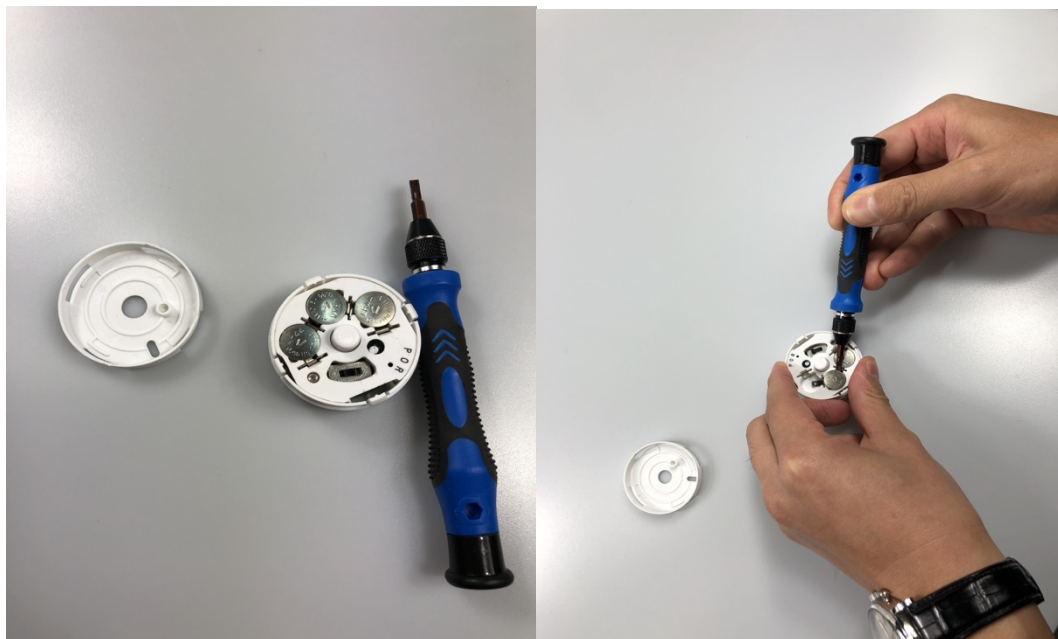

7. Replace the three LR44 batteries and return the cover back on the unit. Be sure the cover is in the "P" position when placing the cover back on.

You are now good to go!

www.thebearfactory.com

The Bear Factory LLC • 248.4374930 • 46968 Liberty Dr, Wixom, MI 48393