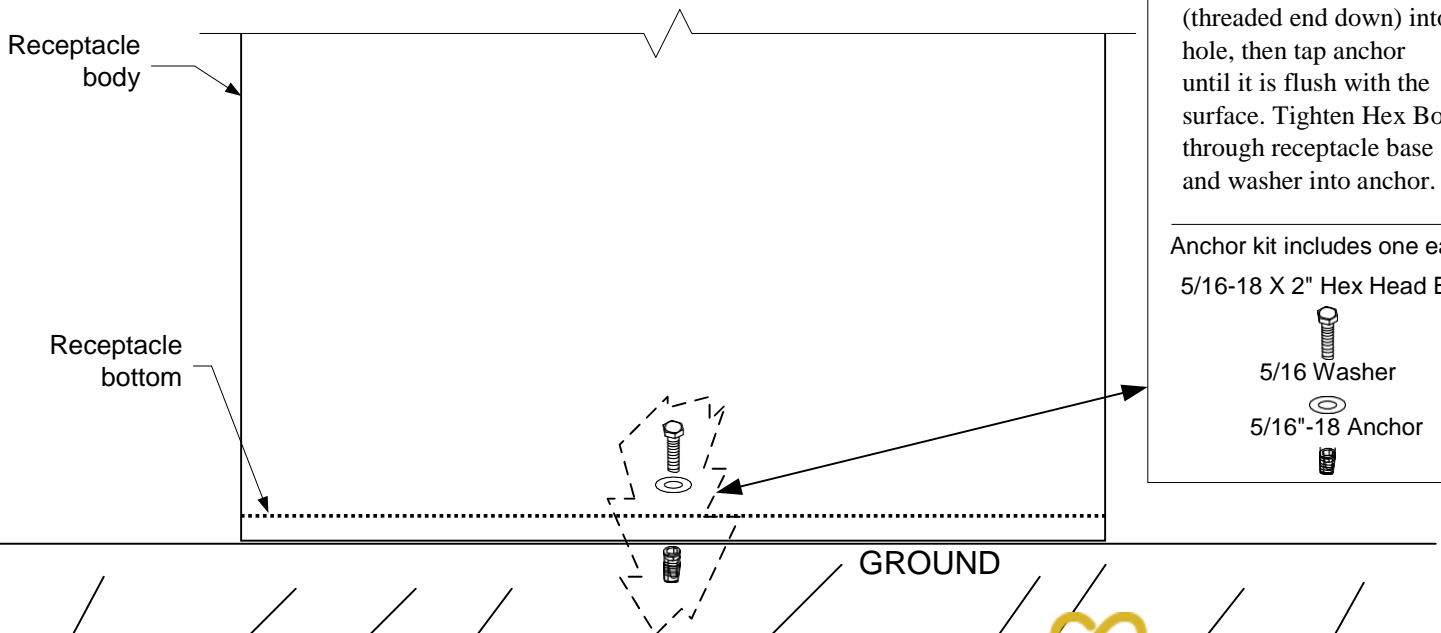

WR-MT KIT

Instruction sheet for in ground mounting kit for receptacles

TRASHCANS UNLIMITED

THE BEST TRASH CANS AT THE BEST PRICES