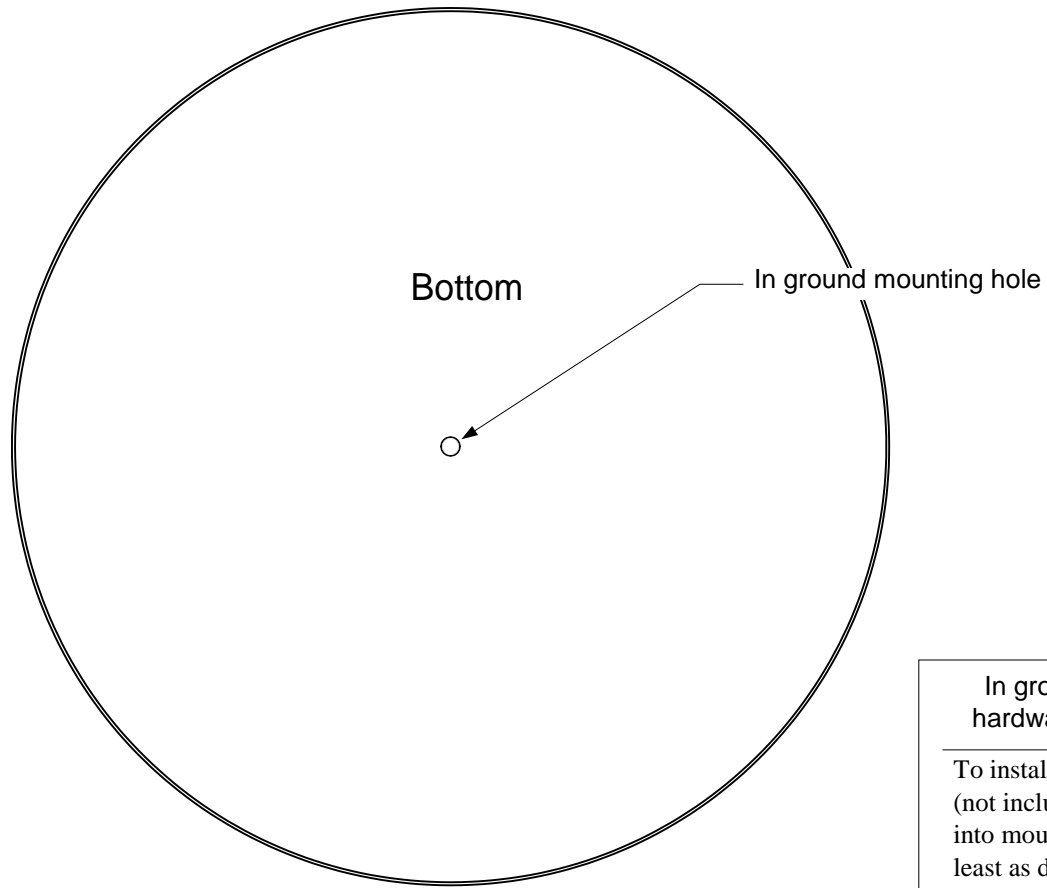

WR-MT KIT

Instruction sheet for in ground mounting kit for receptacles

TRASHCANS UNLIMITED

THE BEST TRASH CANS AT THE BEST PRICES