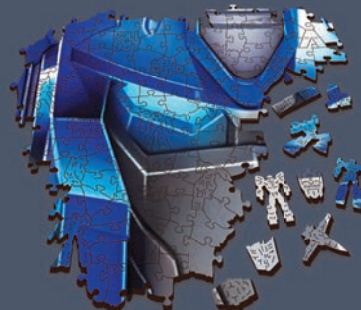

The mark of
responsible forestry
FSC® C118922

TREFFL
WOOD CRAFT
ORIGIN

ONLINE CAMPAIGN