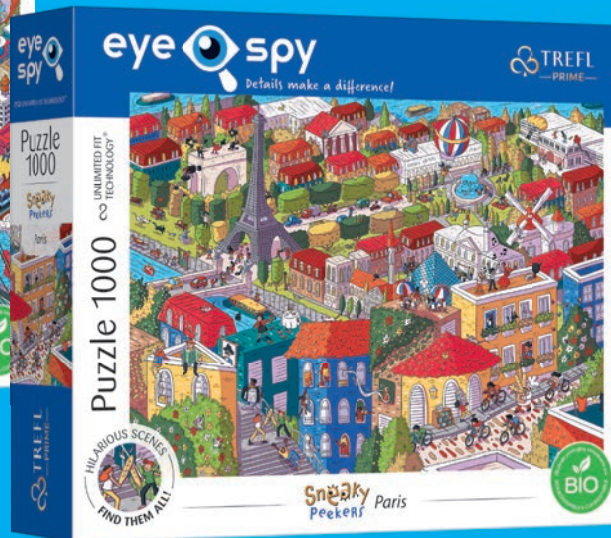

UNLIMITED FIT TECHNOLOGY®

The finest puzzle experience