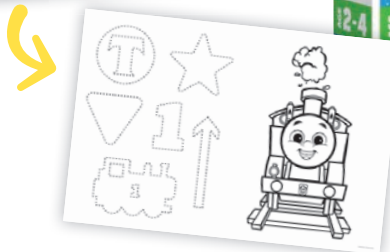

ZABAWY TOMKA
THOMA'S GAMES
ИГРЫ ТОМАСА

The mark of responsible forestry
FSC® C118922

© 2023 Gullane (Thomas) Limited
© 2023 HIT Entertainment Limited