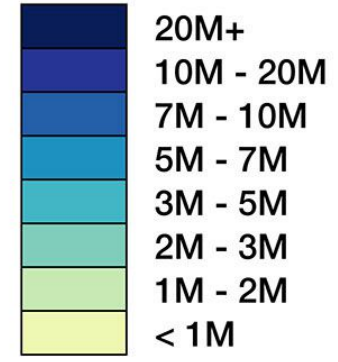

### Total Population

**Total: 335,157,329\***

**Source: 2021 Vintage Population Estimates; U.S. Census Bureau**

### Top Five

- California: 39,237,836
- Texas: 29,527,941
- Florida: 21,781,128
- New York: 19,835,913
- Pennsylvania: 12,964,056