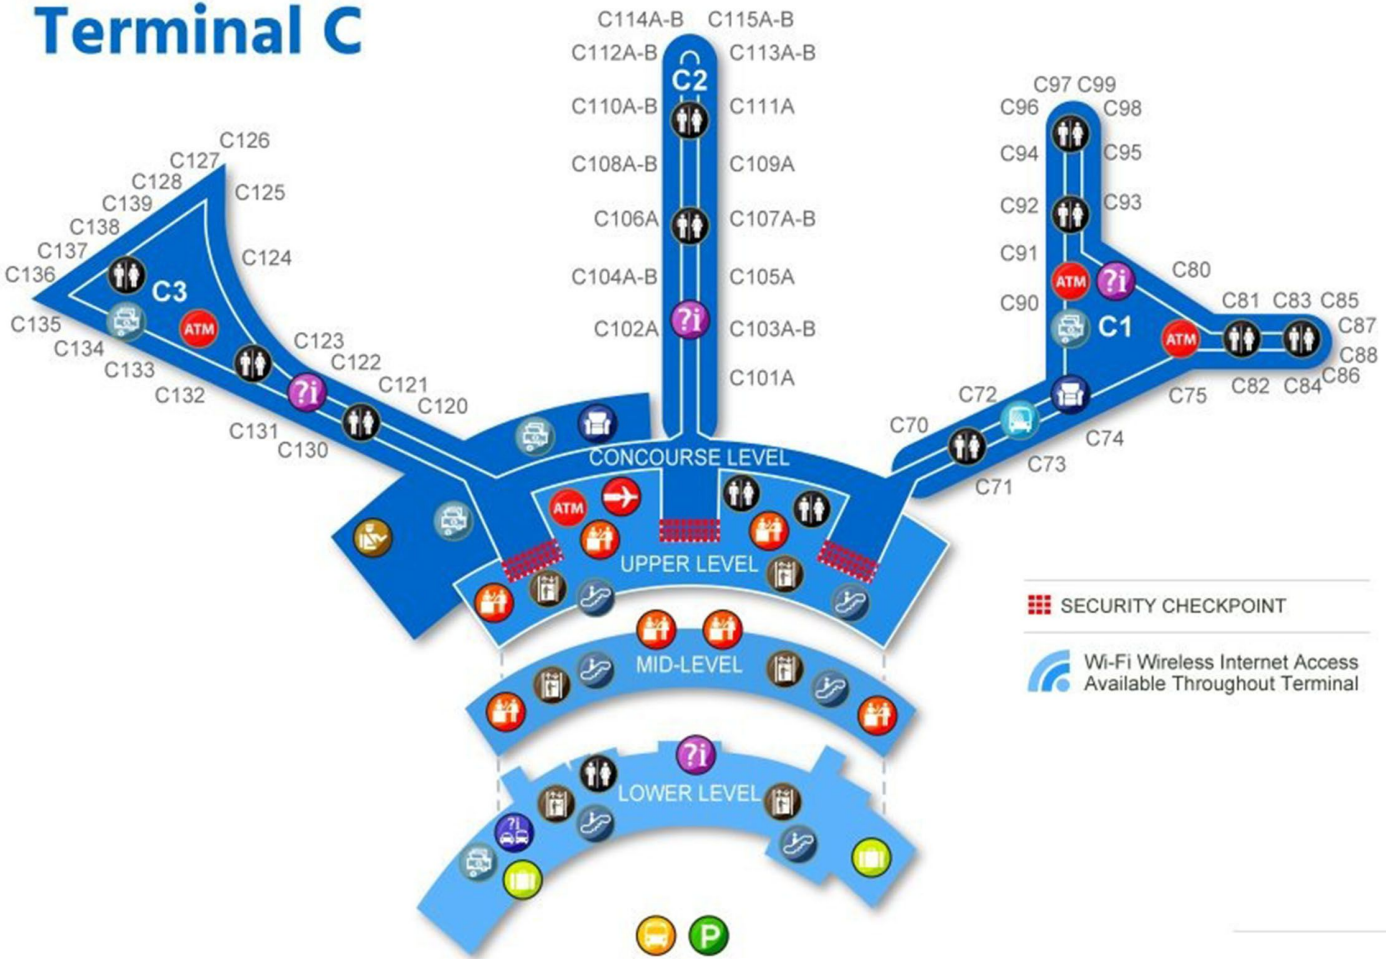

## Terminal C

SECURITY CHECKPOINT

Wi-Fi Wireless Internet Access Available Throughout Terminal

- |                                    |                                          |                              |
|------------------------------------|------------------------------------------|------------------------------|
| Airline Clubs                      | Check-In                                 | Parking                      |
| AirTrain Station                   | Currency Exchange                        | Restrooms                    |
| ATM                                | Elevators                                | U.S. Immigration             |
| Baggage Claim                      | Escalators/Stairs                        | Shuttle From Terminal A to C |
| Bus Stops                          | Ground Transportation Information Center | Nursing Suites               |
| Service Animal/<br>Pet Relief Area | Concierge Services                       |                              |