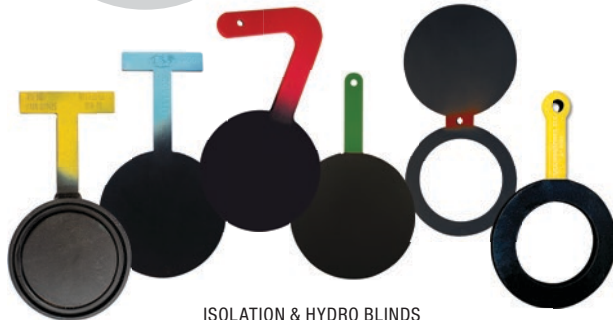

**PIPING PRODUCTS FOR ISOLATION & TESTING**

ISOLATION & HYDRO BLINDS

SPECIALTY BLINDS

PIPE PLUGS FOR ISOLATION & TESTING

**BLEED RINGS & BLEEDER CLEANERS**

**INVENTORY STORAGE SOLUTIONS**

EZ STORE  
INVENTORY CONTAINER

BLIND & BLIND FLANGE STORAGE

**TUBE PLUGS**

SNAP IT®  
ENGINEERED PLUGS

METAL TAPERED & MORE

SHOULDER PLUGS & GASKETS

**ORIFICE PLATES & RESTRICTION ORIFICE UNIONS**

UNIVERSAL PLATES

PADDLE PLATES

**ORIFICE PLATES**

- 500 Series Universal Plates
- 520 Series Paddle Type Plates
- Ring Type Joint (RTJ) Plates
- Restriction Orifice Unions