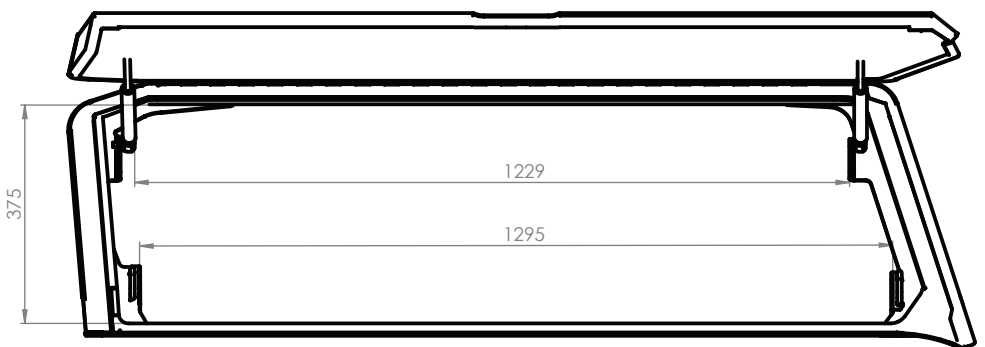

Utemaster Centurion Canopy Dimensions to suit Mitsubishi Triton

**REAR VIEW
DOORS DOWN**

**SIDE VIEW
DOORS DOWN**

**REAR VIEW
DOORS UP**

**SIDE VIEW
DOORS UP**

REAR VIEW
CANTILEVER ROOF RACK

SIDE VIEW
CANTILEVER ROOF RACK