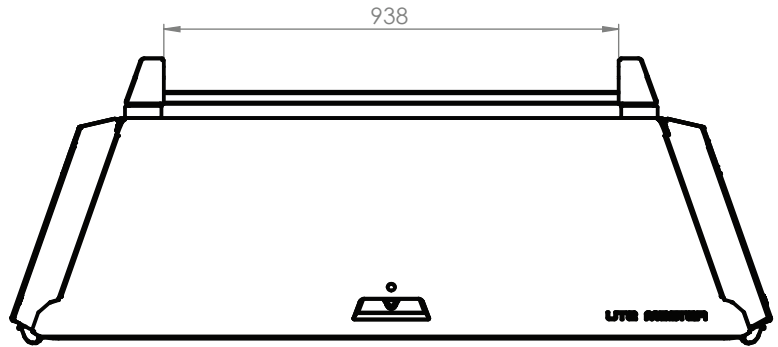

Utemaster Centurion Canopy Dimensions to suit Mitsubishi Triton

**REAR VIEW
DOORS DOWN**

**SIDE VIEW
DOORS DOWN**

**REAR VIEW
DOORS UP**

**SIDE VIEW
DOORS UP**

REAR VIEW
CANTILEVER ROOF RACK

SIDE VIEW
CANTILEVER ROOF RACK