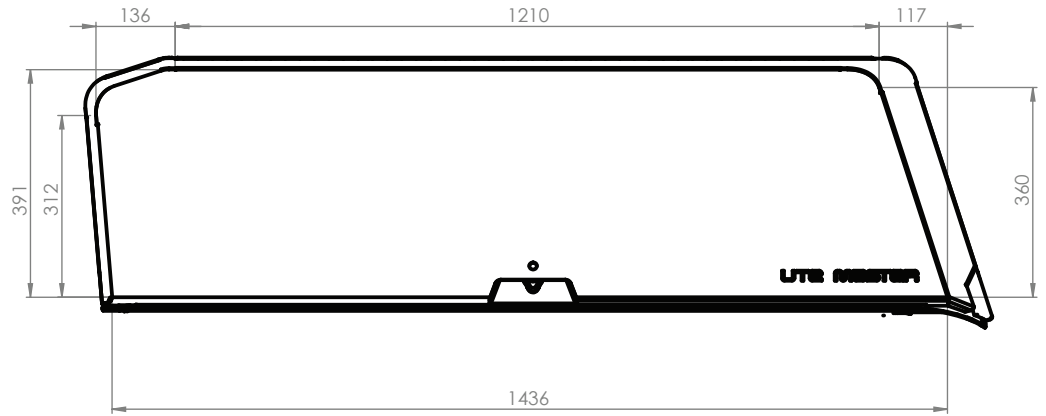

Utemaster Centurion Canopy Dimensions to suit Mitsubishi Triton

**REAR VIEW
DOORS DOWN**

**SIDE VIEW
DOORS DOWN**

**REAR VIEW
DOORS UP**

**SIDE VIEW
DOORS UP**

REAR VIEW
CANTILEVER ROOF RACK

SIDE VIEW
CANTILEVER ROOF RACK