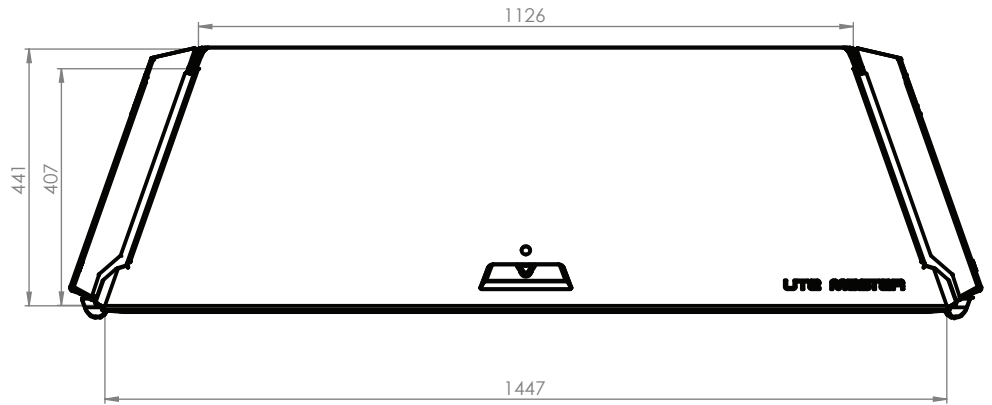

Utemaster Centurion Canopy Dimensions to suit Mitsubishi Triton

**REAR VIEW
DOORS DOWN**

**SIDE VIEW
DOORS DOWN**

**REAR VIEW
DOORS UP**

**SIDE VIEW
DOORS UP**

REAR VIEW
CANTILEVER ROOF RACK

SIDE VIEW
CANTILEVER ROOF RACK