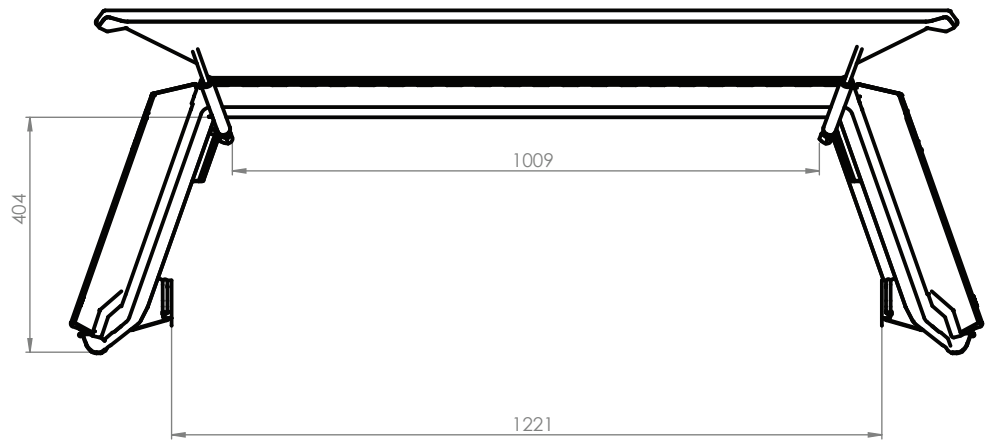

Utemaster Centurion Canopy Dimensions to suit Mitsubishi Triton

**REAR VIEW
DOORS DOWN**

**SIDE VIEW
DOORS DOWN**

**REAR VIEW
DOORS UP**

**SIDE VIEW
DOORS UP**

REAR VIEW
CANTILEVER ROOF RACK

SIDE VIEW
CANTILEVER ROOF RACK