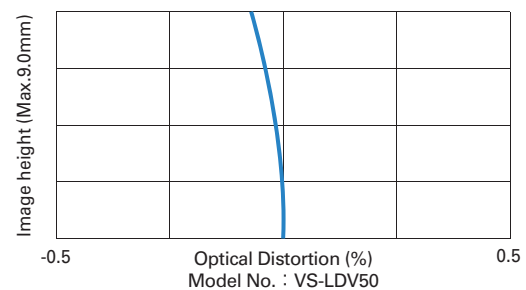

Distortionless Design in Entire Field of View