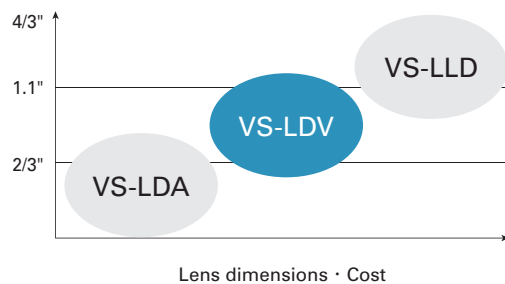

Optimized for 12MP 1.1" Sensors