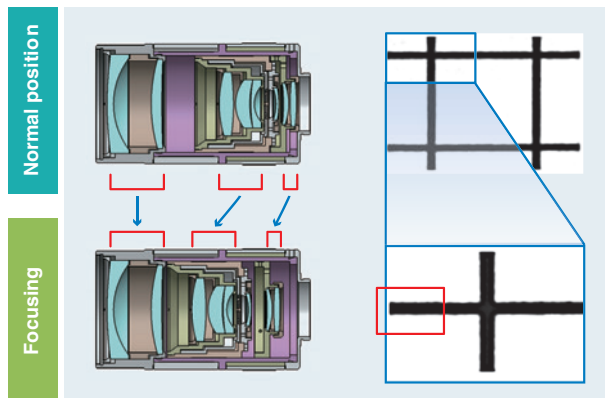

What is a Floating System?

Normally lenses shift just a single group of elements internally when focusing. Having additional floating elements (see pictures below) can significantly improve the close-focus performance. Due to the floating component being separate from the group of focusing lens elements, aberrations caused by lens extensions are significantly reduced. Macro lenses make exceptionally great use of this system because they cover a wide range of focus distances in a wide-angle.

Model	Focal Length	Mag.	F/#
VS-LLD10	10	(∞) 0.05x - 0.15x	2.8
VS-LLD12.5	12.5	(∞) 0.05x - 0.2x	2.0 - 2.5
VS-LLD15	15	(∞) 0.05x - 0.2x	2.0
VS-LLD18	18	(∞) 0.05x - 0.25x	2.0
VS-LLD20	20	(∞) 0.05x - 0.25x	2.0
VS-LLD25	25	(∞) 0.05x - 0.25x	2.0
VS-LLD30	30	(∞) 0.05x - 0.3x	2.0
VS-LLD35	35	(∞) 0.05x - 0.3x	2.0
VS-LLD50	50	(∞) 0.05x - 0.3x	2.0

Lens with a floating system