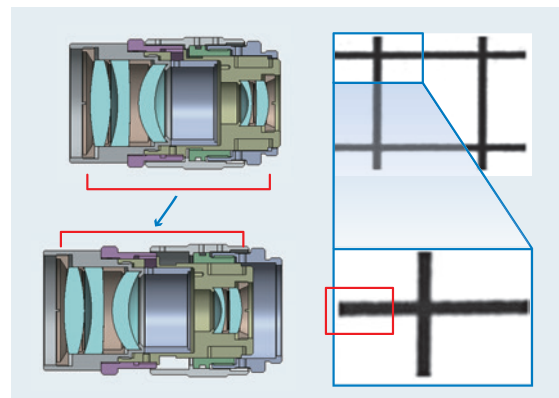

Normal lens

Furthermore, our advanced designed for Distortionless machine vision macro les