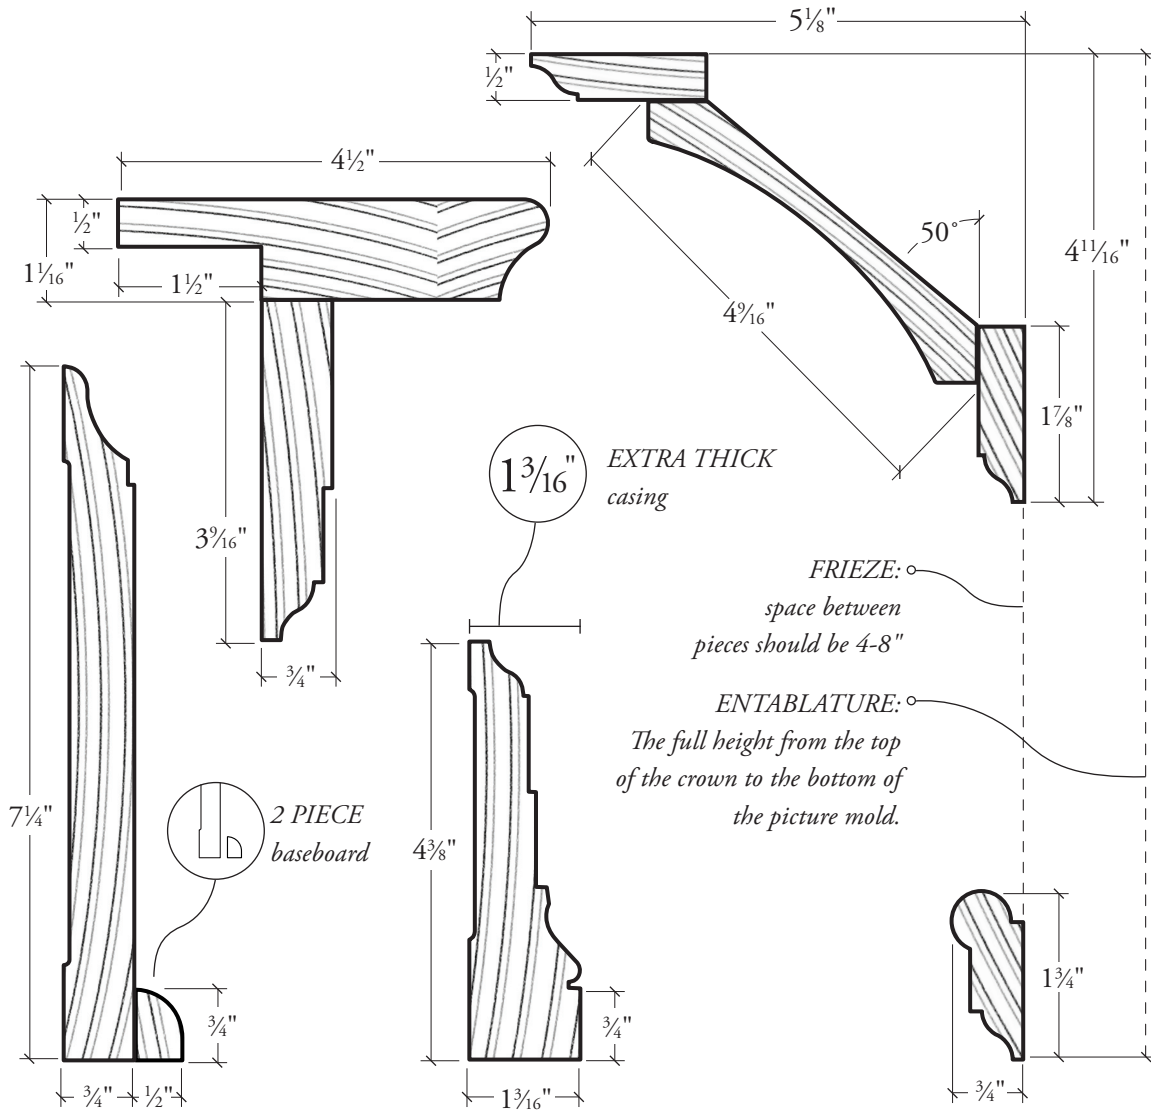

1/2

COLONIAL REVIVAL COLLECTION

SCALE

PROFILE	DESCRIPTION	PATTERN#	NET THICK	NET WIDTH	LENGTH
	Picture Mold	WOPM004	3/4"	1 3/4"	16'
	Stop	WOST004	1/2"	1 7/8"	16'
	Base Shoe	WOBS001	1/2"	3/4"	16'
	Base	WOBM004	3/4"	7 1/4"	16'
	Casing	WOCs005	1 3/16"	4 3/8"	17'
	Window Stool	WOWS001	1 1/16"	4 1/2"	16'
	Apron	WOCs006	3/4"	3 9/16"	17'
	Crown	WOCM006	3/4"	4 9/16"	16'