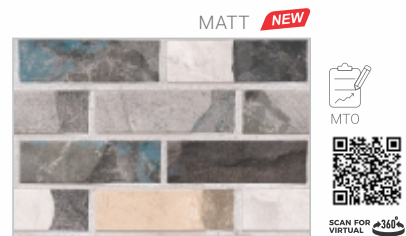

MTA- Make to Available
This product is immediately available to order.

MTO- Make to Order
This product is made on order only.

KPE 4050