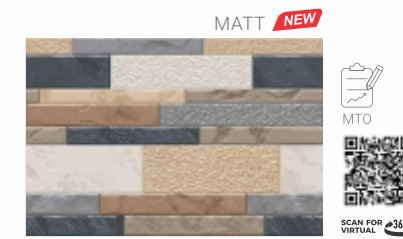

CERAMIC ELEVATION
TILES 300x450mm

MTA- Make to Available
This product is immediately available to order.

MTO- Make to Order
This product is made on order only.

CORRECT RECTIFIED

Matt

Wall

KPE 4036