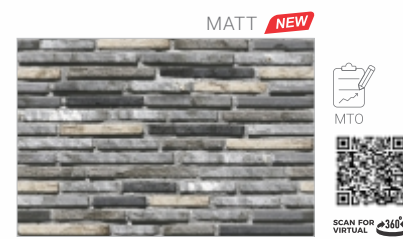

CERAMIC ELEVATION
TILES 300x450mm

MTA- Make to Available
This product is immediately available to order.

MTO- Make to Order
This product is made on order only.

CORRECT RECTIFIED

Matt

Wall

KPE 4000