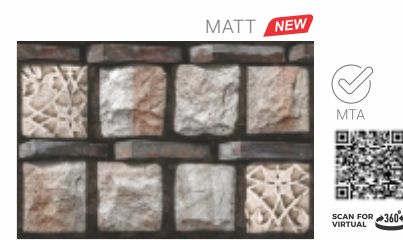

CERAMIC ELEVATION
TILES 300x450mm

MTA- Make to Available
This product is immediately available to order.

MTO- Make to Order
This product is made on order only.

CORRECT RECTIFIED

Matt

Wall

KPE 4048