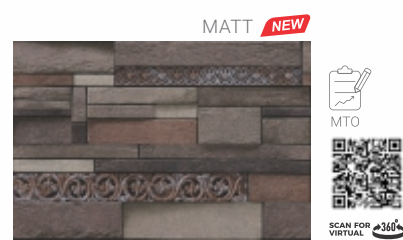

CERAMIC ELEVATION
TILES 300x450mm

MTA- Make to Available
This product is immediately available to order.

MTO- Make to Order
This product is made on order only.

CORRECT RECTIFIED

Matt

Wall

KPE 4024