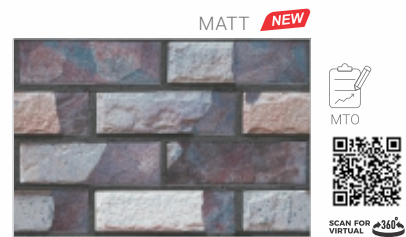

KPE 4027

KPE 4038

MTA- Make to Available  
This product is immediately available to order.

MTO- Make to Order  
This product is made on order only.

KPE 4006

KPE MATTONE VERDE

KPE 4049

KPE 4007