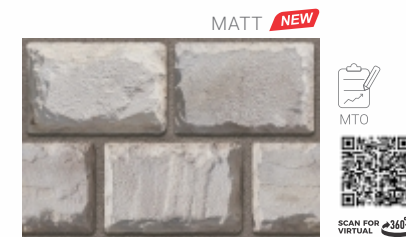

MTA- Make to Available
This product is immediately available to order.

MTO- Make to Order
This product is made on order only.

KPE 4015