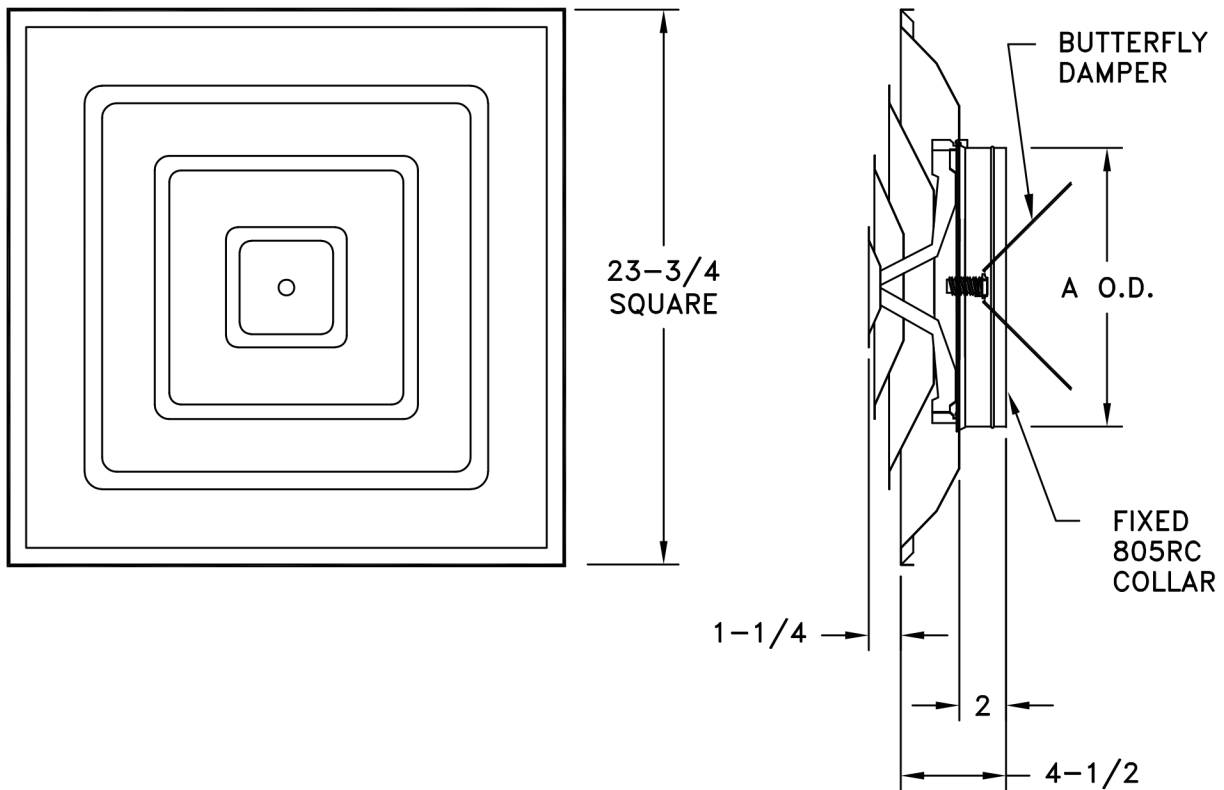

- ALL STEEL CONSTRUCTION
- FITS STANDARD 2' X 2' T-BAR CEILING SYSTEMS
- STEEL BUTTERFLY DAMPER INCLUDED
- AVAILABLE IN 6-14 INCH COLLAR SIZES
- FINISH: WHITE (W) ENAMEL

SIZE	A O.D.
6	5-7/8
8	7-7/8
10	9-7/8
12	11-7/8
14	13-7/8