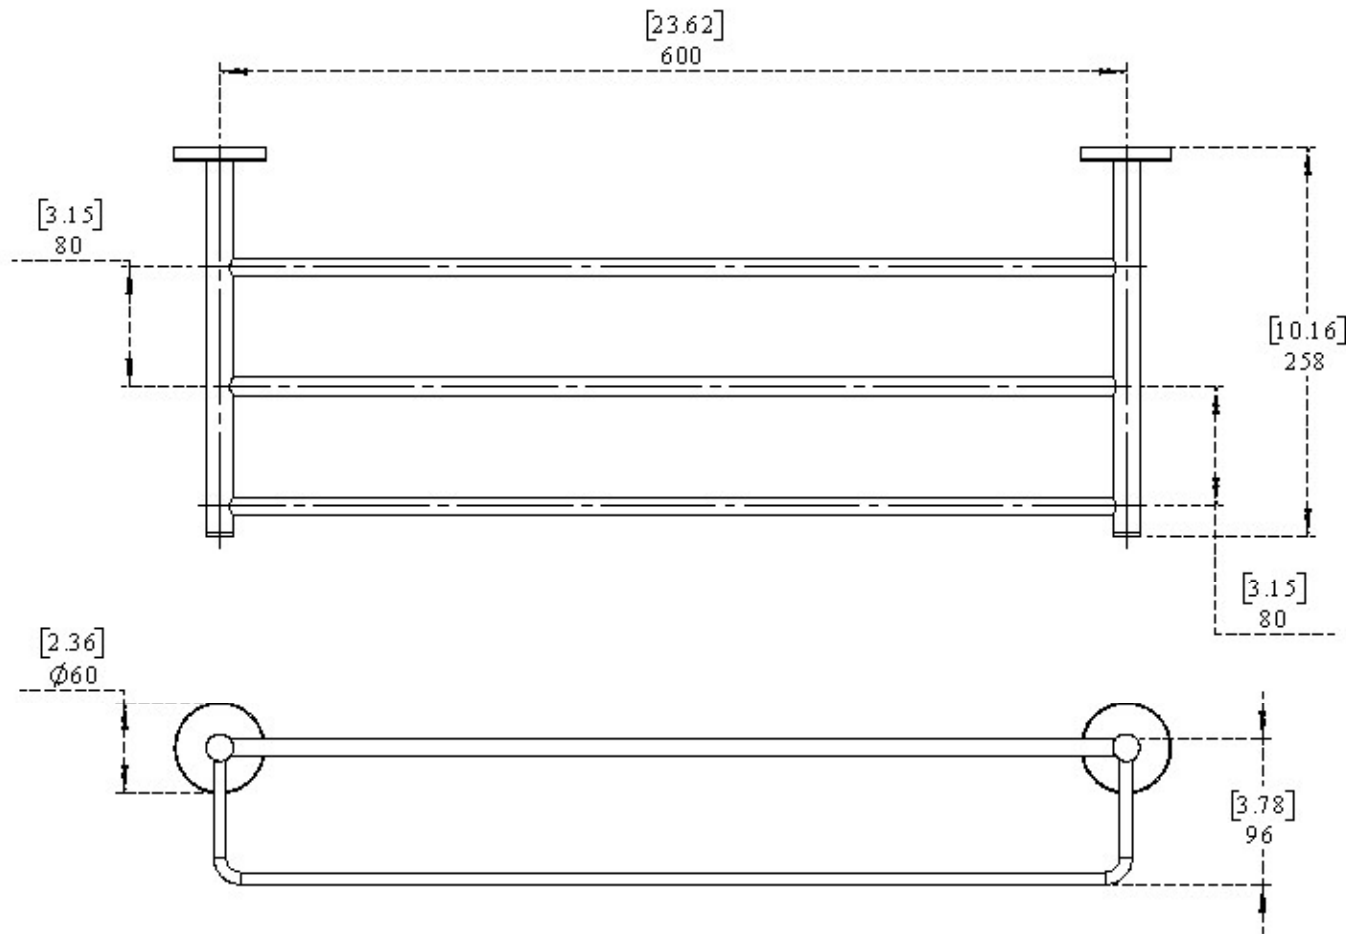

PART NO.-

C1956 Line Drawing

TITLE-

Towel Rack Line Drawing

All dimensions are in inches, mm (in bracket)

ALUIDS *Note:* Information provided for reference only

* This document and the information thereon is the property of Krome Dispense Pvt Ltd. & its subsidiaries. Any reproduction in part or as a whole without the written permission of Krome Dispense Pvt Ltd. is prohibited.