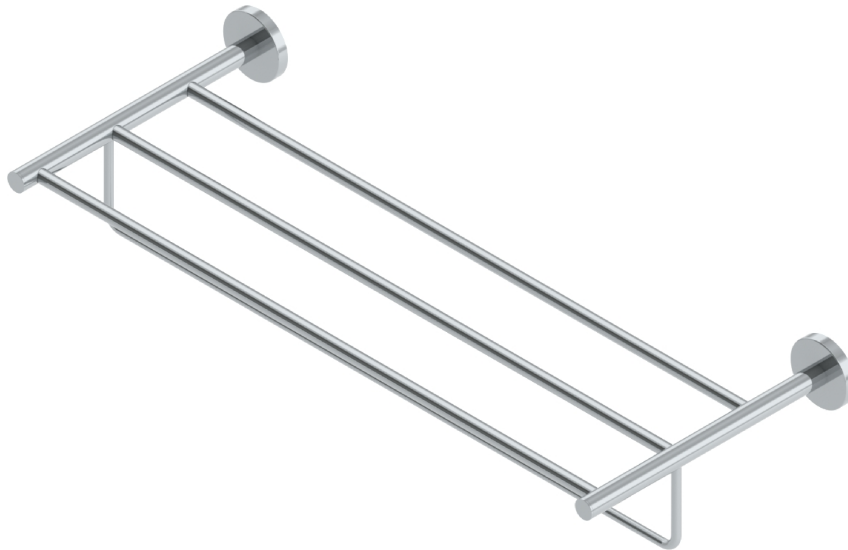

- Stylish Multiple Bar Design
- Wall Mount
- Fabricated from Solid Brass Material for Durability and Reliability
- Quick and Easy Install

C1955

Polished CP

Product Dimensions:-