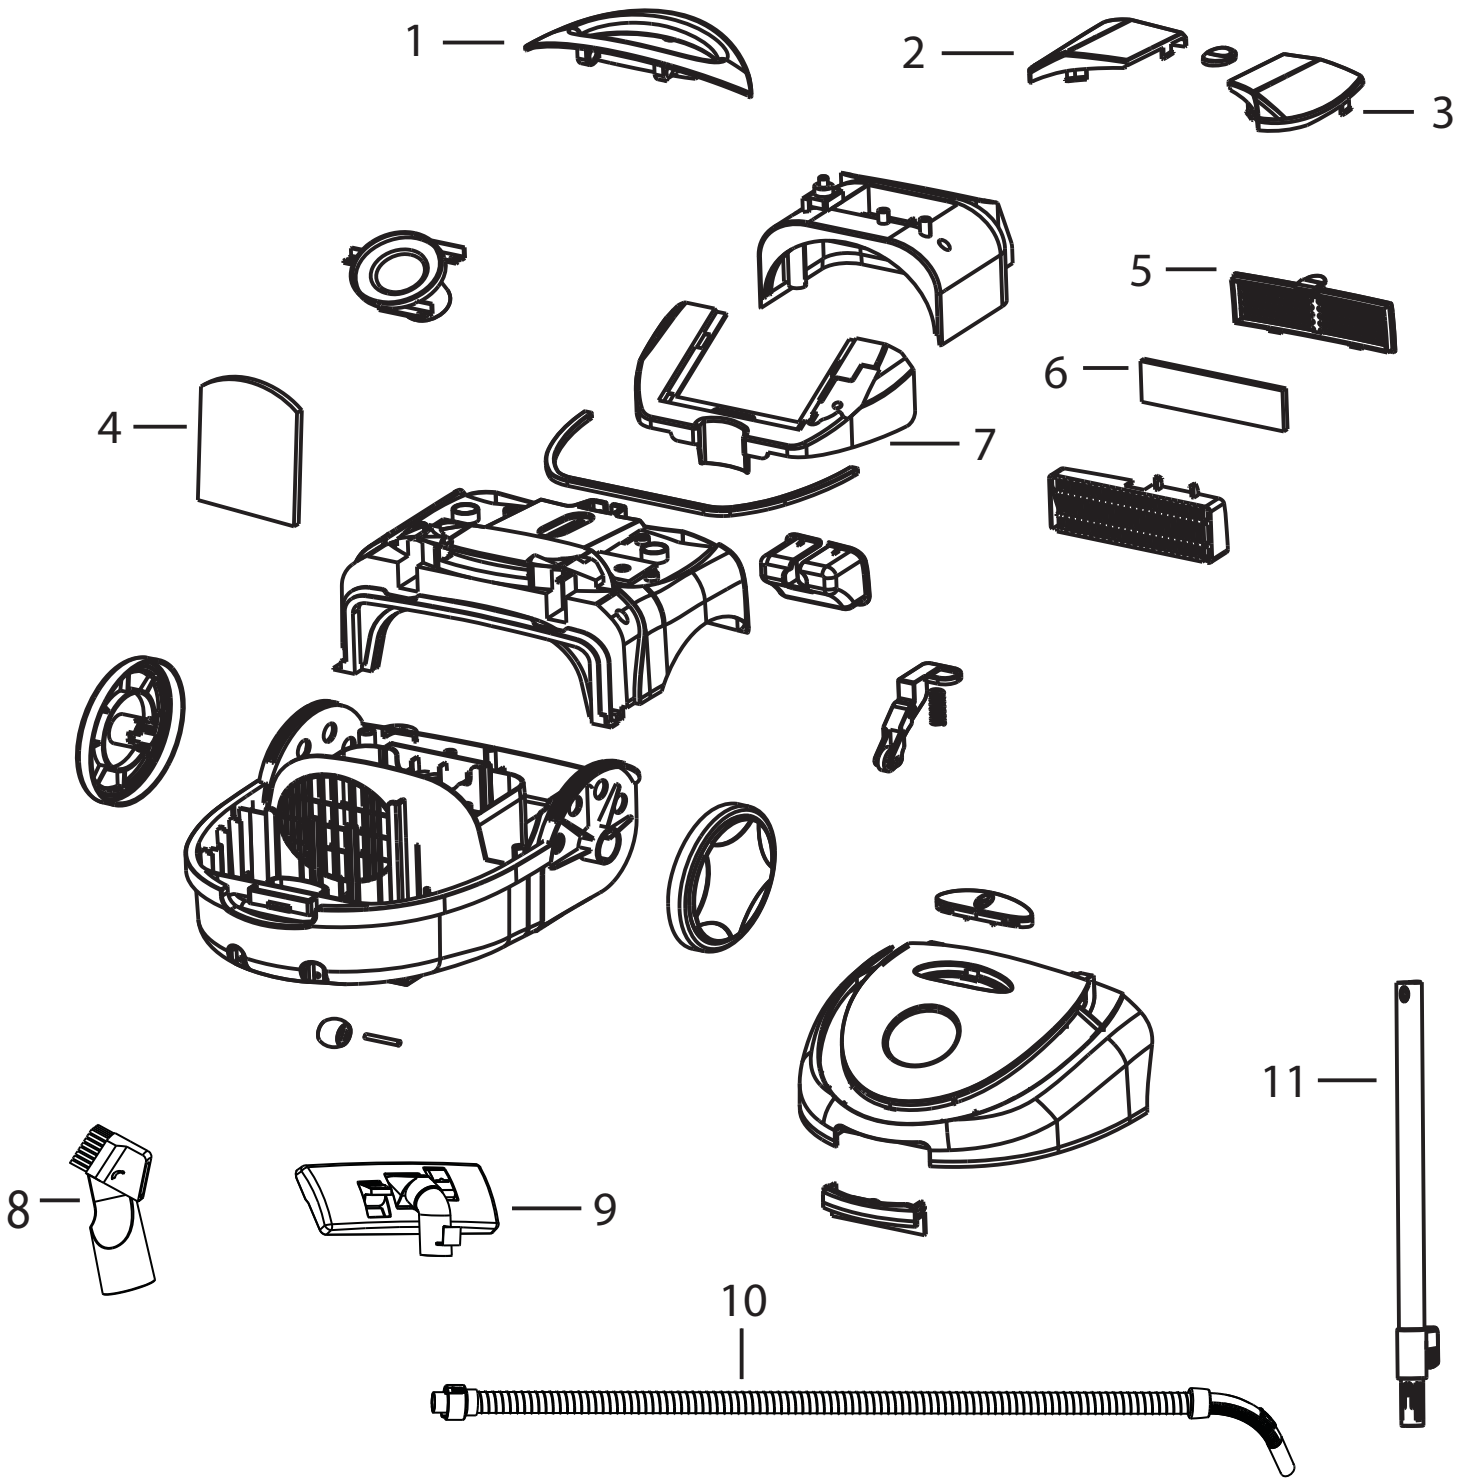

This Owner's Manual is provided and hosted by [Appliance Factory Parts](http://www.appliancefactoryparts.com).

Bissell 7100 Owner's Manual

[Shop genuine replacement parts for Bissell 7100](#)

[Find Your Bissell Vacuum Cleaner Parts - Select From 376 Models](#)

----- Manual continues below -----

Zing

Model 7100

Zing Canister Vac

Model 7100

| KEY | PART NO | DESCRIPTION |
|-----|------------|----------------------------------|
| 1 | B-203-7060 | Handle Assy |
| 2 | B-203-7061 | On / Off Knob |
| 3 | B-203-7055 | Cordwinder Knob |
| 4 | B-203-7052 | Foam / Inlet Filter |
| 5 | B-203-7053 | Exhaust Grill |
| 6 | B-203-7054 | Outlet Filter |
| 7 | B-203-7051 | Bag Holder Assy |
| 8 | B-203-7056 | Crevice Tool |
| 9 | B-203-7059 | Floor Tool |
| 10 | B-203-7057 | Hose Assy |
| 11 | B-203-7058 | Metal Telescoping Wand |
| XX | B-203-7050 | Dust Bag |
| XX | B-110-4001 | User's Guide |
| XX | B-3210 | Retail Pack - 5 Bags / 2 Filters |