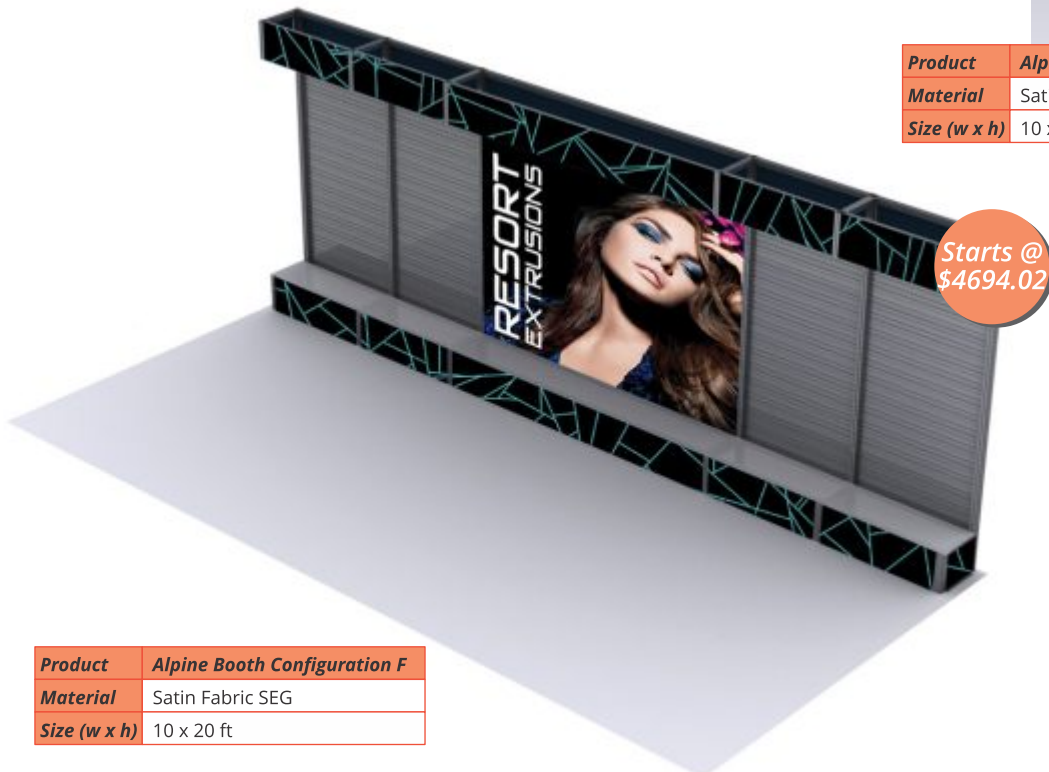

ALPINE BOOTH CONFIGURATION F

Product	Alpine Booth Configuration F
Material	Satin Fabric SEG
Size (w x h)	10 x 20 ft