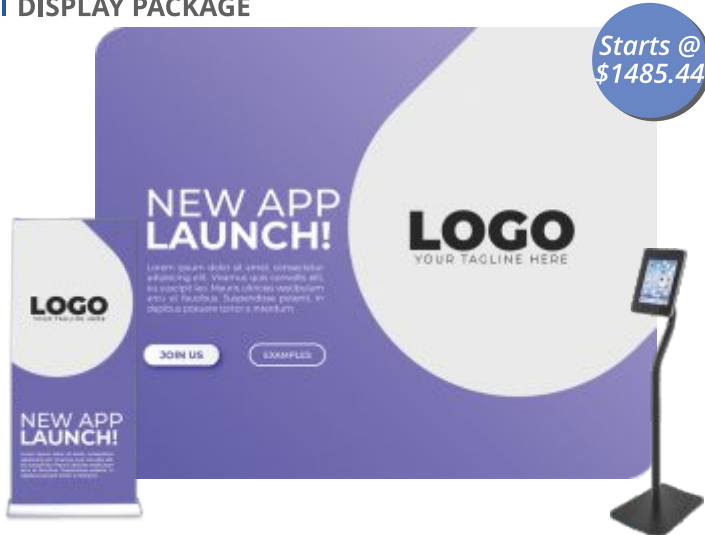

10X8 BACKDROP DISPLAY PACKAGE

TRADE SHOW DISPLAY PACKAGES

EZ EVENT DISPLAY PACKAGE

Starts @
\$569.84

10FT TWISTLOCK DISPLAY PACKAGE

PROMOTIONAL SET-UP PACKAGE

Starts @
\$146.01

COMPACT DISPLAY PACKAGE

SIGNS & DECALS

Create
your own
sunshine

MAGNETIC SIGN

Starts @ \$4.50

Product	Magnetic Signs
Material	Flexible magnetic Sheet
Size (w x h)	Custom Size Available

PHOTO MAGNETS

Starts @ \$4.50

Product	Photo Magnets
Material	Flexible magnetic Sheet
Size (w x h)	Custom Size Available