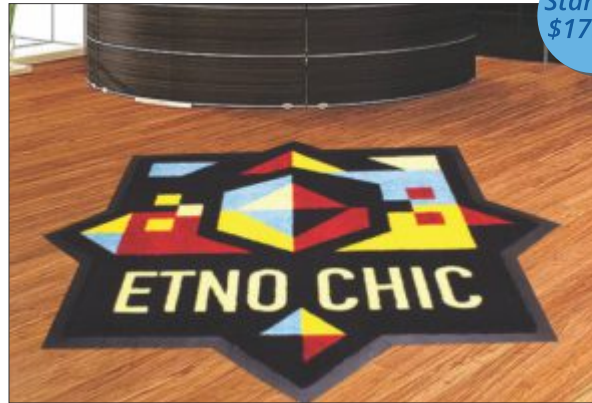

DIGIPRINT HD CUSTOM SHAPES LOGO MATS

Starts @
$175.17

Product	<i>DigiPrint HD Custom Shapes Logo Mats</i>
Material	Polyester Spunbond Non-woven Fabric
Size (w x h)	Various Sizes Available