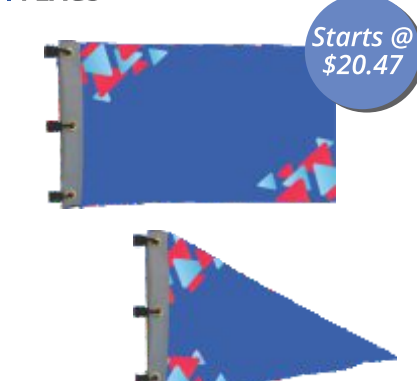

GOLF FLAGS

Product	Golf Flags	
Material	Polyester Material	
Size (w x h)	Rectangle - 20 x 14 in	
	Triangle - 19.69 x 14.57 in