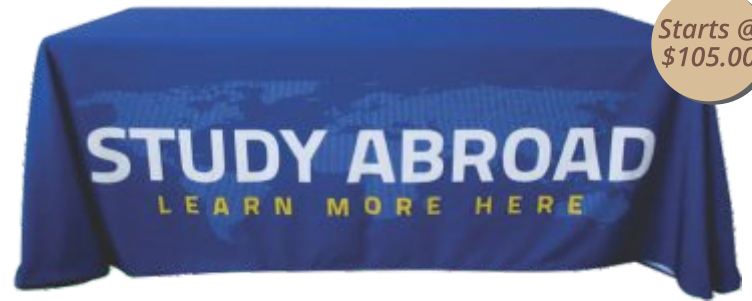

PREMIUM FULL COLOR TABLE THROWS

Starts @
$105.00

Product	Premium Full Color Table Throws		
Material	Polyester Fabric - 210GSM		
Size (w x h)	Std for 4 x 2.5 ft	Std for 6 x 2.5 ft	
	Std for 8 x 2.5 ft		
	Customized