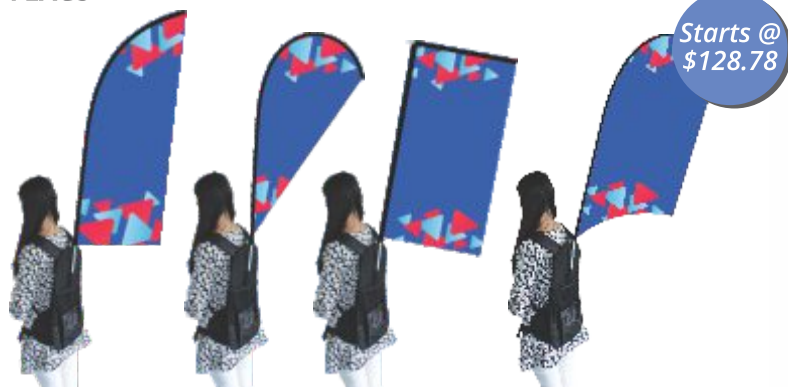

BACKPACK FLAGS

Product	Backpack Flags	
Material	Polyester Material	
Size (w x h)	20.08 x 48.03 in	20.47 x 40.55 in
	16.73 x 31.50 in	19.88 x 41.54 in