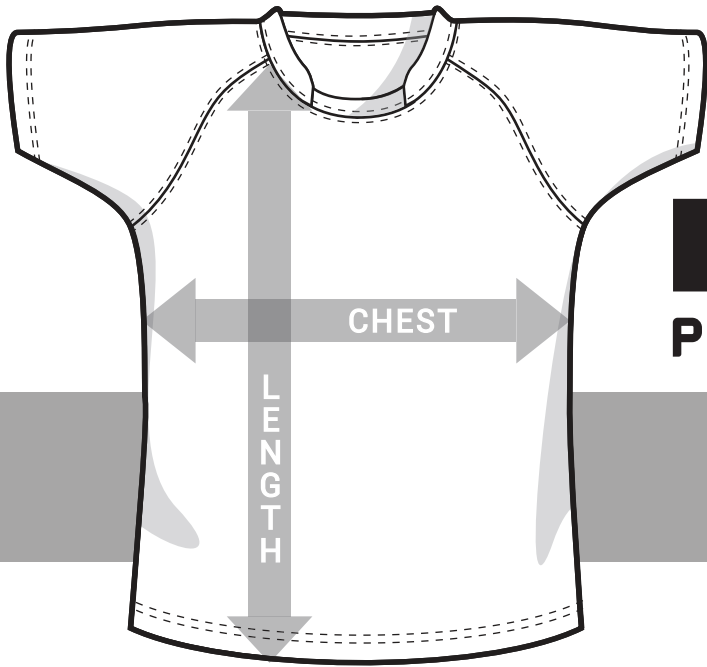

BARBARIAN®

SIZE CHART

TO FIT BODY MEASUREMENTS

ALL COTTON IS PRE WASHED,
SHRUNK, AND DRIED

UNISEX

	XS	SM	MD	LG	XL	2XL	3XL
CHEST	36" - 38"	38" - 40"	40" - 42"	42" - 44"	44" - 46"	46" - 48"	48" - 52"
LENGTH	27"	28"	29"	30"	31"	32"	33"

WOMEN'S

	XS	SM	MD	LG	XL
CHEST	32" - 34"	34" - 36"	36" - 38"	38" - 40"	40" - 42"
LENGTH	25"	26"	27"	28"	29"

YOUTH

	XS	SM	MD	LG	XL
CHEST	26" - 28"	28" - 30"	30" - 32"	32" - 34"	34" - 36"
LENGTH	22"	23"	24"	25"	26"

TODDLER & BABY

	12-18	18-24	2T	3T	4T	5T
CHEST	20" - 21"	21" - 22"	22" - 23"	23" - 24"	24" - 25"	25" - 26"
LENGTH	16"	17"	18"	19"	20"	21"

BARBARIAN[®]

PERFORMANCE APPAREL

SIZE CHART

TO FIT BODY MEASUREMENTS

YOUTH

	XS	SM	MD	LG	XL
CHEST	26" - 28"	28" - 30"	30" - 32"	32" - 34"	34" - 36"
LENGTH	22"	23"	24"	25"	26"

BARBARIAN®

PERFORMANCE APPAREL

SIZE CHART

TO FIT BODY MEASUREMENTS

MEN'S

	XS	SM	MD	LG	XL	2XL
WAIST	22" - 24"	26" - 28"	30" - 32"	34" - 36"	38" - 40"	40" - 42"