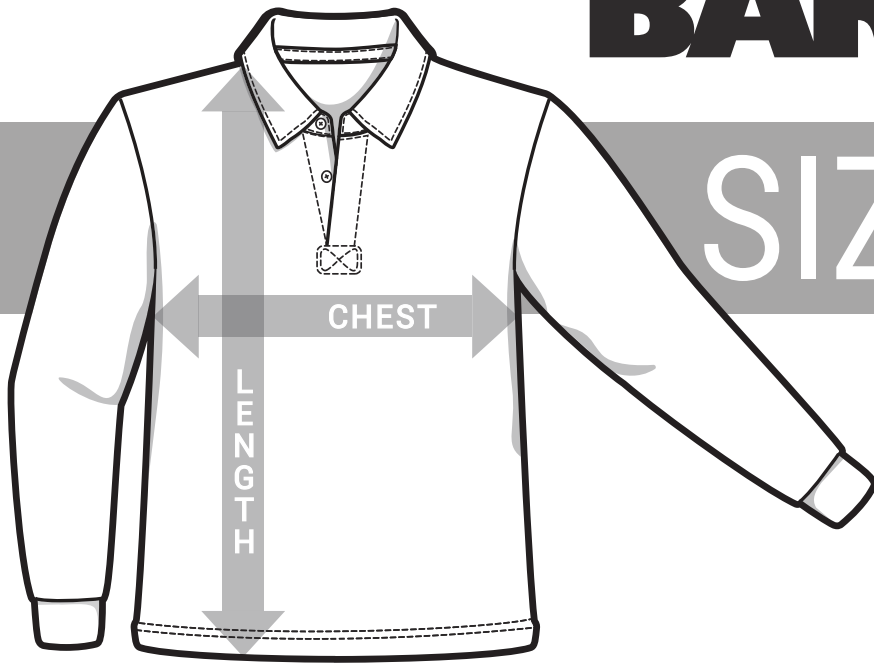

BARBARIAN®

SIZE CHART

TO FIT BODY MEASUREMENTS

ALL COTTON IS PRE WASHED,
SHRUNK, AND DRIED

UNISEX

	XS	SM	MD	LG	XL	2XL	3XL
CHEST	36" - 38"	38" - 40"	40" - 42"	42" - 44"	44" - 46"	46" - 48"	48" - 52"
LENGTH	27"	28"	29"	30"	31"	32"	33"

WOMEN'S

	XS	SM	MD	LG	XL
CHEST	32" - 34"	34" - 36"	36" - 38"	38" - 40"	40" - 42"
LENGTH	25"	26"	27"	28"	29"

YOUTH

	XS	SM	MD	LG	XL
CHEST	26" - 28"	28" - 30"	30" - 32"	32" - 34"	34" - 36"
LENGTH	22"	23"	24"	25"	26"

TODDLER & BABY

	12-18	18-24	2T	3T	4T	5T
CHEST	20" - 21"	21" - 22"	22" - 23"	23" - 24"	24" - 25"	25" - 26"
LENGTH	16"	17"	18"	19"	20"	21"

BARBARIAN[®]

PERFORMANCE APPAREL

SIZE CHART

TO FIT BODY MEASUREMENTS

YOUTH

	XS	SM	MD	LG	XL
CHEST	26" - 28"	28" - 30"	30" - 32"	32" - 34"	34" - 36"
LENGTH	22"	23"	24"	25"	26"

BARBARIAN®

PERFORMANCE APPAREL

SIZE CHART

TO FIT BODY MEASUREMENTS

MEN'S

	XS	SM	MD	LG	XL	2XL
WAIST	22" - 24"	26" - 28"	30" - 32"	34" - 36"	38" - 40"	40" - 42"