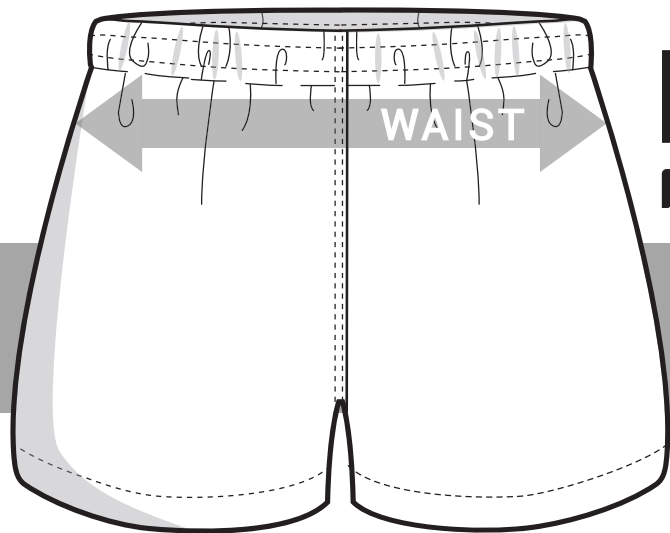

TODDLER & BABY

	12-18	18-24	2T	3T	4T	5T
CHEST	20" - 21"	21" - 22"	22" - 23"	23" - 24"	24" - 25"	25" - 26"
LENGTH	16"	17"	18"	19"	20"	21"

BARBARIAN[®]

PERFORMANCE APPAREL

SIZE CHART

TO FIT BODY MEASUREMENTS

MEN'S

	XS	SM	MD	LG	XL	2XL	3XL
CHEST	34" - 36"	36" - 38"	38" - 40"	40" - 42"	42" - 44"	44" - 46"	46" - 48"
LENGTH	27"	28"	29"	30"	31"	32"	33"

WOMEN'S

	XS	SM	MD	LG	XL	2XL	3XL
CHEST	30" - 32"	32" - 34"	34" - 36"	36" - 38"	38" - 40"	40" - 42"	42" - 44"
LENGTH	25"	26"	27"	28"	29"	30"	31"

YOUTH

	XS	SM	MD	LG	XL
CHEST	26" - 28"	28" - 30"	30" - 32"	32" - 34"	34" - 36"
LENGTH	22"	23"	24"	25"	26"

BARBARIAN®

PERFORMANCE APPAREL

SIZE CHART

TO FIT BODY MEASUREMENTS

MEN'S

	XS	SM	MD	LG	XL	2XL
WAIST	22" - 24"	26" - 28"	30" - 32"	34" - 36"	38" - 40"	40" - 42"

WOMEN'S

	XS	SM	MD	LG	XL	2XL
WAIST	22" - 24"	26" - 28"	30" - 32"	34" - 36"	38" - 40"	40" - 42"

YOUTH

	SM	MD	LG
WAIST	22" - 24"	24" - 26"	26" - 28"