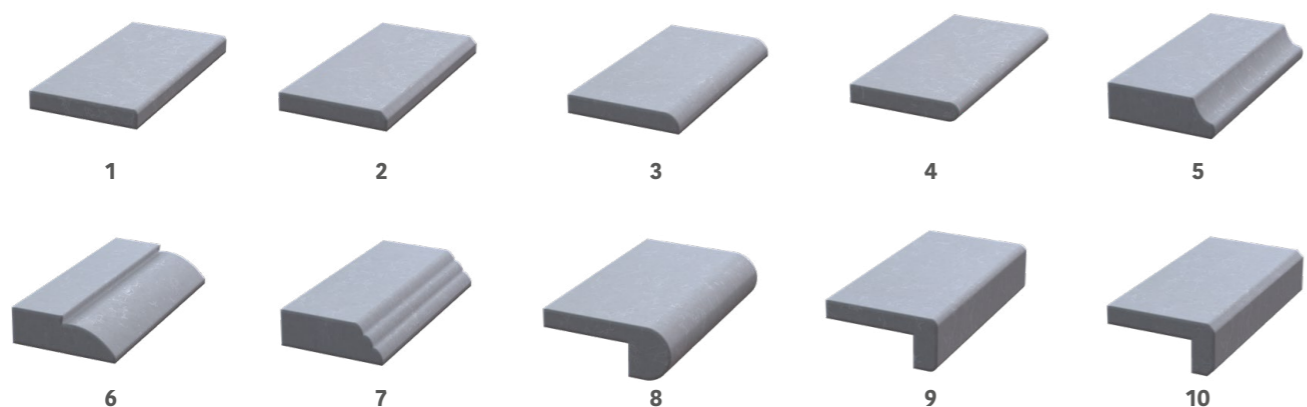

15 - 20 - 30 mm.
Thickness Options

Different Surface Options
Polished - Seta - Soft Touch

On all surfaces
touched by life...

Wall Cladding

Interior Decoration

Backsplash

Tables

Stairs

Flooring

Countertop

Island

Correct Edge Profile Application

The workmanship and application of front edge profiles on countertops and benches are carried out by authorized workshops. The types of edge profiles applied may vary depending on the workshop's machine and equipment park. Therefore, it is recommended to discuss and reach an agreement with the workshop that will perform the application beforehand.