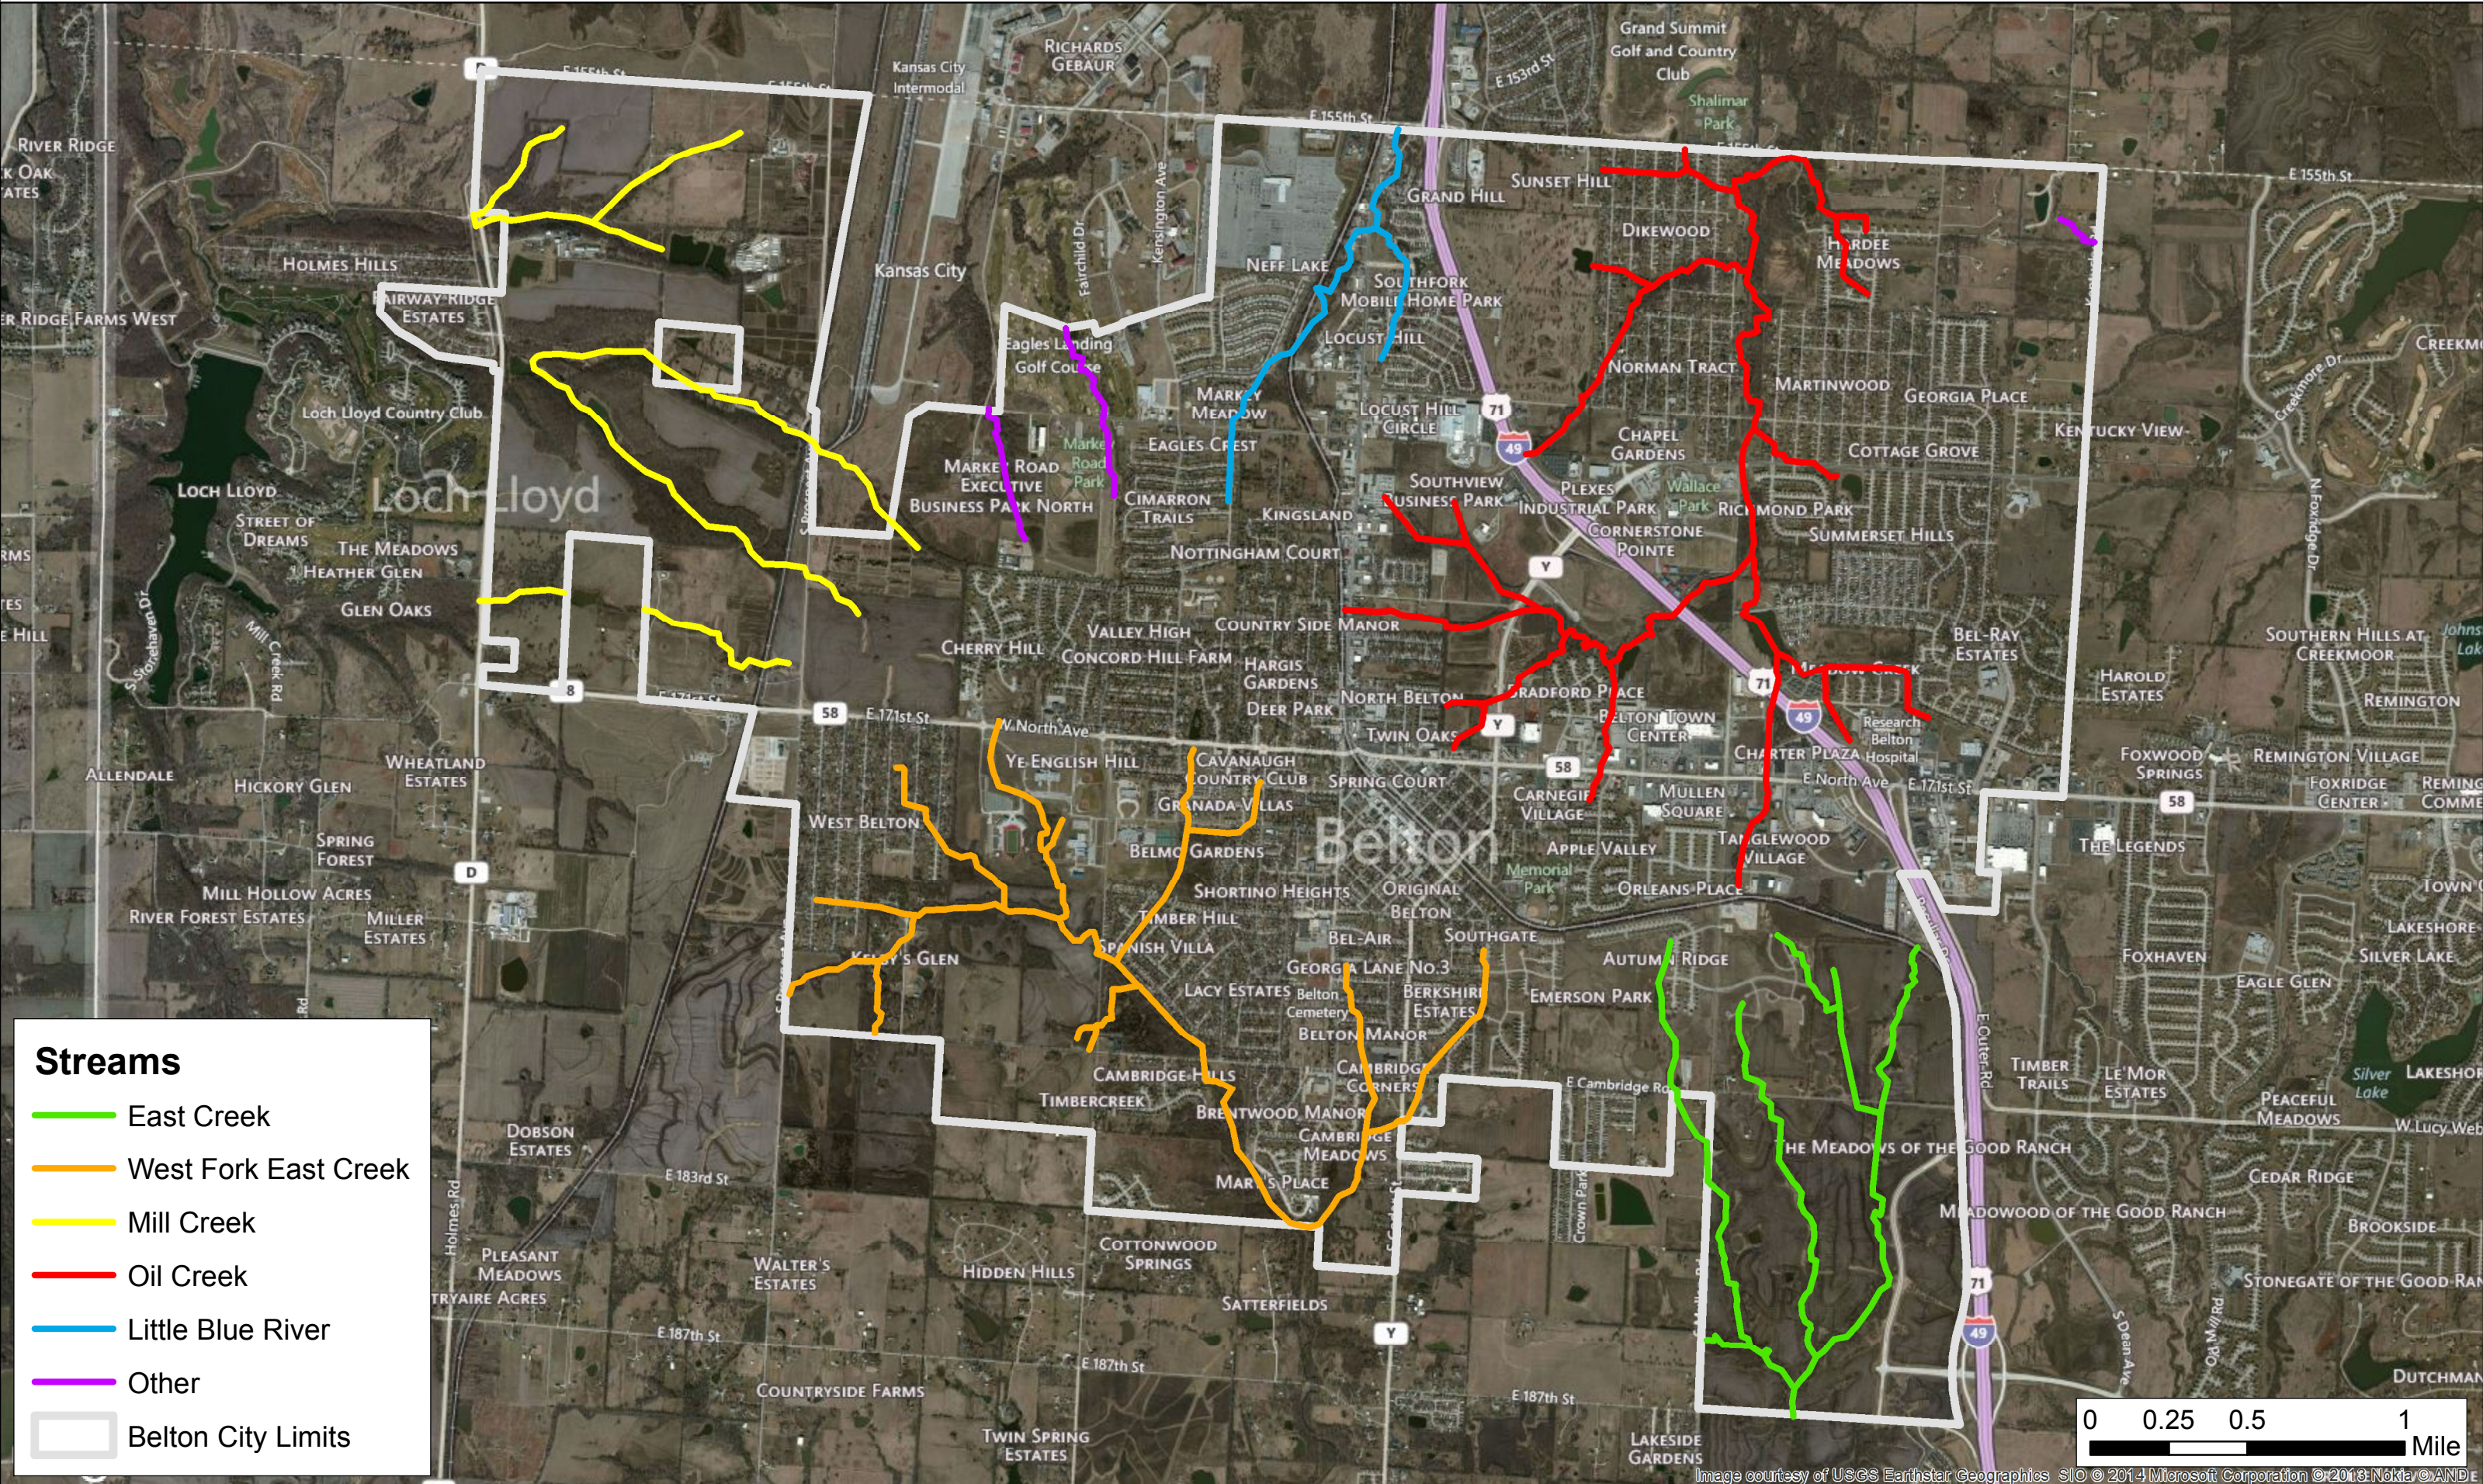

Official Belton Stream Map

Streams

- East Creek
- West Fork East Creek
- Mill Creek
- Oil Creek
- Little Blue River
- Other
- Belton City Limits

Image courtesy of USGS Earthstar Geographics SIO © 2014 Microsoft Corporation © 2018 Nokia © AND E