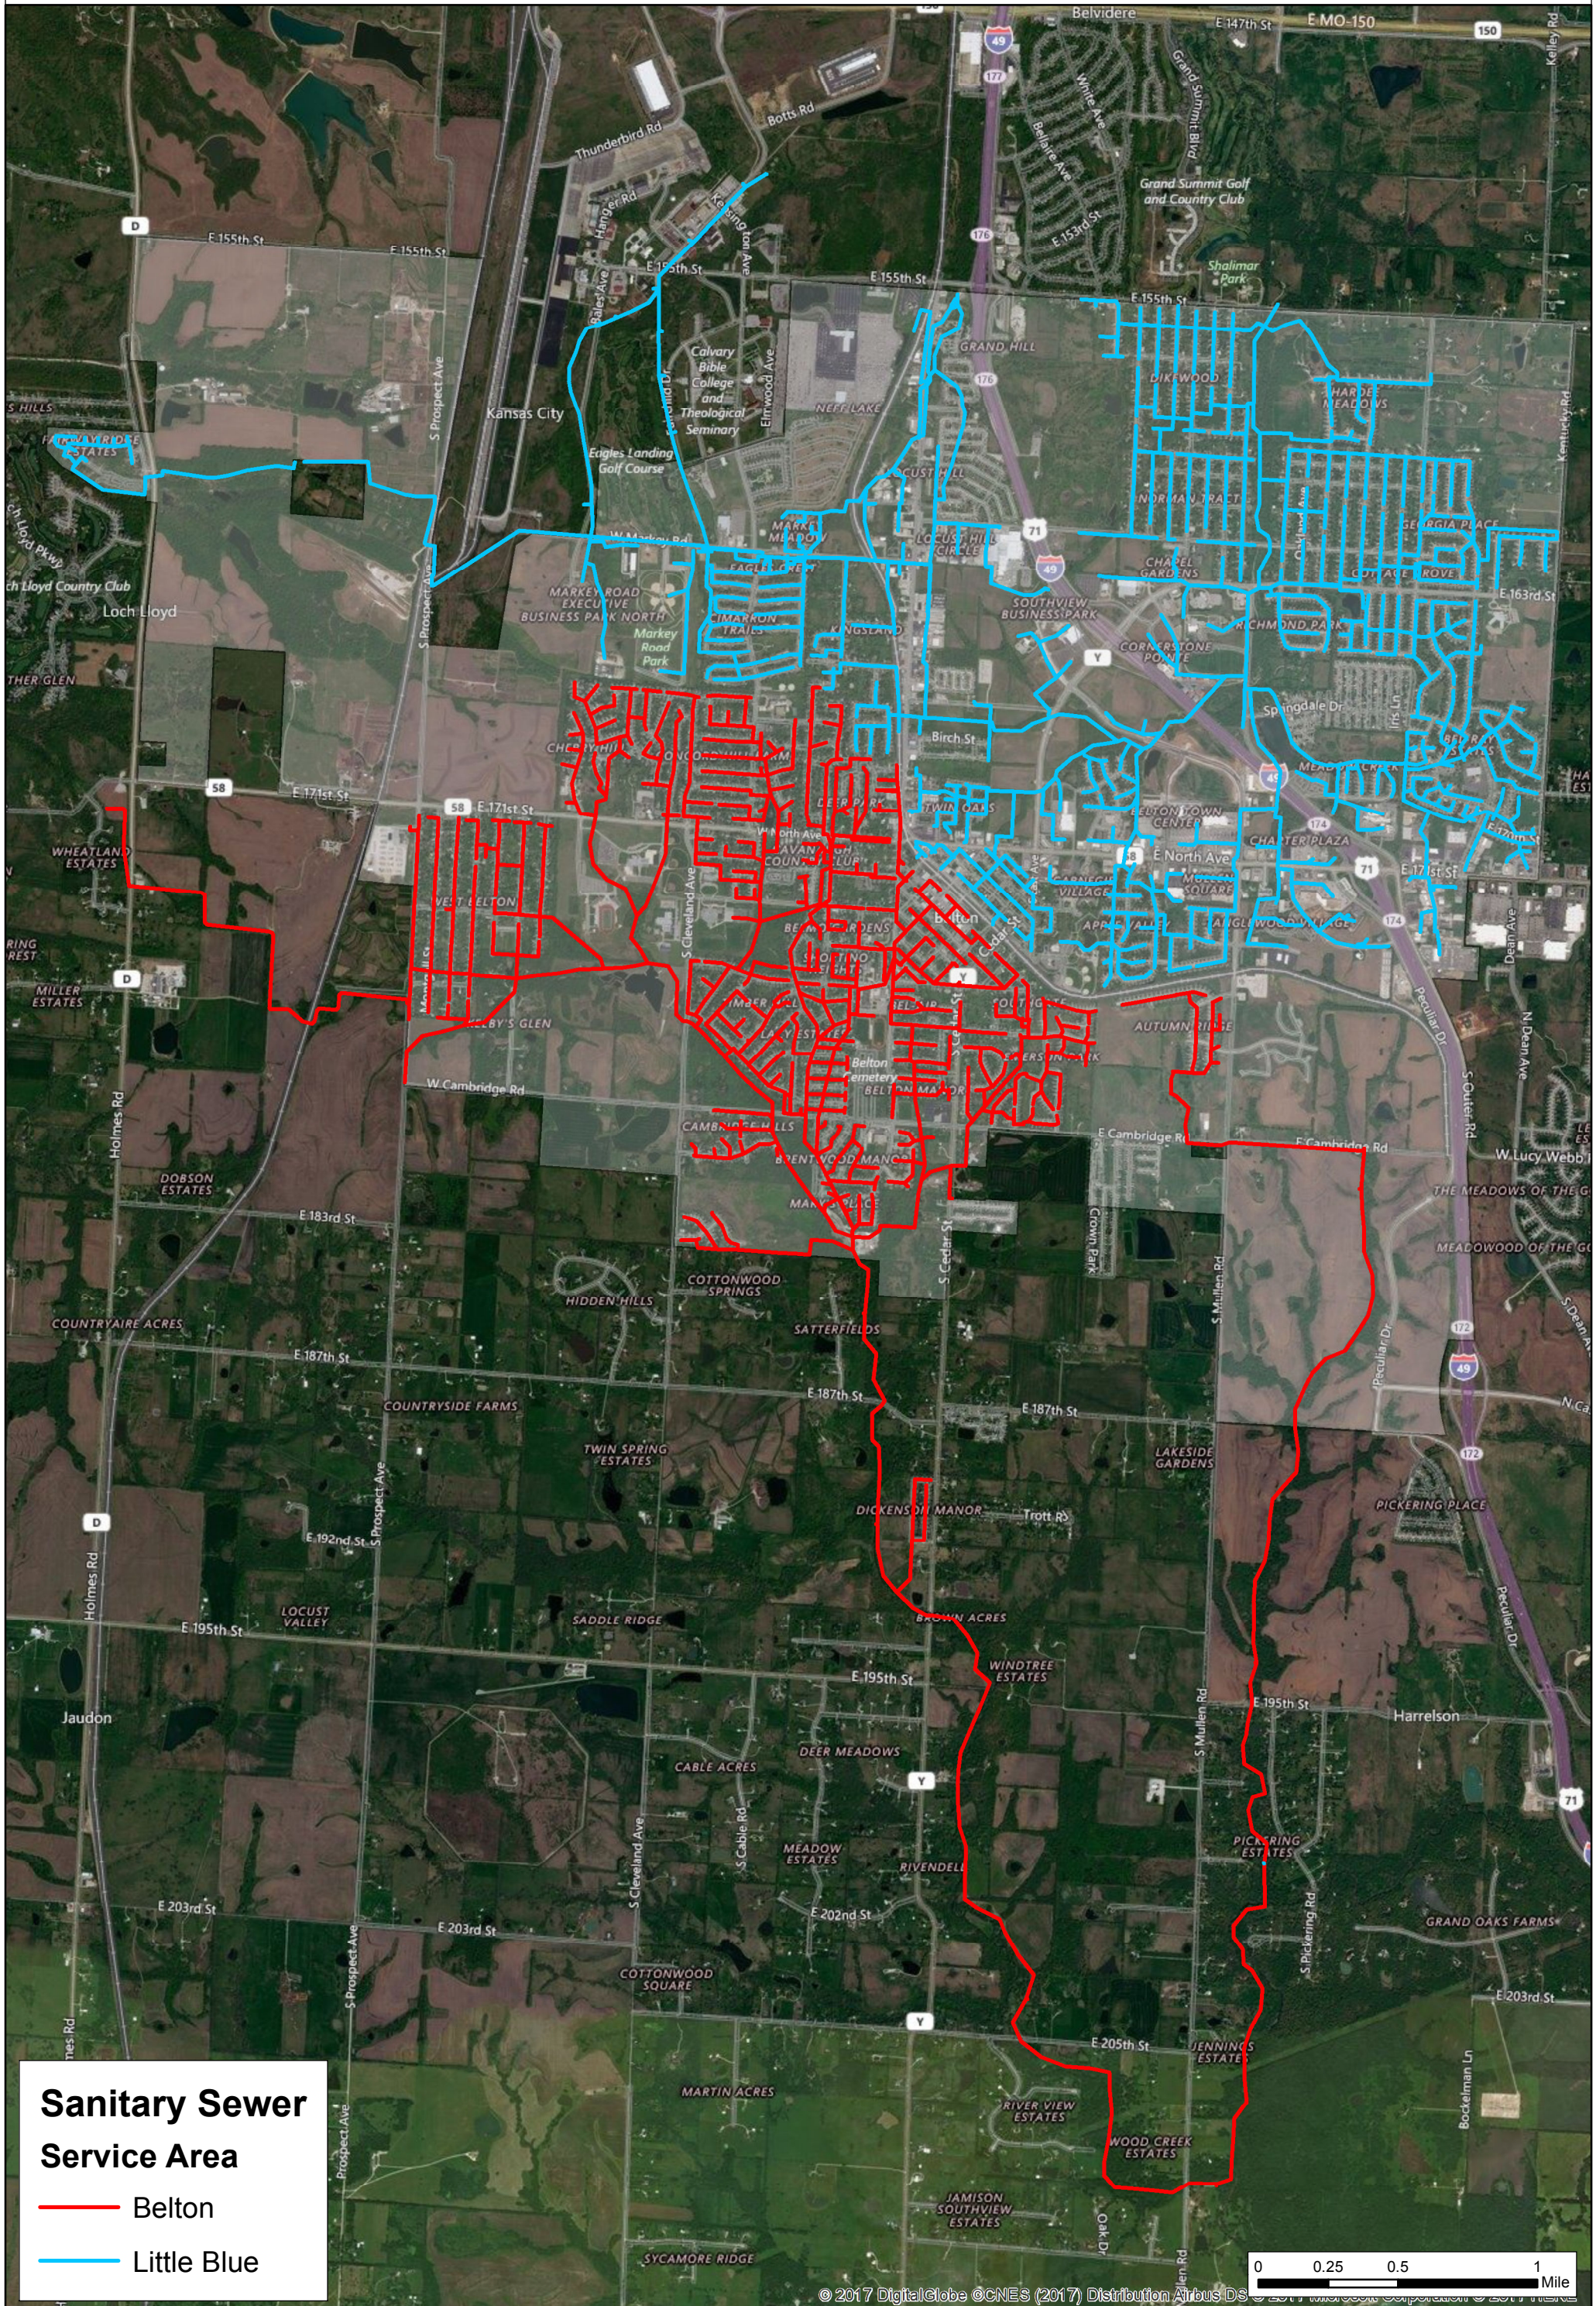

# Sewer Line Service Areas

**Sanitary Sewer Service Area**

- Belton
- Little Blue

0 0.25 0.5 1 Mile