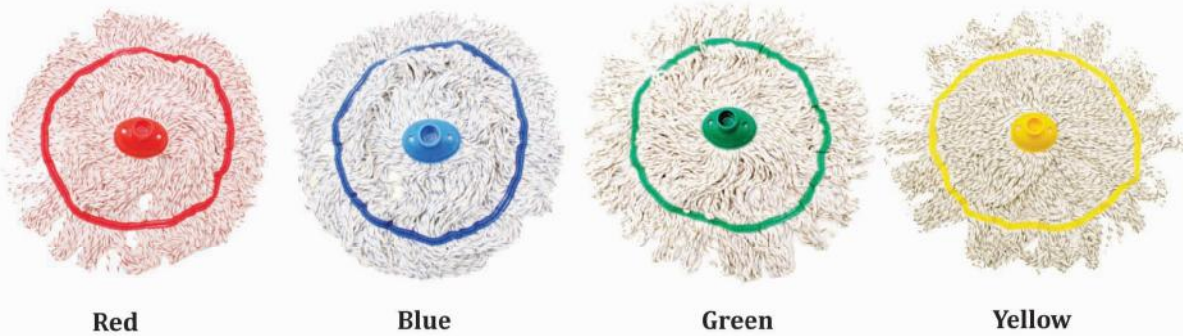

Cotton Circular Mop Cw Colour Ribbon 300gm