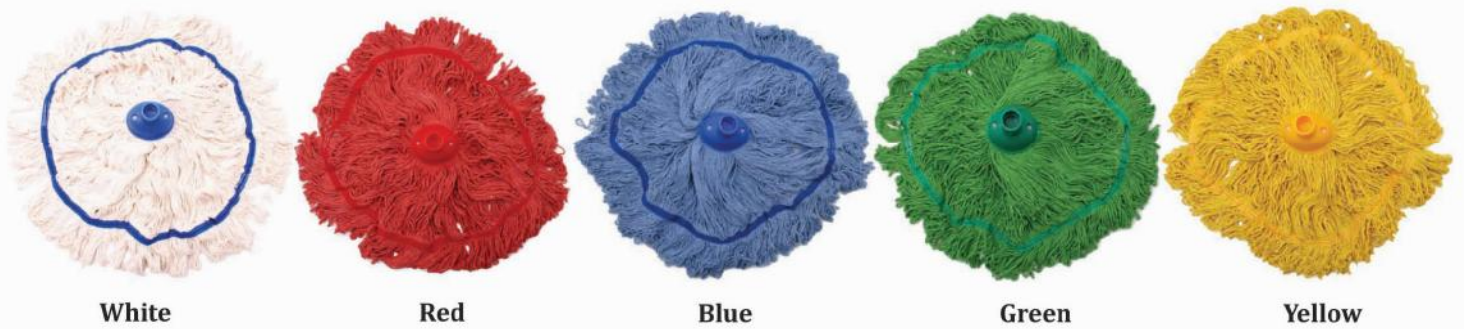

TOP BINS

LIVE YOUR BEST LIFE AT A CLEANER ENVIRONMENT

PRODUCTS CATALOGUE

Full Colour Round Mop 300gm

Semi Colour Round Mop 300gm

Cotton Circular Mop Cw Colour Ribbon 300gm

Full Colour Circular Mop 300gm

Microfibre Circular Mop 300gm

Blended Cotton Dust Mop Refill

Size :
40cm /60cm /80cm /100cm

Acrylic Dust Mop Refill

Size :
40cm /60cm /80cm /100cm

Microfibre Dust Mop Refill (White)

Size :
40cm /60cm /80cm /100cm

Microfibre Dust Mop Refill (Blue)