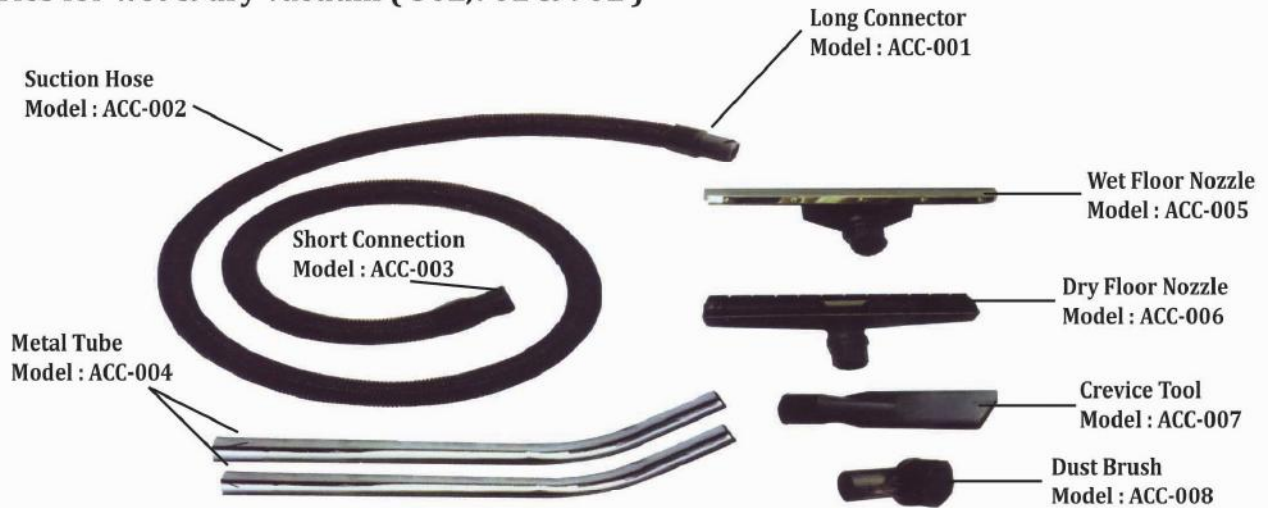

Accessories for wet & dry vacuum (30L,70L & 90L)