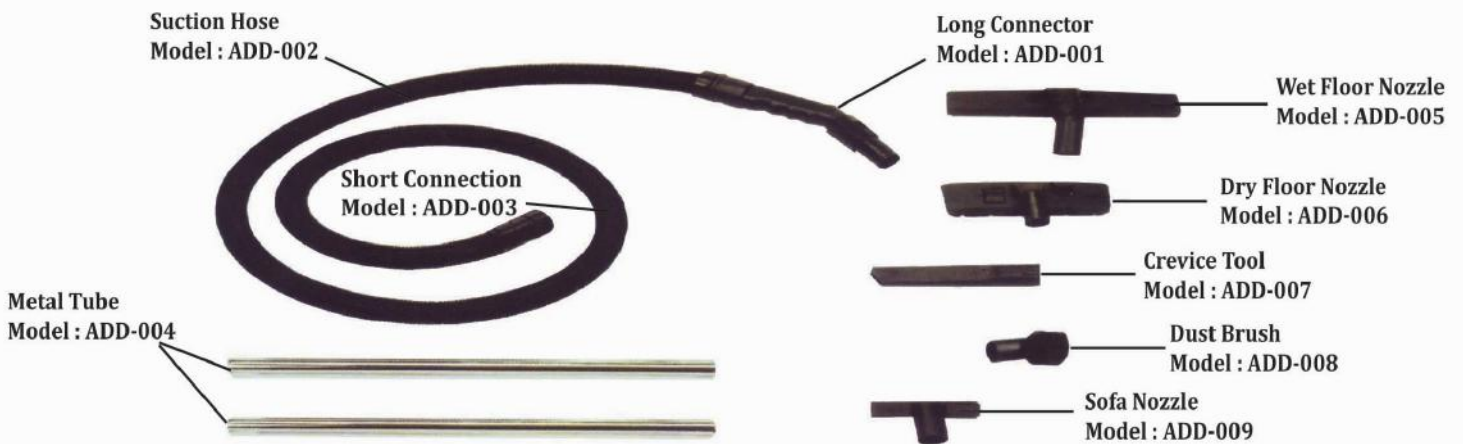

Accessories for dry vacuum (15L)