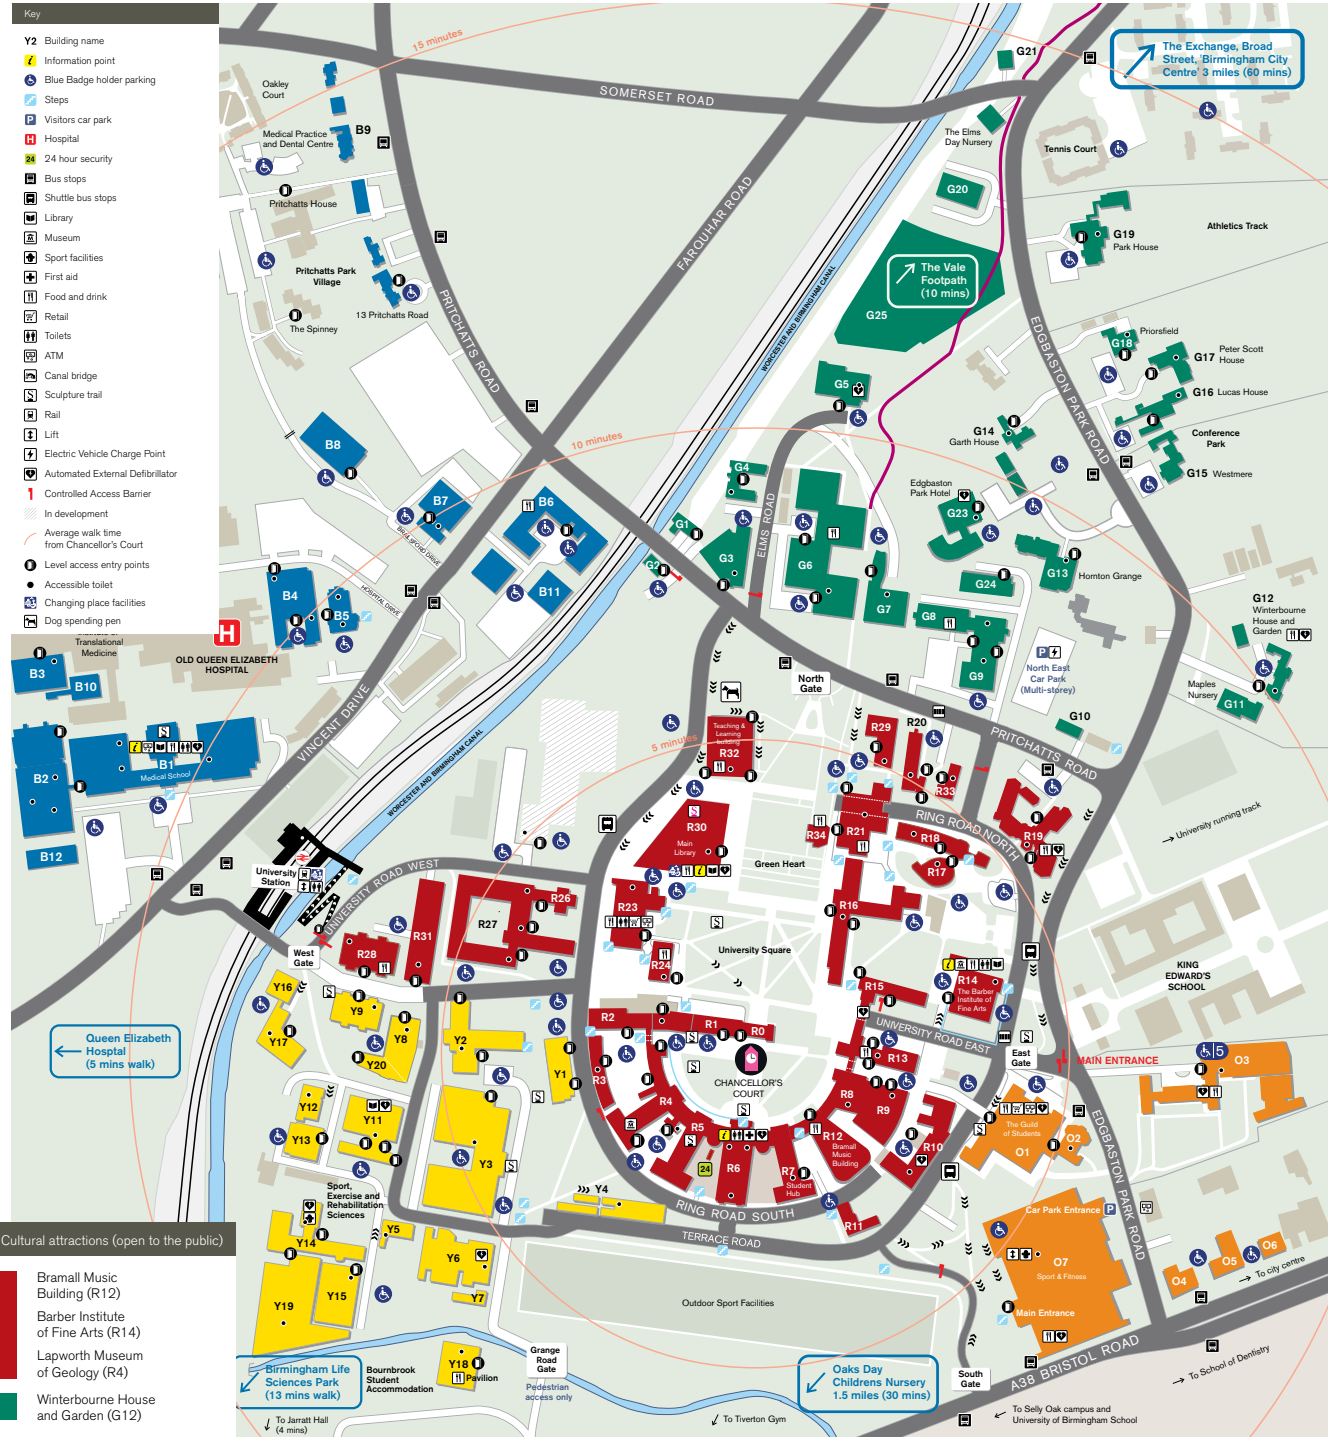

Orange Zone

- O1 The Guild of Students
- O2 St Francis Hall
- O3 University House
- O4 Ash House
- O5 Beech House
- O6 Cedar House
- O7 Sport & Fitness

Green Zone

- G1 32 Pritchatts Road
- G2 31 Pritchatts Road
- G3 European Research Institute
- G4 3 Elms Road
- G5 Computer Centre
- G6 Metallurgy and Materials
- G7 IRC Net Shape Laboratory
- G8 Gisbert Kapp Building
- G9 52 Pritchatts Road
- G10 54 Pritchatts Road – Institute for Global Innovation
- G11 Maples Nursery
- G12 Winterbourne House and Garden
- G13 Horton Grange
- G14 Garth House
- G15 Westmere
- G16 Lucas House
- G18 Priorsfield
- G19 Park House
- G20 Wolfson Advanced Glasshouses
- G22 Elms Day Nursery
- G23 Edgbaston Park Hotel and Conference Centre
- G24 Centre for Human Brain Health
- G25 EcoLab

Yellow Zone

- Y1 The Old Gym
- Y2 Haworth Building
- Y3 Engineering Building
- Y4 Terrace Huts
- Y5 Estates West
- Y6 Maintenance Building
- Y7 Grounds and Gardens
- Y8 The School of Engineering
- Y9 Computer Science
- Y11 Chemical Engineering
- Y12 Biochemical Engineering
- Y13 Chemical Engineering Workshop
- Y14 Sport, Exercise and Rehabilitation Sciences
- Y15 Civil Engineering Laboratories
- Y16 Institute of Occupational and Environmental Medicine
- Y17 Public Health
- Y18 Bournbrook Student Accommodation
- Y19 NBIF
- Y20 UKRRIN

UNIVERSITY OF BIRMINGHAM