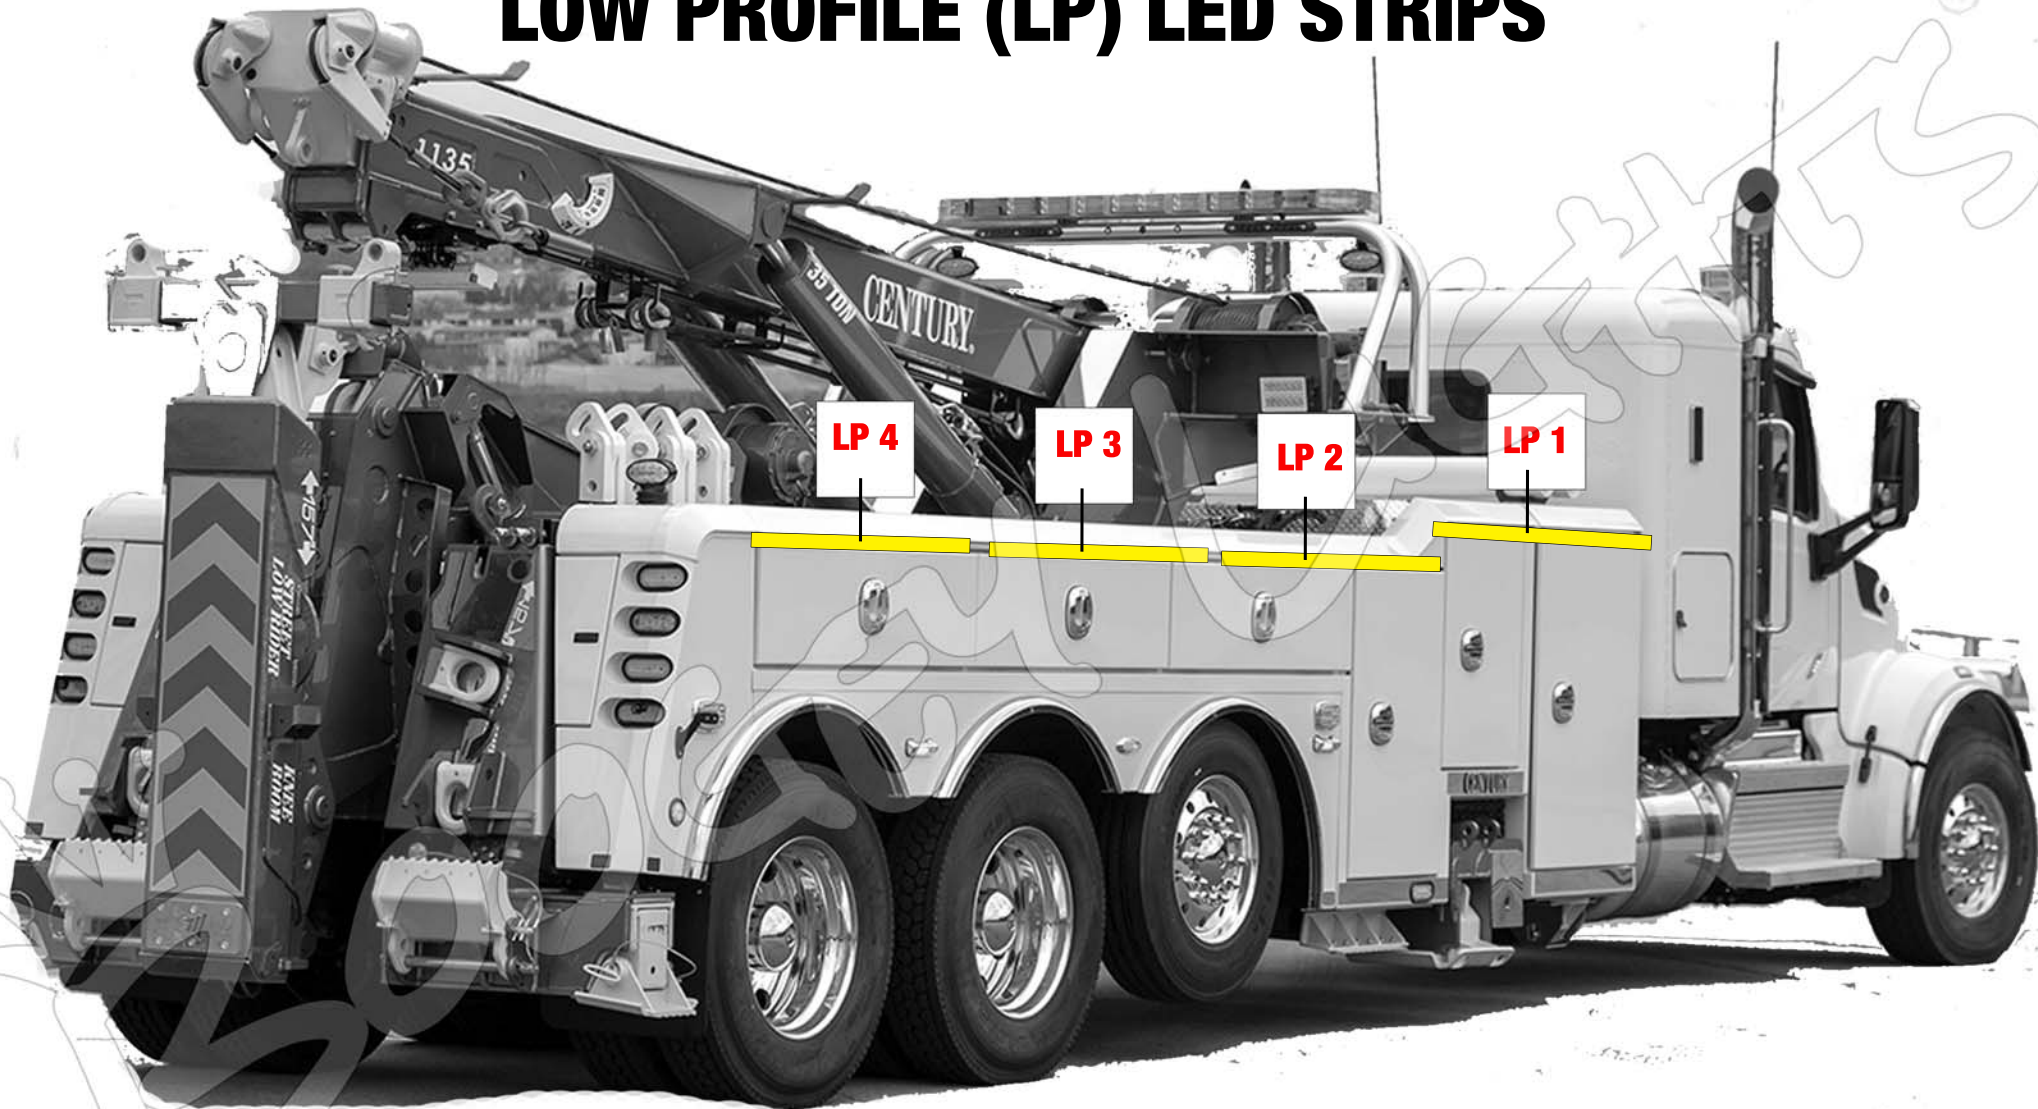

Wrecker Body LEDs Using BOOGIE LIGHTS[®]

LOW PROFILE (LP) LED STRIPS

Maximum length of a single **LOW PROFILE LED** strip is 16 feet. They can be ordered in one foot increments. They can also be cut in the field if needed. This kit can be provisioned to have up to FOUR Low Profile LED strips on each side of the truck (labeled as **LP1**, **LP2**, **LP3** and **LP4** in this diagram - sold in pairs). The body style of the wrecker in this diagram is for illustration only. They will work on any wrecker body style (light duty, heavy duty, roll back, rotator, etc) that has the built in channel common for many wrecker body styles including Miller Industries wreckers. See product description for complete specifications and installation details.