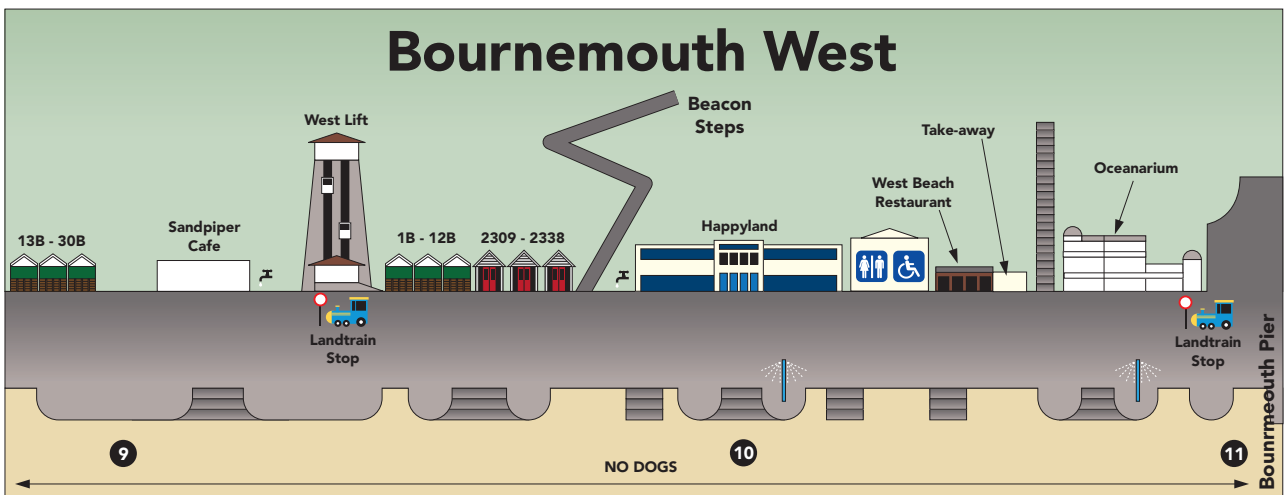

Beach Hut Location Maps

Key for Beach Hut Map

-  Private Beach Huts
-  Council Owned Beach Huts (Short Term/Annual)
-  Super Huts (25 Year Lease)
-  Beach Lodges
-  Land Train Stop

No Dogs applies from 1st May to 30th September.