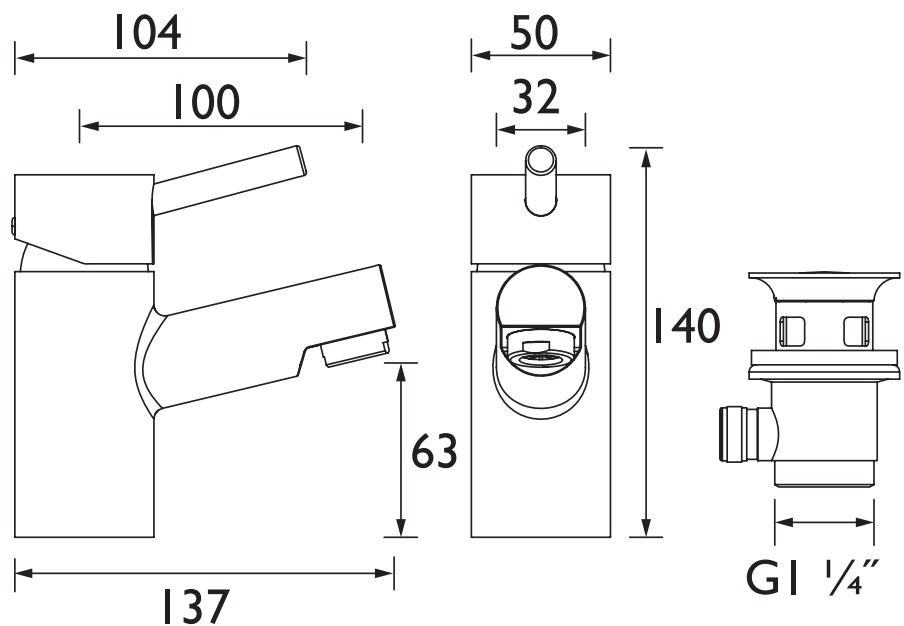

PM BAS C

PRISM Tap Range

Prism Basin Mixer with
Pop-up Waste Chrome

Features:

- This tap has a flow regulator, which limits the flow of water to 5 litres per minute, reducing the amount of water you use.
- Long life ceramic cartridge for added durability and smooth control.
- A hard-wearing, flawless, scratch resistant chrome finish that lasts for years. Salt spray tested to ensure added durability.
- 10 year parts and 1 year labour guarantee for peace of mind.
- Co-ordinating Bathroom taps, Recess shower and Accessories available.

Product Certifications:

WRAS Certificate No: 2109905
WRAS Expiry Date: 30/09/2026

For more products, visit our website:
<http://www.bristan.com>

Specification

Product Type:	Bathroom Taps
Main Construction Material:	Brass
Mount Type:	Deck Mounted
Handle Type:	Lever handles
Connection Inlet:	15mm compression
Connection Outlet:	M24 5lpm Aerator
Number of Tap Holes:	1
Valve/Cartridge Type:	40mm Single Lever Cartridge
Plumbing System Requirements:	Suitable for all plumbing systems
Minimum Dynamic Pressure (bar):	0.2 bar
Maximum Dynamic Pressure (bar):	5.0 bar
Maximum Hot Water Temperature °C:	65°C
Maximum Static Pressure (bar):	10 bar
Flow Type:	Single FLOW
Isolation Included:	No

Dimensions (measurements in mm)

Flow Rates (l/min)

System Pressure (bar)	0.2	0.5	1	2	3	5
PM BAS C (mixed)	2.3	3.4	4.8	5.5	4.5	4.8

TECHNICAL DATA SHEET

BRISTAN

D16