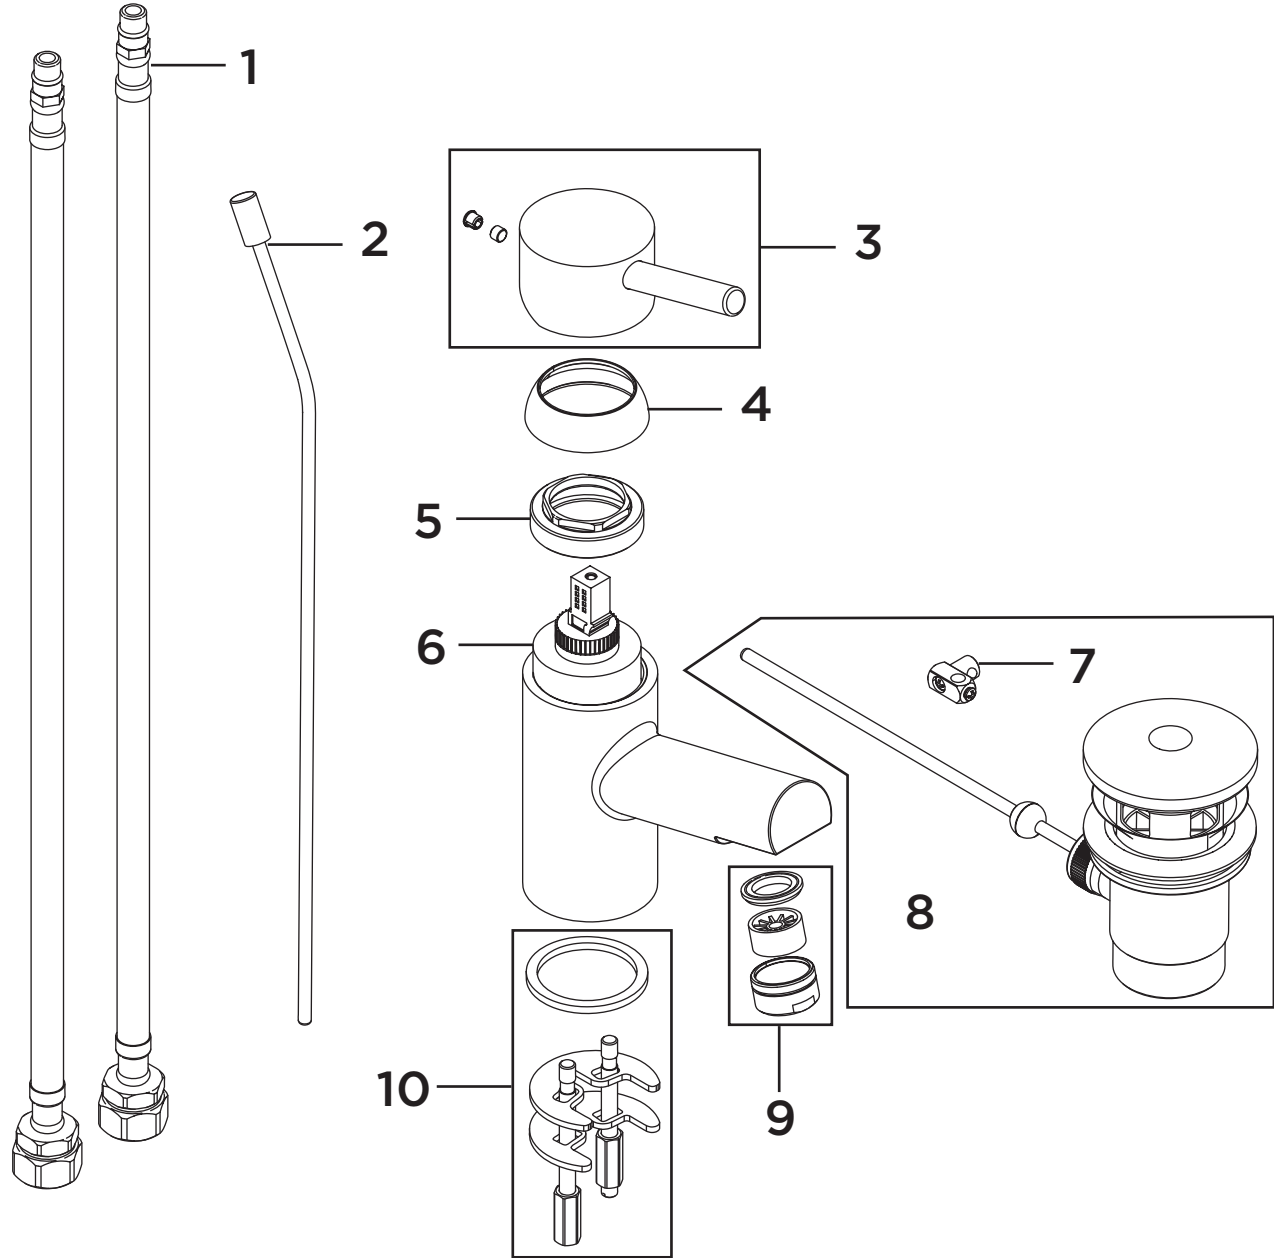

Product Code: PM BAS C

Revision: D2

1	1/2" BSP Flexible Tails (Pair)
2	Pop-Up Rod
3	Handle Assembly
4	Shroud
5	Cartridge Retaining Nut
6	40mm Stepped Cartridge
7	Pop-Up Link
8	Pop-Up Waste Assembly
9	5lpm Flow Limited Aerator
10	Fixing Kit inc. Base Washer