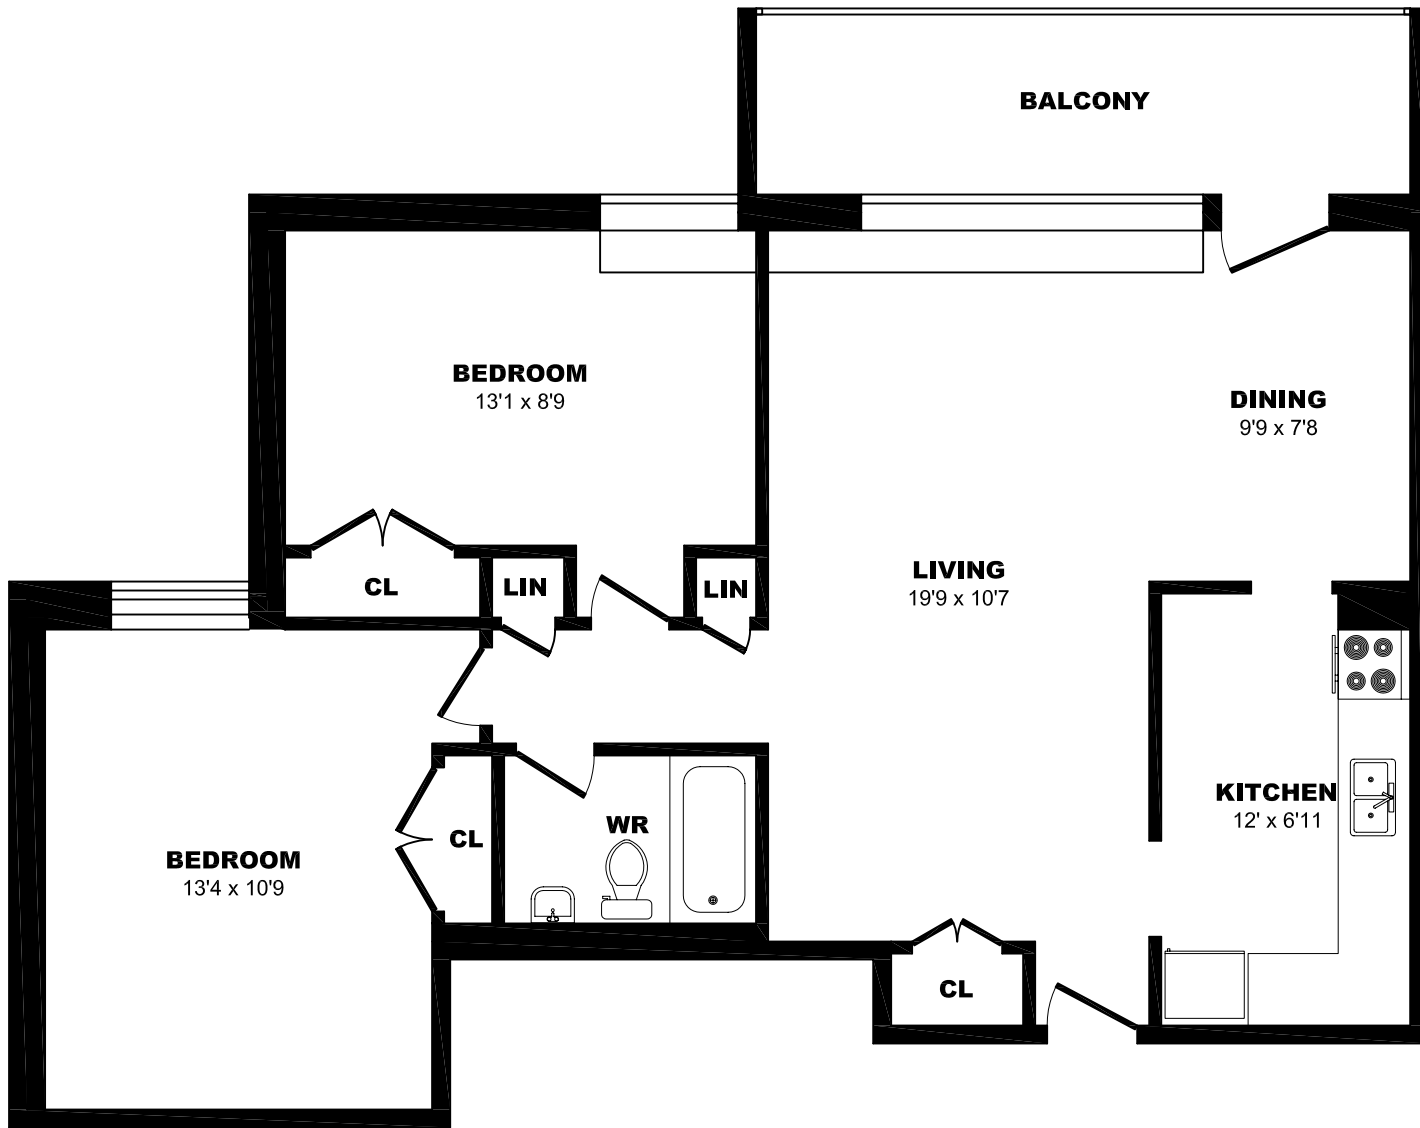

100 Wellesley St, Toronto – 1 Bdrm, 625sf

All dimensions are approximate. Sizes and specifications are subject to change without notice E. & O. E.
 All illustrations are artist's concept. Actual usable floor space may vary slightly from stated floor area.

100 Wellesley St, Toronto – Bachelor A, 325sf

All dimensions are approximate. Sizes and specifications are subject to change without notice E. & O. E.
All illustrations are artist's concept. Actual usable floor space may vary slightly from stated floor area.

100 Wellesley St, Toronto – Bachelor B, 325sf

All dimensions are approximate. Sizes and specifications are subject to change without notice E. & O. E.
All illustrations are artist's concept. Actual usable floor space may vary slightly from stated floor area.

100 Wellesley St, Toronto – 2 Bdrm A, 760sf

All dimensions are approximate. Sizes and specifications are subject to change without notice E. & O. E.
All illustrations are artist's concept. Actual usable floor space may vary slightly from stated floor area.