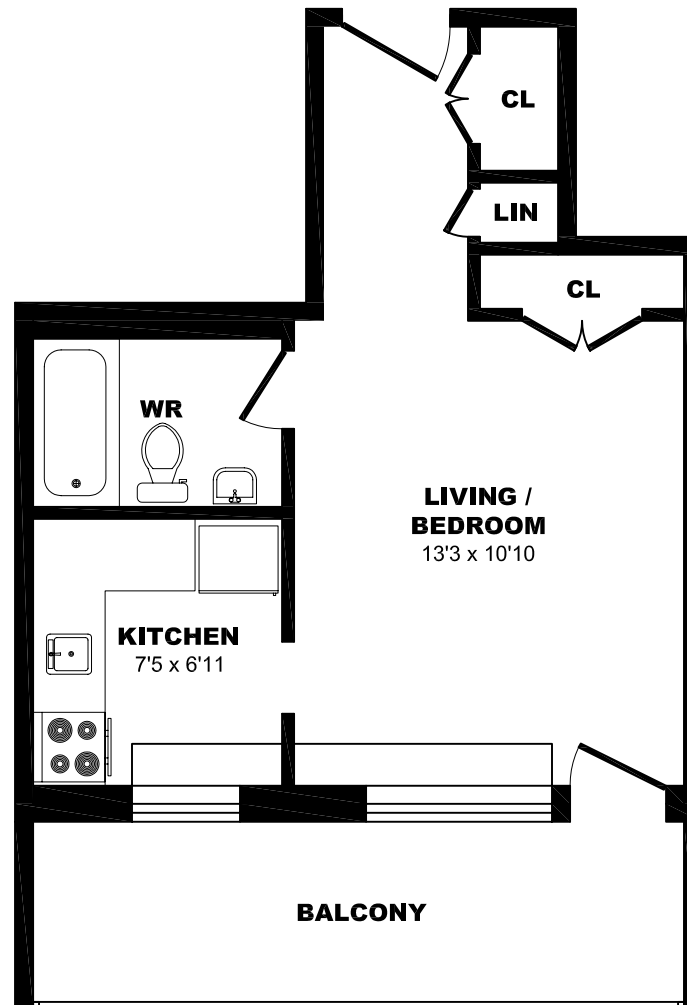

100 Wellesley St, Toronto – 1 Bdrm, 625sf

All dimensions are approximate. Sizes and specifications are subject to change without notice E. & O. E.
 All illustrations are artist's concept. Actual usable floor space may vary slightly from stated floor area.

100 Wellesley St, Toronto – Bachelor A, 325sf

All dimensions are approximate. Sizes and specifications are subject to change without notice E. & O. E.
All illustrations are artist's concept. Actual usable floor space may vary slightly from stated floor area.

100 Wellesley St, Toronto – Bachelor B, 325sf

All dimensions are approximate. Sizes and specifications are subject to change without notice E. & O. E.
All illustrations are artist's concept. Actual usable floor space may vary slightly from stated floor area.

100 Wellesley St, Toronto – 2 Bdrm A, 760sf

All dimensions are approximate. Sizes and specifications are subject to change without notice E. & O. E.
All illustrations are artist's concept. Actual usable floor space may vary slightly from stated floor area.