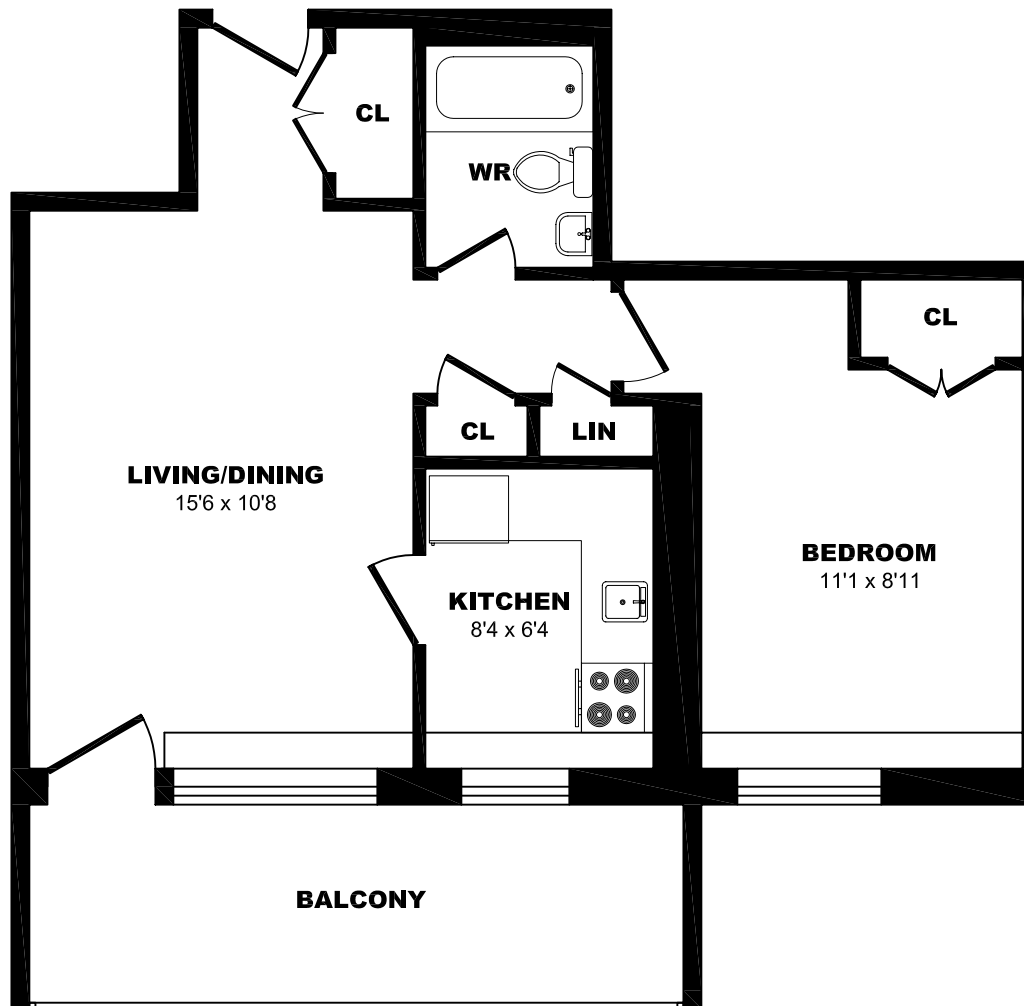

100 Wellesley St, Toronto – 1 Bdrm, 625sf

All dimensions are approximate. Sizes and specifications are subject to change without notice E. & O. E.
 All illustrations are artist's concept. Actual usable floor space may vary slightly from stated floor area.

100 Wellesley St, Toronto – Bachelor A, 325sf

All dimensions are approximate. Sizes and specifications are subject to change without notice E. & O. E.
All illustrations are artist's concept. Actual usable floor space may vary slightly from stated floor area.

100 Wellesley St, Toronto – Bachelor B, 325sf

All dimensions are approximate. Sizes and specifications are subject to change without notice E. & O. E.
All illustrations are artist's concept. Actual usable floor space may vary slightly from stated floor area.

100 Wellesley St, Toronto – 2 Bdrm A, 760sf

All dimensions are approximate. Sizes and specifications are subject to change without notice E. & O. E.
All illustrations are artist's concept. Actual usable floor space may vary slightly from stated floor area.