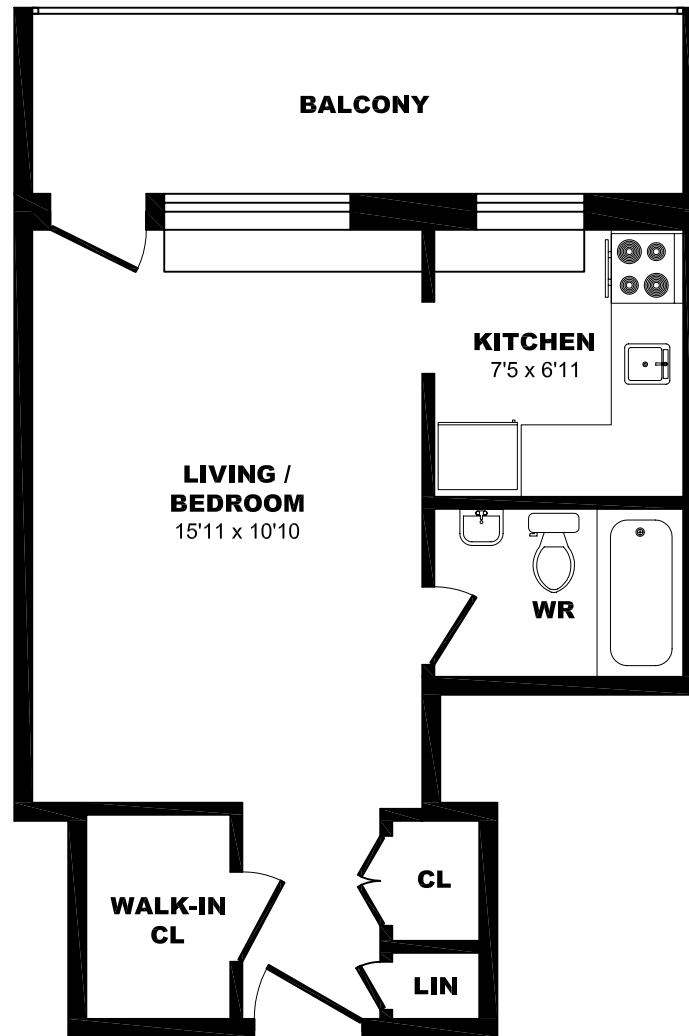

100 Wellesley St, Toronto – 1 Bdrm, 625sf

All dimensions are approximate. Sizes and specifications are subject to change without notice E. & O. E.
 All illustrations are artist's concept. Actual usable floor space may vary slightly from stated floor area.

100 Wellesley St, Toronto – Bachelor A, 325sf

All dimensions are approximate. Sizes and specifications are subject to change without notice E. & O. E.
All illustrations are artist's concept. Actual usable floor space may vary slightly from stated floor area.

100 Wellesley St, Toronto – Bachelor B, 325sf

All dimensions are approximate. Sizes and specifications are subject to change without notice E. & O. E.
All illustrations are artist's concept. Actual usable floor space may vary slightly from stated floor area.

100 Wellesley St, Toronto – 2 Bdrm A, 760sf

All dimensions are approximate. Sizes and specifications are subject to change without notice E. & O. E.
All illustrations are artist's concept. Actual usable floor space may vary slightly from stated floor area.