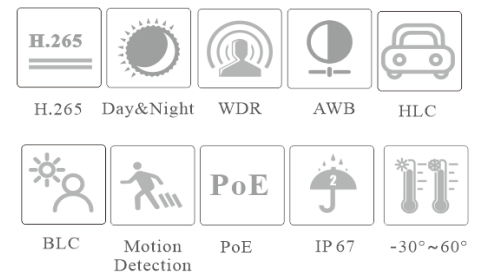

Viewtron IP-F6

360 Security Camera, 6MP Fisheye IP Camera

Indoor / Outdoor

- 1:1 (2160×2160) @ 30fps
- H.265+, H.265, H.264+, H.264, MJPEG Video Encoding
- IR Night Vision, Low Light, Zero Light
- 10-20m Effective Infrared Distance
- Built-in Microphone for Audio Surveillance
- Built-in micro-SD card slot, supports up to 256GB cards
- IP67 Rated for Indoor and Outdoor Surveillance Applications
- Built-in AI Software supports Human Detection and Vehicle Detection
- Line Crossing, Intrusion Zones, Crowd Density Events Supported
- Supports Viewtron VMS software for Mac and Windows
- Support mobile surveillance by smart phones with iOS and Android OS Apps