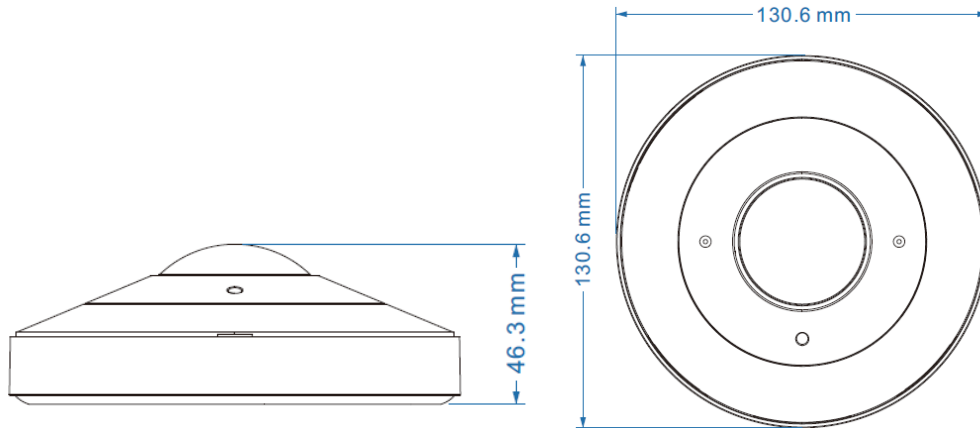

Dimensions