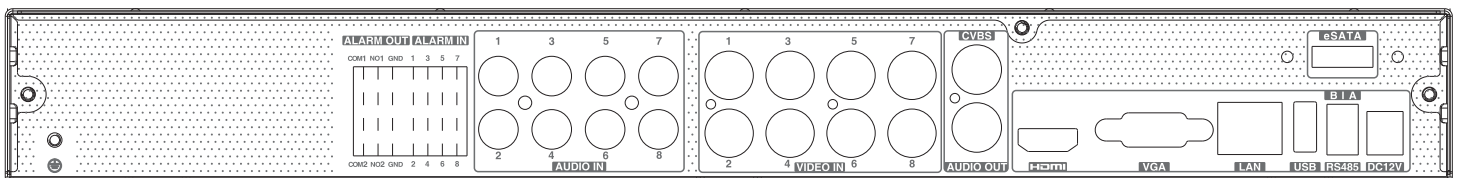

Dimensions

Rear Panels

VT-DVR-8 (8ch model)

VT-DVR-16 (16ch model)

Specification

Model		VT-DVR-8	VT-DVR-16
System	OS	Embedded Linux	
Video	Analog Video Input	BNC × 8	BNC × 16
		BNC interface (1.0Vp-p; 75Ω)	
		HD-TVI, AHD, HD-CVI, Analog CVBS: 4K@15fps, 5MP@20fps, 4MP/3MP/1080P/720P/WD1@30fps (live)	
	IP Video Input	8CH (up to 16CH)	8CH (up to 16CH)
		Up to 8MP@30fps	
	Total Input	16CH	24CH
	Output	HDMI × 1 : 3840 × 2160 / 1920 × 1080 / 1280 × 1024 / 1024 × 768 VGA × 1 : 1920 × 1080 / 1280 × 1024 / 1024 × 768 BNC × 1 : CVBS (used as the main or spot output)	
Compression	H.264/H.265		
Audio	Input	RCA × 8	
	Output	RCA × 1 (linear, 600Ω)	
	Two-way audio	Take up channel one audio input	
	Compression	G.711(U/A)	
Record	Resolution	4K/4K Lite/5MP/5MP Lite/4MP/4MP Lite / 3MP/1080P/720P/WD1/D1	
	Frame Rate	Analog Channel: 4K@6fps/7fps (PAL/NTSC) 4K Lite@12fps/15fps (PAL/NTSC) 5MP@12fps (PAL / NTSC) 5MP Lite@20fps (PAL / NTSC) 4MP/3MP@12fps/ 15fps (PAL / NTSC) 4MP Lite/1080P/720P/WD1/D1@25fps/30fps (PAL / NTSC) IP Channel: 25fps / 30fps (PAL / NTSC)	
	Bit Rate	32Kbps ~ 5Mbps	
	Mode	Manual, timer, motion, smart event	
	Playback	Playback	8CH
Search		Time slice / time / event / tag search	
Smart Search		Highlight colors to display the camera record in a certain period of time, different colors refer to different record events	
Function		Play, pause, FF, FB, digital zoom, etc.	
Alarm	Mode	Manual, motion, exception, smart event	
	Input	8CH	16CH
	Output	2CH	4CH
Network	Interface	RJ 45 1000Mbps × 1	
	Protocol	TCP/IP, PPPoE, DHCP, DNS, DDNS, UPnP, HTTP, HTTPS, NTP, SMTP	
	Incoming Bandwidth	32Mbps (Max.64Mbps)	32Mbps(Max. 64Mbps)
	Outgoing Bandwidth	96Mbps	96Mbps
MobileDevice	OS	iOS, Andriod	
Storage	HDD	SATA× 2, up to 12TB per HDD; E-SATA× 1	SATA× 2, up to 12TB per HDD; E-SATA× 1
Backup	Local Backup	U disk, USB mobile HDD	
	Network Backup	Yes	
Port	RS 485	Yes (half-duplex), connect to PTZ or keyboard	
	USB	USB 2.0 × 2	
	Remote Controller	Optional	
Others	Power Supply	DC12V / 4A	
	Consumption	≤ 15W (without HDD)	≤ 30W (without HDD)
	Dimensions(mm)	380 × 268 × 45 (W × D × H)	
	Working Environment	-10~50°C, 10%~90% (humidity)	