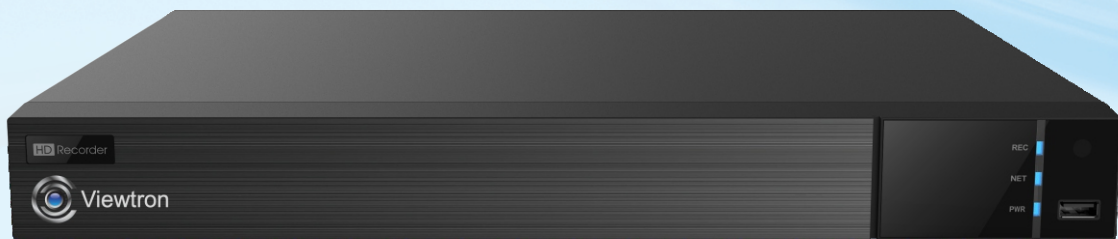

**4K LIVE DISPLAY****4K RECORDING****4K PLAYBACK**

VT-DVR-8 / VT-DVR-16

4K Hybrid DVRs for HD CCTV and Network IP Cameras

Viewtron by CCTV Camera Pros

7142 N Seacrest Blvd.
Lantana, FL 33462
United States of America

Characteristics

- Supports HD- TVI, AHD, HD-CVI, and Analog CCTV (CVBS) type BNC cameras
- Resolutions: 4K / 8mp, 5mp, 4mp, 3mp, 2mp / 1080p, 720p, 960H, D1
IP Camera: 4K / 8mp, 5mp, 4mp, 3mp, 2mp / 1080p, 720
- 8ch DVR Supports 8 IP cameras in addition to 8 BNC cameras, 16ch total
16ch DVR Supports 8 IP cameras in addition to 16 BNC cameras, 24ch total
- Standard H.265 high profile compression format to get high-quality video at much lower bit rate
- Intuitive and user-friendly Graphics User Interface (GUI), window style
- Operation by mouse or IR remote control
- Multi-mode recording: manual / timer / motion
- Playback : 4 / 8 CH simultaneously playback
- Search: time slice, time, event, tag and smart search
- Express and flexible backup via USB, network and so on
- Pentaplex: preview, record, playback, backup and remote access
DHCP, DDNS, PPPoE network protocol,
- Remote control via Web Client or CMS : preview, playback, backup, PTZ and configuration
- Dual stream technology for local storage with high definition, remote network transmission and remote surveillance with mobile device
- Multi-user online simultaneously
- Powerful mobile surveillance via iOS and Android mobile apps
- Authorization management, log review and device status review
- HDMI 4K output, true high resolution display
Supports PTZ preset and auto touring up to 255 presets and 8 tours