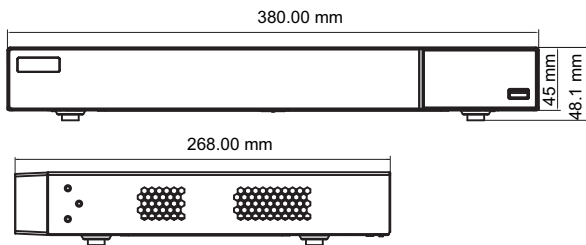

Dimensions

Rear Panels

VT-DVR-8 (8ch model)

VT-DVR-16 (16ch model)

Specification

Model		VT-DVR-8	VT-DVR-16
System	OS	Embedded Linux	
Video	Analog Video Input	BNC × 8	BNC × 16
		BNC interface (1.0Vp-p; 75Ω)	
		HD-TVI, AHD, HD-CVI, Analog CVBS: 4K@15fps, 5MP@20fps, 4MP/3MP/1080P/720P/WD1@30fps (live)	
	IP Video Input	8CH (up to 16CH)	8CH (up to 16CH)
		Up to 8MP@30fps	
	Total Input	16CH	24CH
	Output	HDMI × 1 : 3840 × 2160 / 1920 × 1080 / 1280 × 1024 / 1024 × 768 VGA × 1 : 1920 × 1080 / 1280 × 1024 / 1024 × 768 BNC × 1 : CVBS (used as the main or spot output)	
Compression	H.264/H.265		
Audio	Input	RCA × 8	
	Output	RCA × 1 (linear, 600Ω)	
	Two-way audio	Take up channel one audio input	
	Compression	G.711(U/A)	
Record	Resolution	4K/4K Lite/5MP/5MP Lite/4MP/4MP Lite / 3MP/1080P/720P/WD1/D1	
	Frame Rate	Analog Channel: 4K@6fps/7fps (PAL/NTSC) 4K Lite@12fps/15fps (PAL/NTSC) 5MP@12fps (PAL / NTSC) 5MP Lite@20fps (PAL / NTSC) 4MP/3MP@12fps/ 15fps (PAL / NTSC) 4MP Lite/1080P/720P/WD1/D1@25fps/30fps (PAL / NTSC) IP Channel: 25fps / 30fps (PAL / NTSC)	
	Bit Rate	32Kbps ~ 5Mbps	
	Mode	Manual, timer, motion, smart event	
	Playback	Playback	8CH
Search		Time slice / time / event / tag search	
Smart Search		Highlight colors to display the camera record in a certain period of time, different colors refer to different record events	
Function		Play, pause, FF, FB, digital zoom, etc.	
Alarm	Mode	Manual, motion, exception, smart event	
	Input	8CH	16CH
	Output	2CH	4CH
Network	Interface	RJ 45 1000Mbps × 1	
	Protocol	TCP/IP, PPPoE, DHCP, DNS, DDNS, UPnP, HTTP, HTTPS, NTP, SMTP	
	Incoming Bandwidth	32Mbps (Max.64Mbps)	32Mbps(Max. 64Mbps)
	Outgoing Bandwidth	96Mbps	96Mbps
MobileDevice	OS	iOS, Andriod	
Storage	HDD	SATA× 2, up to 12TB per HDD; E-SATA× 1	SATA× 2, up to 12TB per HDD; E-SATA× 1
Backup	Local Backup	U disk, USB mobile HDD	
	Network Backup	Yes	
Port	RS 485	Yes (half-duplex), connect to PTZ or keyboard	
	USB	USB 2.0 × 2	
	Remote Controller	Optional	
Others	Power Supply	DC12V / 4A	
	Consumption	≤ 15W (without HDD)	≤ 30W (without HDD)
	Dimensions(mm)	380 × 268 × 45 (W × D × H)	
	Working Environment	-10~50°C, 10%~90% (humidity)	