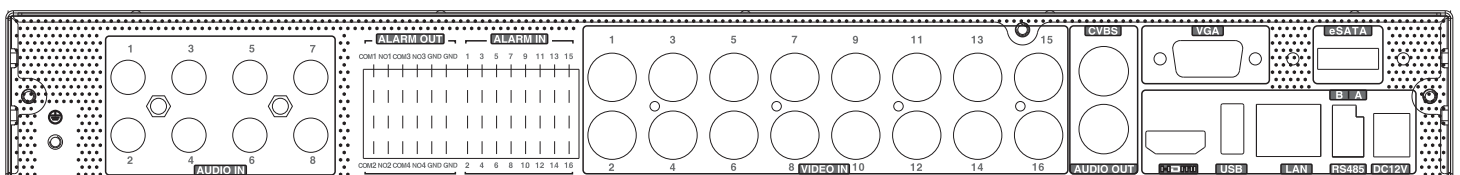

Dimensions

Rear Panels

VT-DVR-8 (8ch model)

VT-DVR-16 (16ch model)

Specification

Model		VT-DVR-8	VT-DVR-16
System	OS	Embedded Linux	
Video	Analog Video Input	BNC × 8	BNC × 16
		BNC interface (1.0Vp-p; 75Ω)	
		HD-TVI, AHD, HD-CVI, Analog CVBS: 4K@15fps, 5MP@20fps, 4MP/3MP/1080P/720P/WD1@30fps (live)	
	IP Video Input	8CH (up to 16CH)	8CH (up to 16CH)
		Up to 8MP@30fps	
	Total Input	16CH	24CH
	Output	HDMI × 1 : 3840 × 2160 / 1920 × 1080 / 1280 × 1024 / 1024 × 768 VGA × 1 : 1920 × 1080 / 1280 × 1024 / 1024 × 768 BNC × 1 : CVBS (used as the main or spot output)	
Compression	H.264/H.265		
Audio	Input	RCA × 8	
	Output	RCA × 1 (linear, 600Ω)	
	Two-way audio	Take up channel one audio input	
	Compression	G.711(U/A)	
Record	Resolution	4K/4K Lite/5MP/5MP Lite/4MP/4MP Lite / 3MP/1080P/720P/WD1/D1	
	Frame Rate	Analog Channel: 4K@6fps/7fps (PAL/NTSC) 4K Lite@12fps/15fps (PAL/NTSC) 5MP@12fps (PAL / NTSC) 5MP Lite@20fps (PAL / NTSC) 4MP/3MP@12fps/ 15fps (PAL / NTSC) 4MP Lite/1080P/720P/WD1/D1@25fps/30fps (PAL / NTSC) IP Channel: 25fps / 30fps (PAL / NTSC)	
	Bit Rate	32Kbps ~ 5Mbps	
	Mode	Manual, timer, motion, smart event	
	Playback	Playback	8CH
Search		Time slice / time / event / tag search	
Smart Search		Highlight colors to display the camera record in a certain period of time, different colors refer to different record events	
Function		Play, pause, FF, FB, digital zoom, etc.	
Alarm	Mode	Manual, motion, exception, smart event	
	Input	8CH	16CH
	Output	2CH	4CH
Network	Interface	RJ 45 1000Mbps × 1	
	Protocol	TCP/IP, PPPoE, DHCP, DNS, DDNS, UPnP, HTTP, HTTPS, NTP, SMTP	
	Incoming Bandwidth	32Mbps (Max.64Mbps)	32Mbps(Max. 64Mbps)
	Outgoing Bandwidth	96Mbps	96Mbps
MobileDevice	OS	iOS, Andriod	
Storage	HDD	SATA× 2, up to 12TB per HDD; E-SATA× 1	SATA× 2, up to 12TB per HDD; E-SATA× 1
Backup	Local Backup	U disk, USB mobile HDD	
	Network Backup	Yes	
Port	RS 485	Yes (half-duplex), connect to PTZ or keyboard	
	USB	USB 2.0 × 2	
	Remote Controller	Optional	
Others	Power Supply	DC12V / 4A	
	Consumption	≤ 15W (without HDD)	≤ 30W (without HDD)
	Dimensions(mm)	380 × 268 × 45 (W × D × H)	
	Working Environment	-10~50°C, 10%~90% (humidity)	