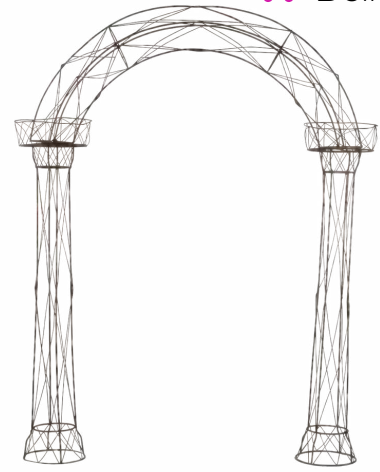

Cartier Arch

90" High x 88" Wide x 24" Deep

\$110

Parisian Arch

102" Tall x 72" Wide x 7" deep

\$99

Monet Arch

86" High x 61" Wide x 14" Deep