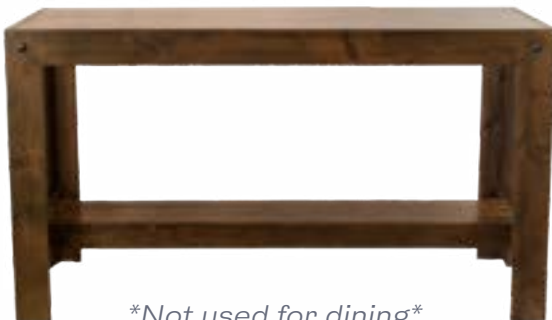

72" Long x 59" Wide x 28" Tall

\$121 

Seats 6-8

Market Pub Table

72" Long x 30" Wide x 40" Tall

\$176 

Not used for dining

Vintage Folding Table