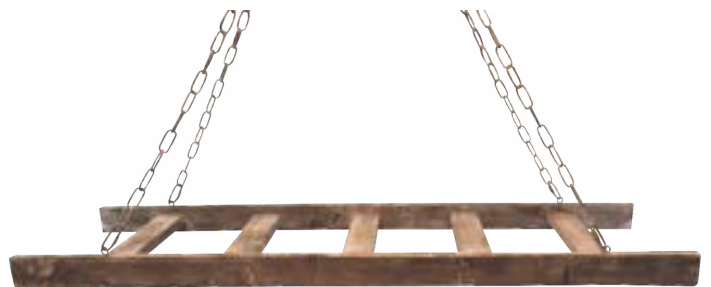

\$22

Hanging Ladder

15" Wide x 48" Long

\$120 

Rustic Iron Easel

58" Tall with adjustable arms

\$33

Aluminum Folding Easel