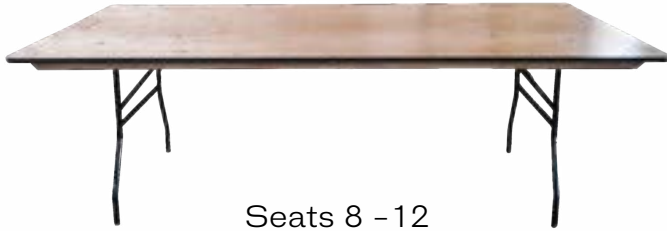

8' Kings Table

48" Wide

$23.70

Seats 8 - 12