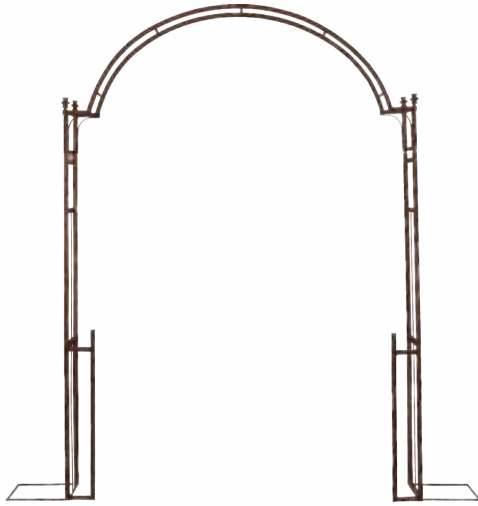

Cartier Arch

90" High x 88" Wide x 24" Deep

\$110

Parisian Arch

102" Tall x 72" Wide x 7" deep

\$99

Monet Arch

86" High x 61" Wide x 14" Deep

\$99

Carolina Arch

95" High x 62" Wide x 20" Deep

\$110

Vail Arch

94" Tall x 6'.2" Wide x 25.5" Deep

*With Overhang Entire Arch is 8' Wide

\$220 🚚