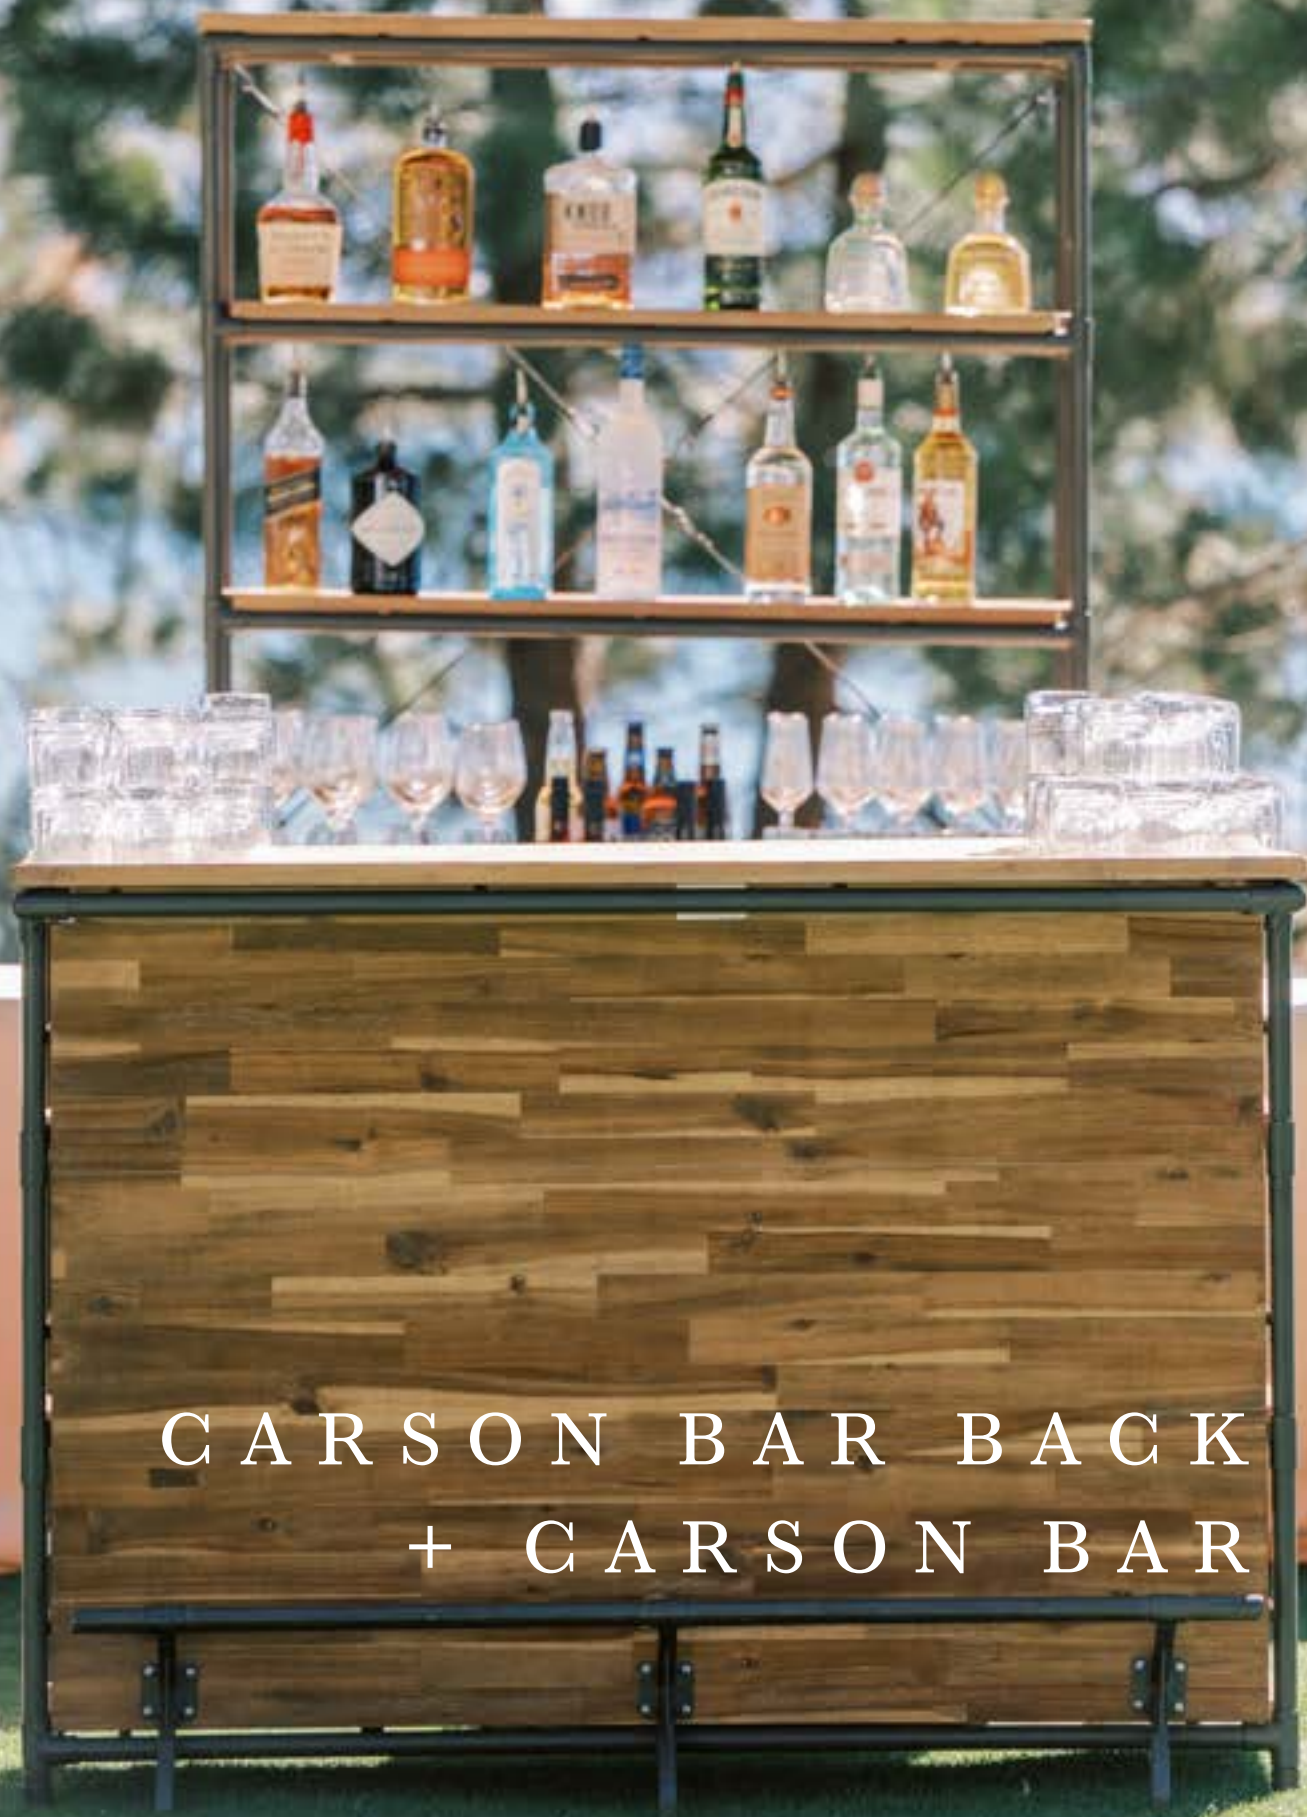

96" Long x 30" Wide x 41" Tall

\$220 

Hampton Bar Black

60" Long x 22" Wide x 43" Tall

\$250 

CARSON BAR BACK
+ CARSON BAR

 Delivery Item Only

Gatsby Bar