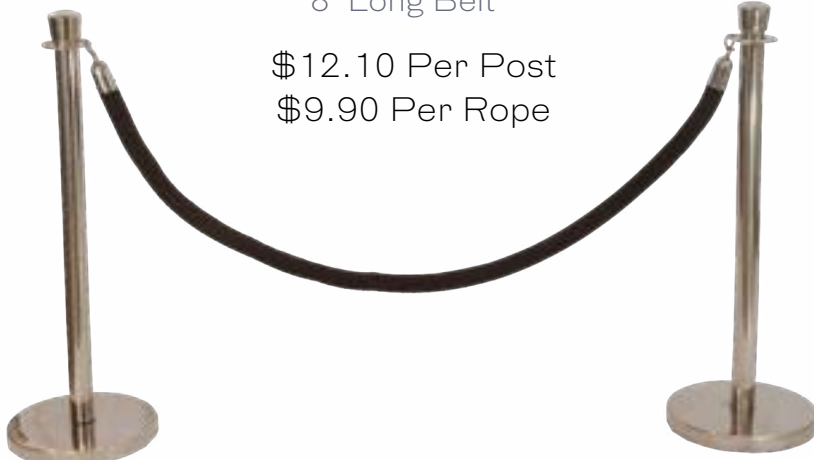

Chrome Stanchion W/Velvet Rope

8' Long Belt
$12.10 Per Post
$9.90 Per Rope