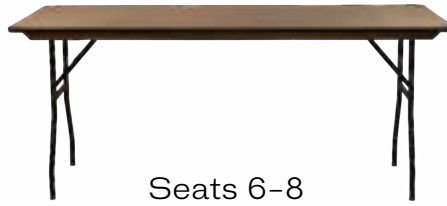

Seats 6-8

48" Round Child's Table
\$14.60

Seats 6-8

8' Conference Table
\$13.20

Seats 4

6' Conference Table
\$13.20

Seats 3

*Table
Tips*

ALL standard tables are 30" tall
ALL cocktail tables are 42" tall
ONLY the legs fold,
the tables do not
Cocktail tables come in 3 pieces
base, pole + table top

8' Banquet Table
\$15.40

Seats 8-10

6' Banquet Table
\$13.20