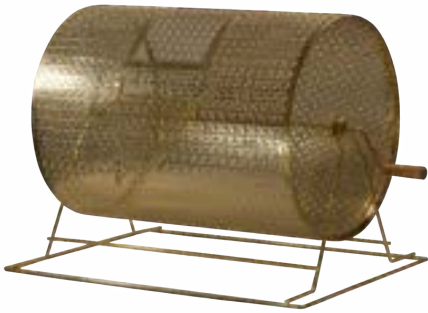

30" Long, 10" Tall
*Electricity Needed

\$60.50

Sign - Lighted Heart

13.5" X 13.5"
*Needs 2 AA Battery

\$19.80

Raffle Drum

15" deep, 21" wide, 20" tall
ticket capacity 10,000

\$27.50