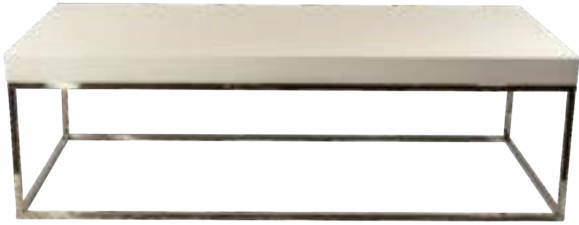

Delivery Item Only

Studio Coffee Table

24" Wide x 48" Long x 14.5" Tall

$78