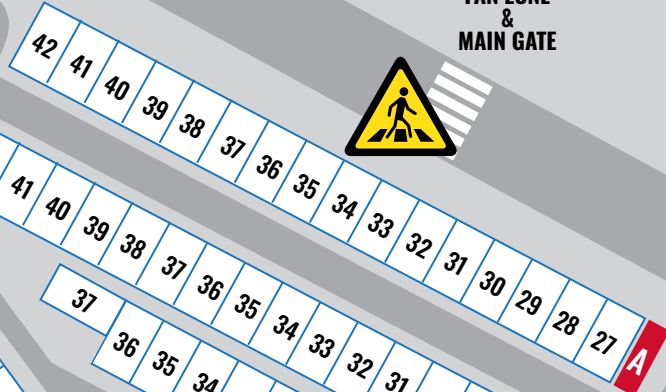

FAN ZONE & MAIN GATE

CAMPSITE SIZE:  
25' x 40'