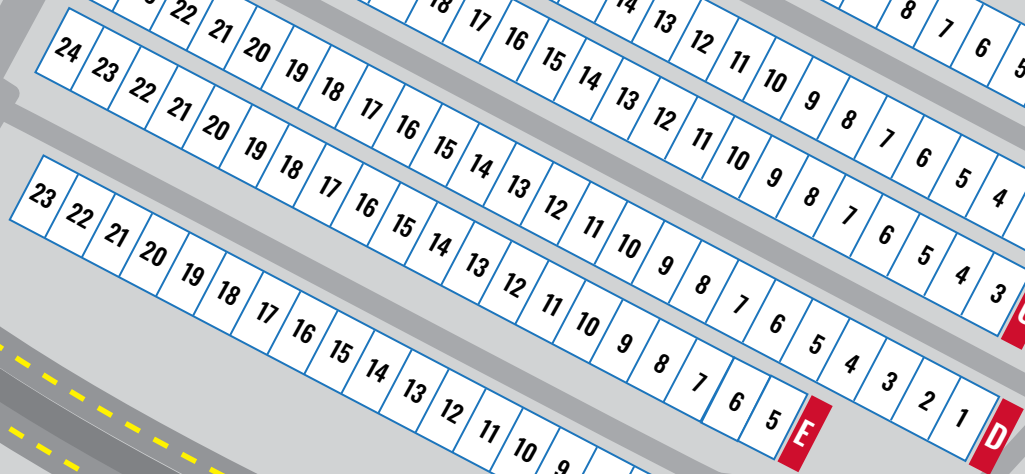

FAN ZONE & MAIN GATE

CAMPSITE SIZE:  
25' x 40'