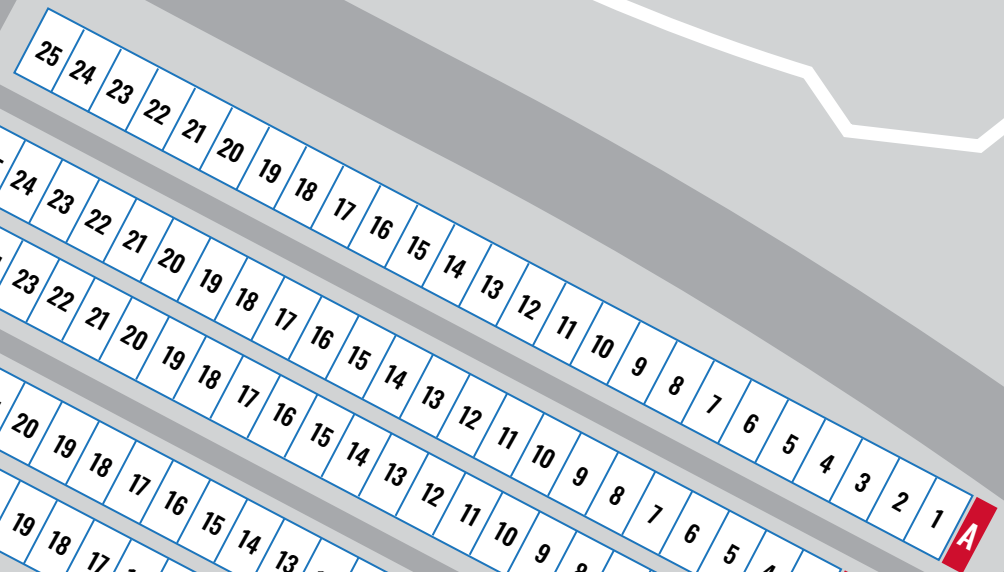

FAN ZONE & MAIN GATE

CAMPSITE SIZE:  
25' x 40'