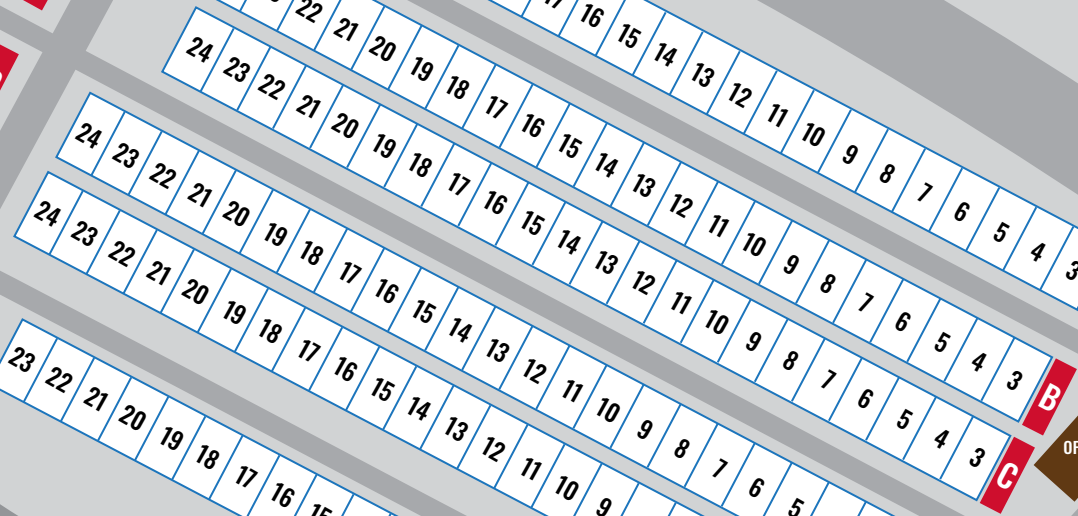

FAN ZONE & MAIN GATE

CAMPSITE SIZE:  
25' x 40'