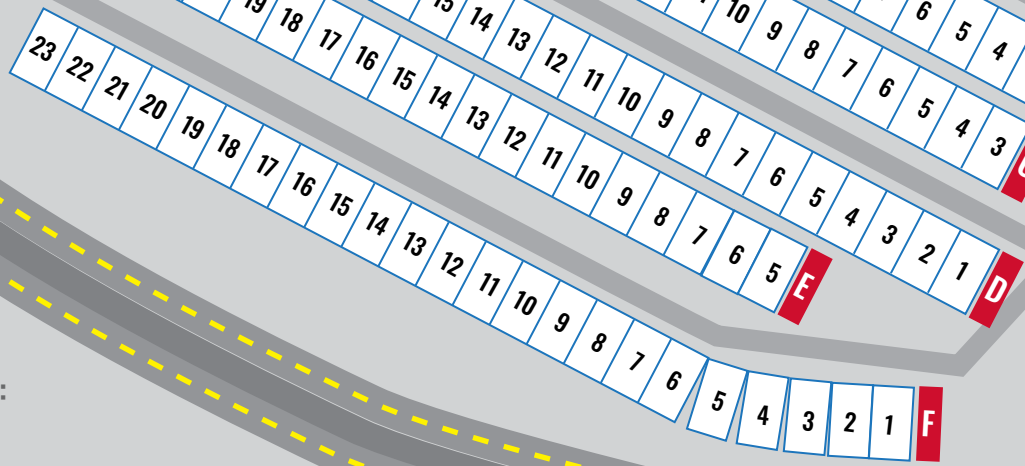

FAN ZONE & MAIN GATE

CAMPSITE SIZE:  
25' x 40'