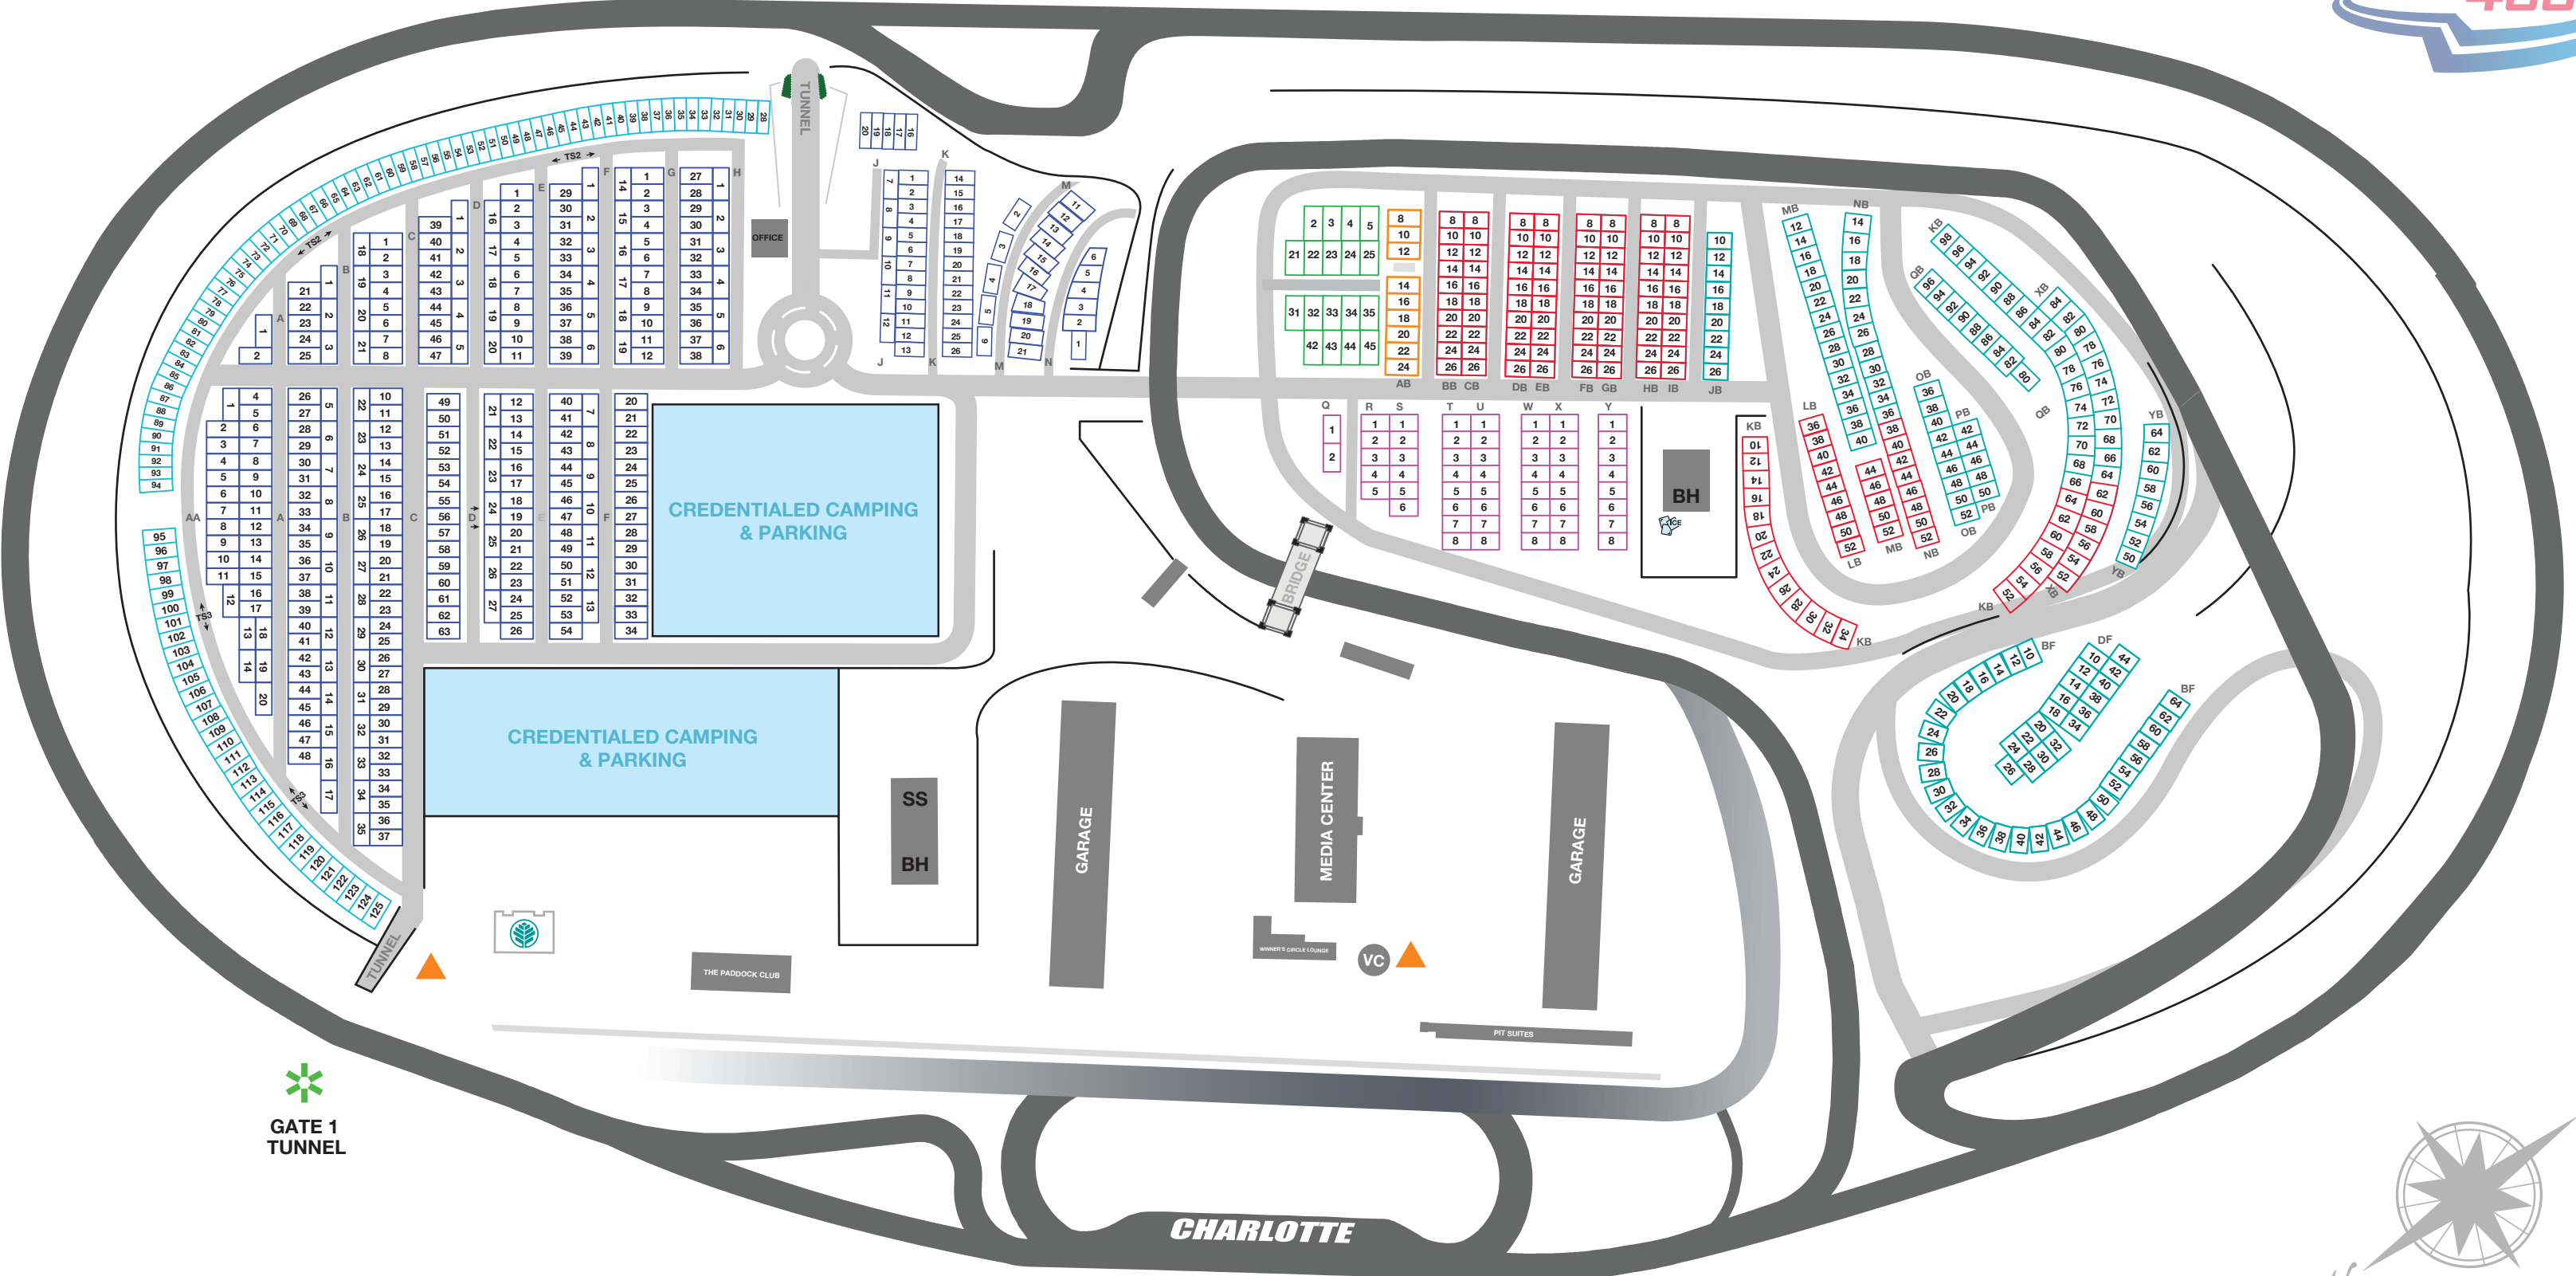

GATE 13 TUNNEL

SpeedwayTV

GATE 1 TUNNEL

CHARLOTTE

LEGEND

- Infield Access
- AtriumHealth Urgent Care
- Credentialed Area
- Roadway
- Pit Road Access Point (must have pit pass for access)

- North Infield RV (20'x40')
- North Infield Trackside RV (15'x40')
- South Infield HDTV (24'x45')
- South Infield RV (25'x45')
- South Infield RV (20'x40')
- South Infield Small Camper (20'x30')
- South Infield Tent/Pop-Up (20'x30')

All Site Sizes Are Approximate