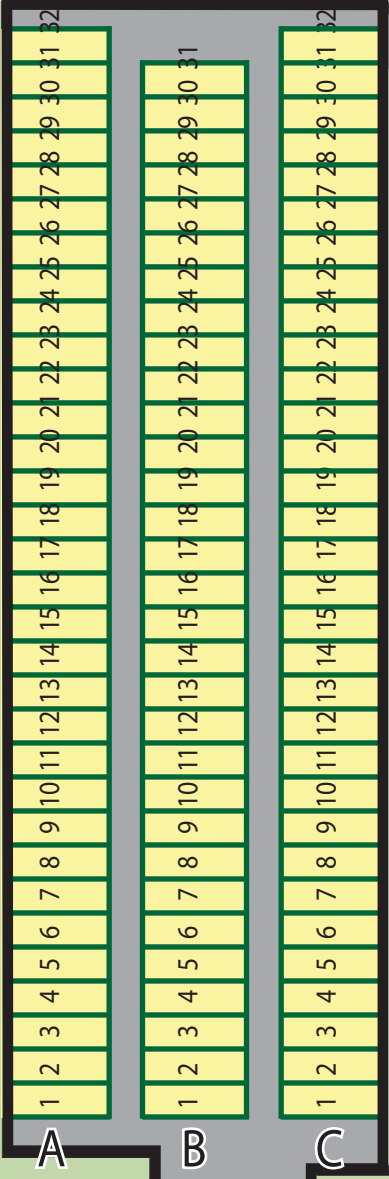

Accommodates: RV
Approximate Site Sizes: 27' x 60'
ELECTRIC ONLY

Fenceline

Sportsmen
Pits Parking

Tickets

ZMAX
DRAGWAYSM

TRACKSIDE RV

East Grandstand

to Bruton Smith Blvd. →