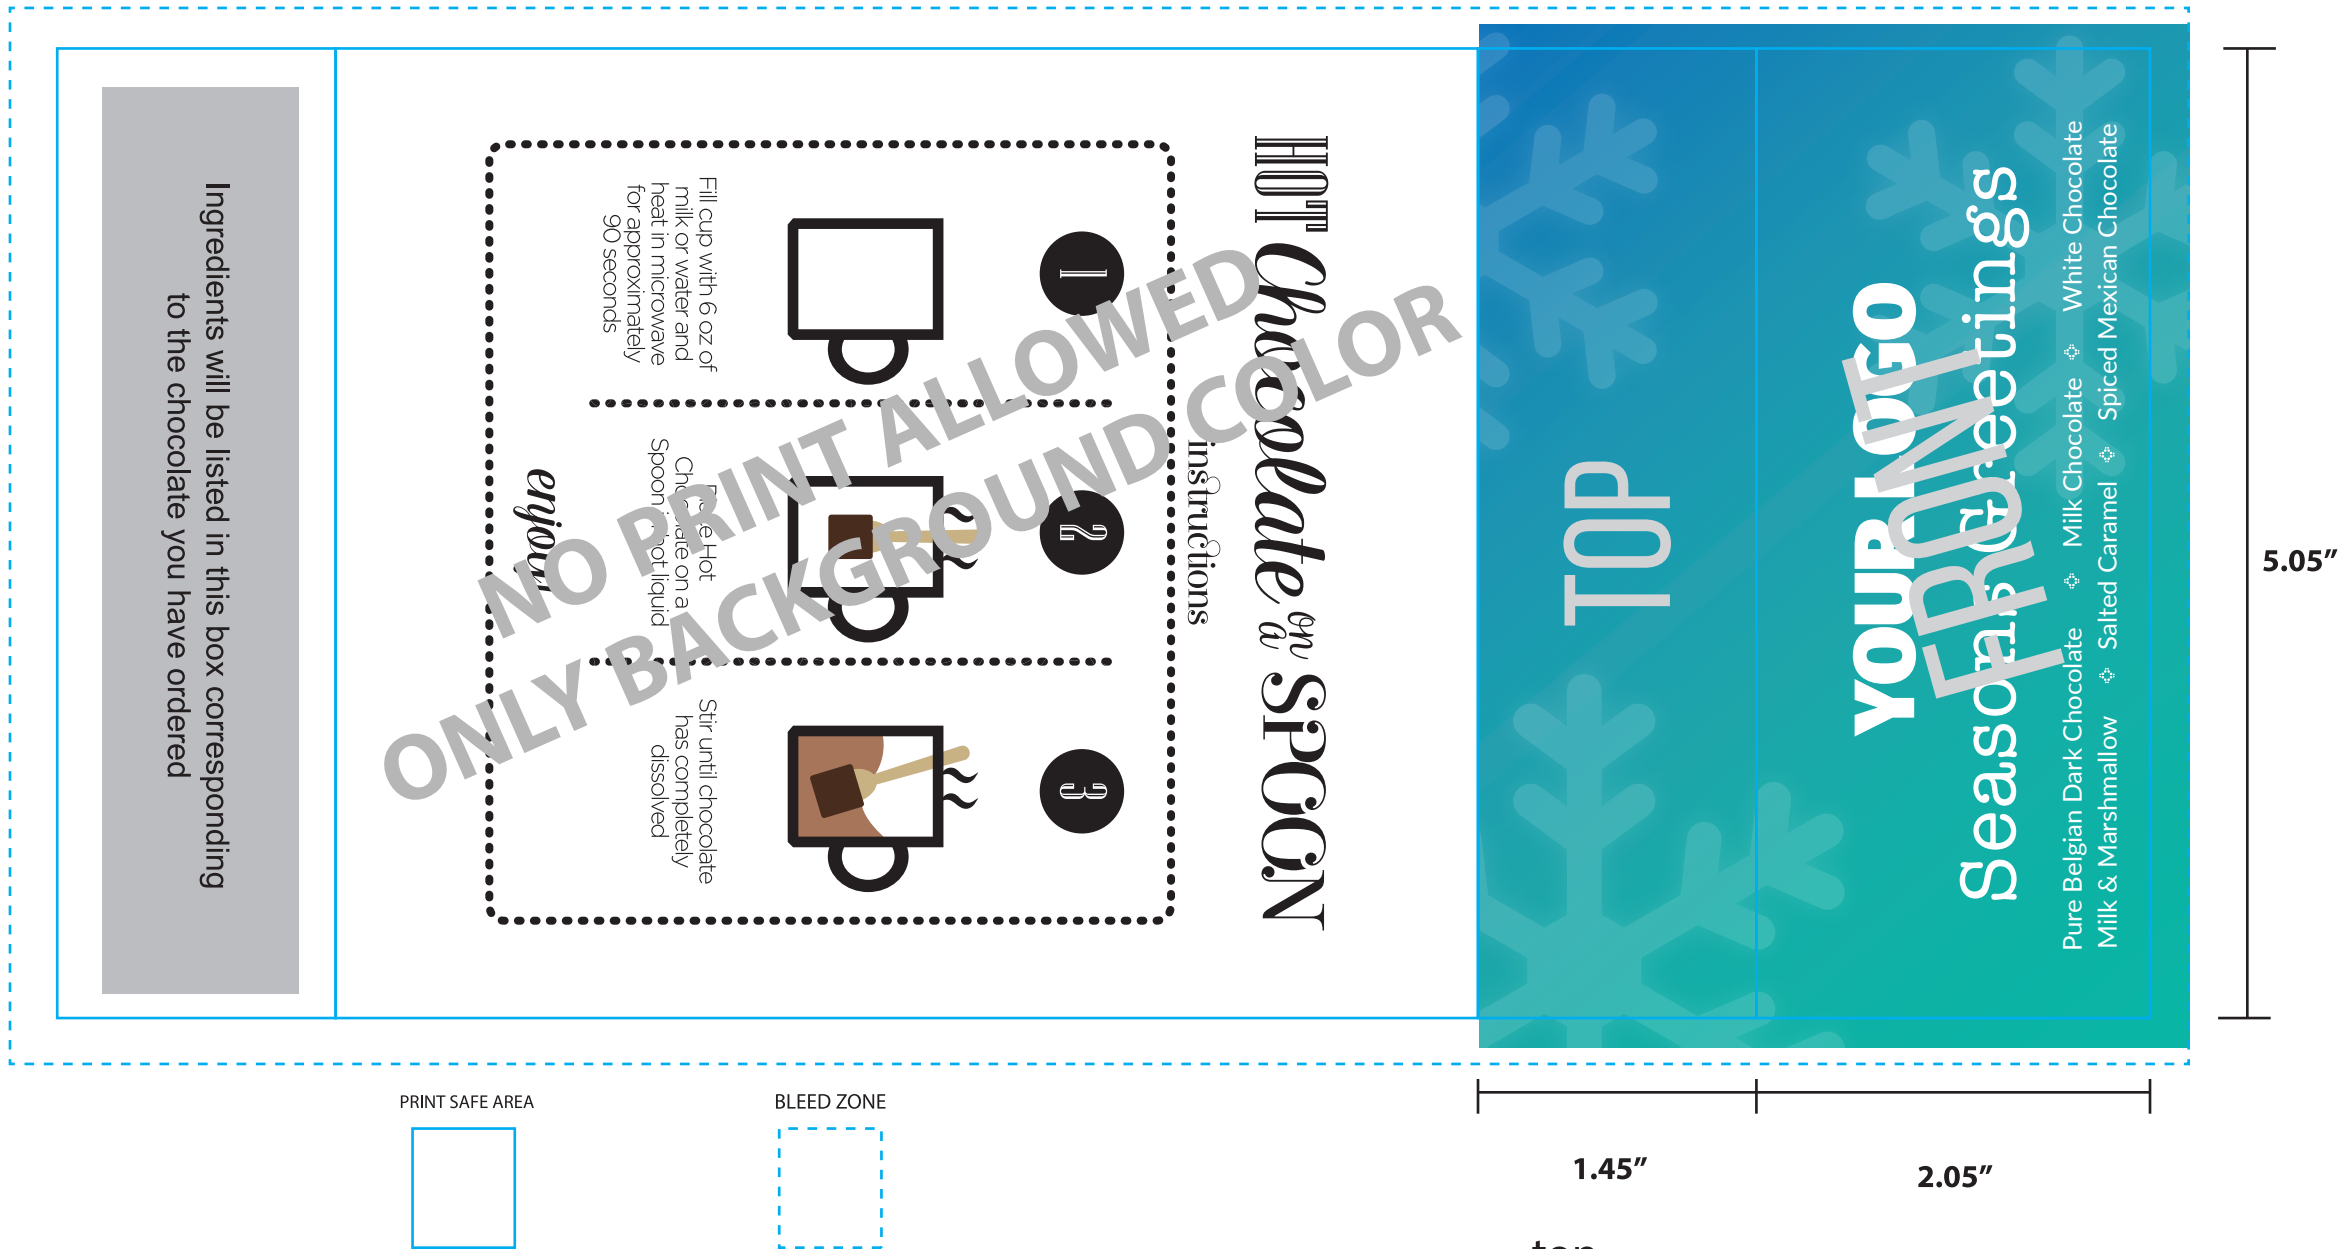

# Hot Chocolate on a Stick Template for 3 & 6 pack

## Template Guidelines:

1. Imprint Safe Area= important art or graphics must be within these areas
2. Minimum Type Size: 7pt
3. No metallic colors such as silver or gold
4. Expand image beyond solid lines into bleed zone
5. No PMS match but colors will be as close as possible
6. Outline all text layers
7. Do not flatten image, submit finished file in PDF, AI or EPS format

Stock designs are available.