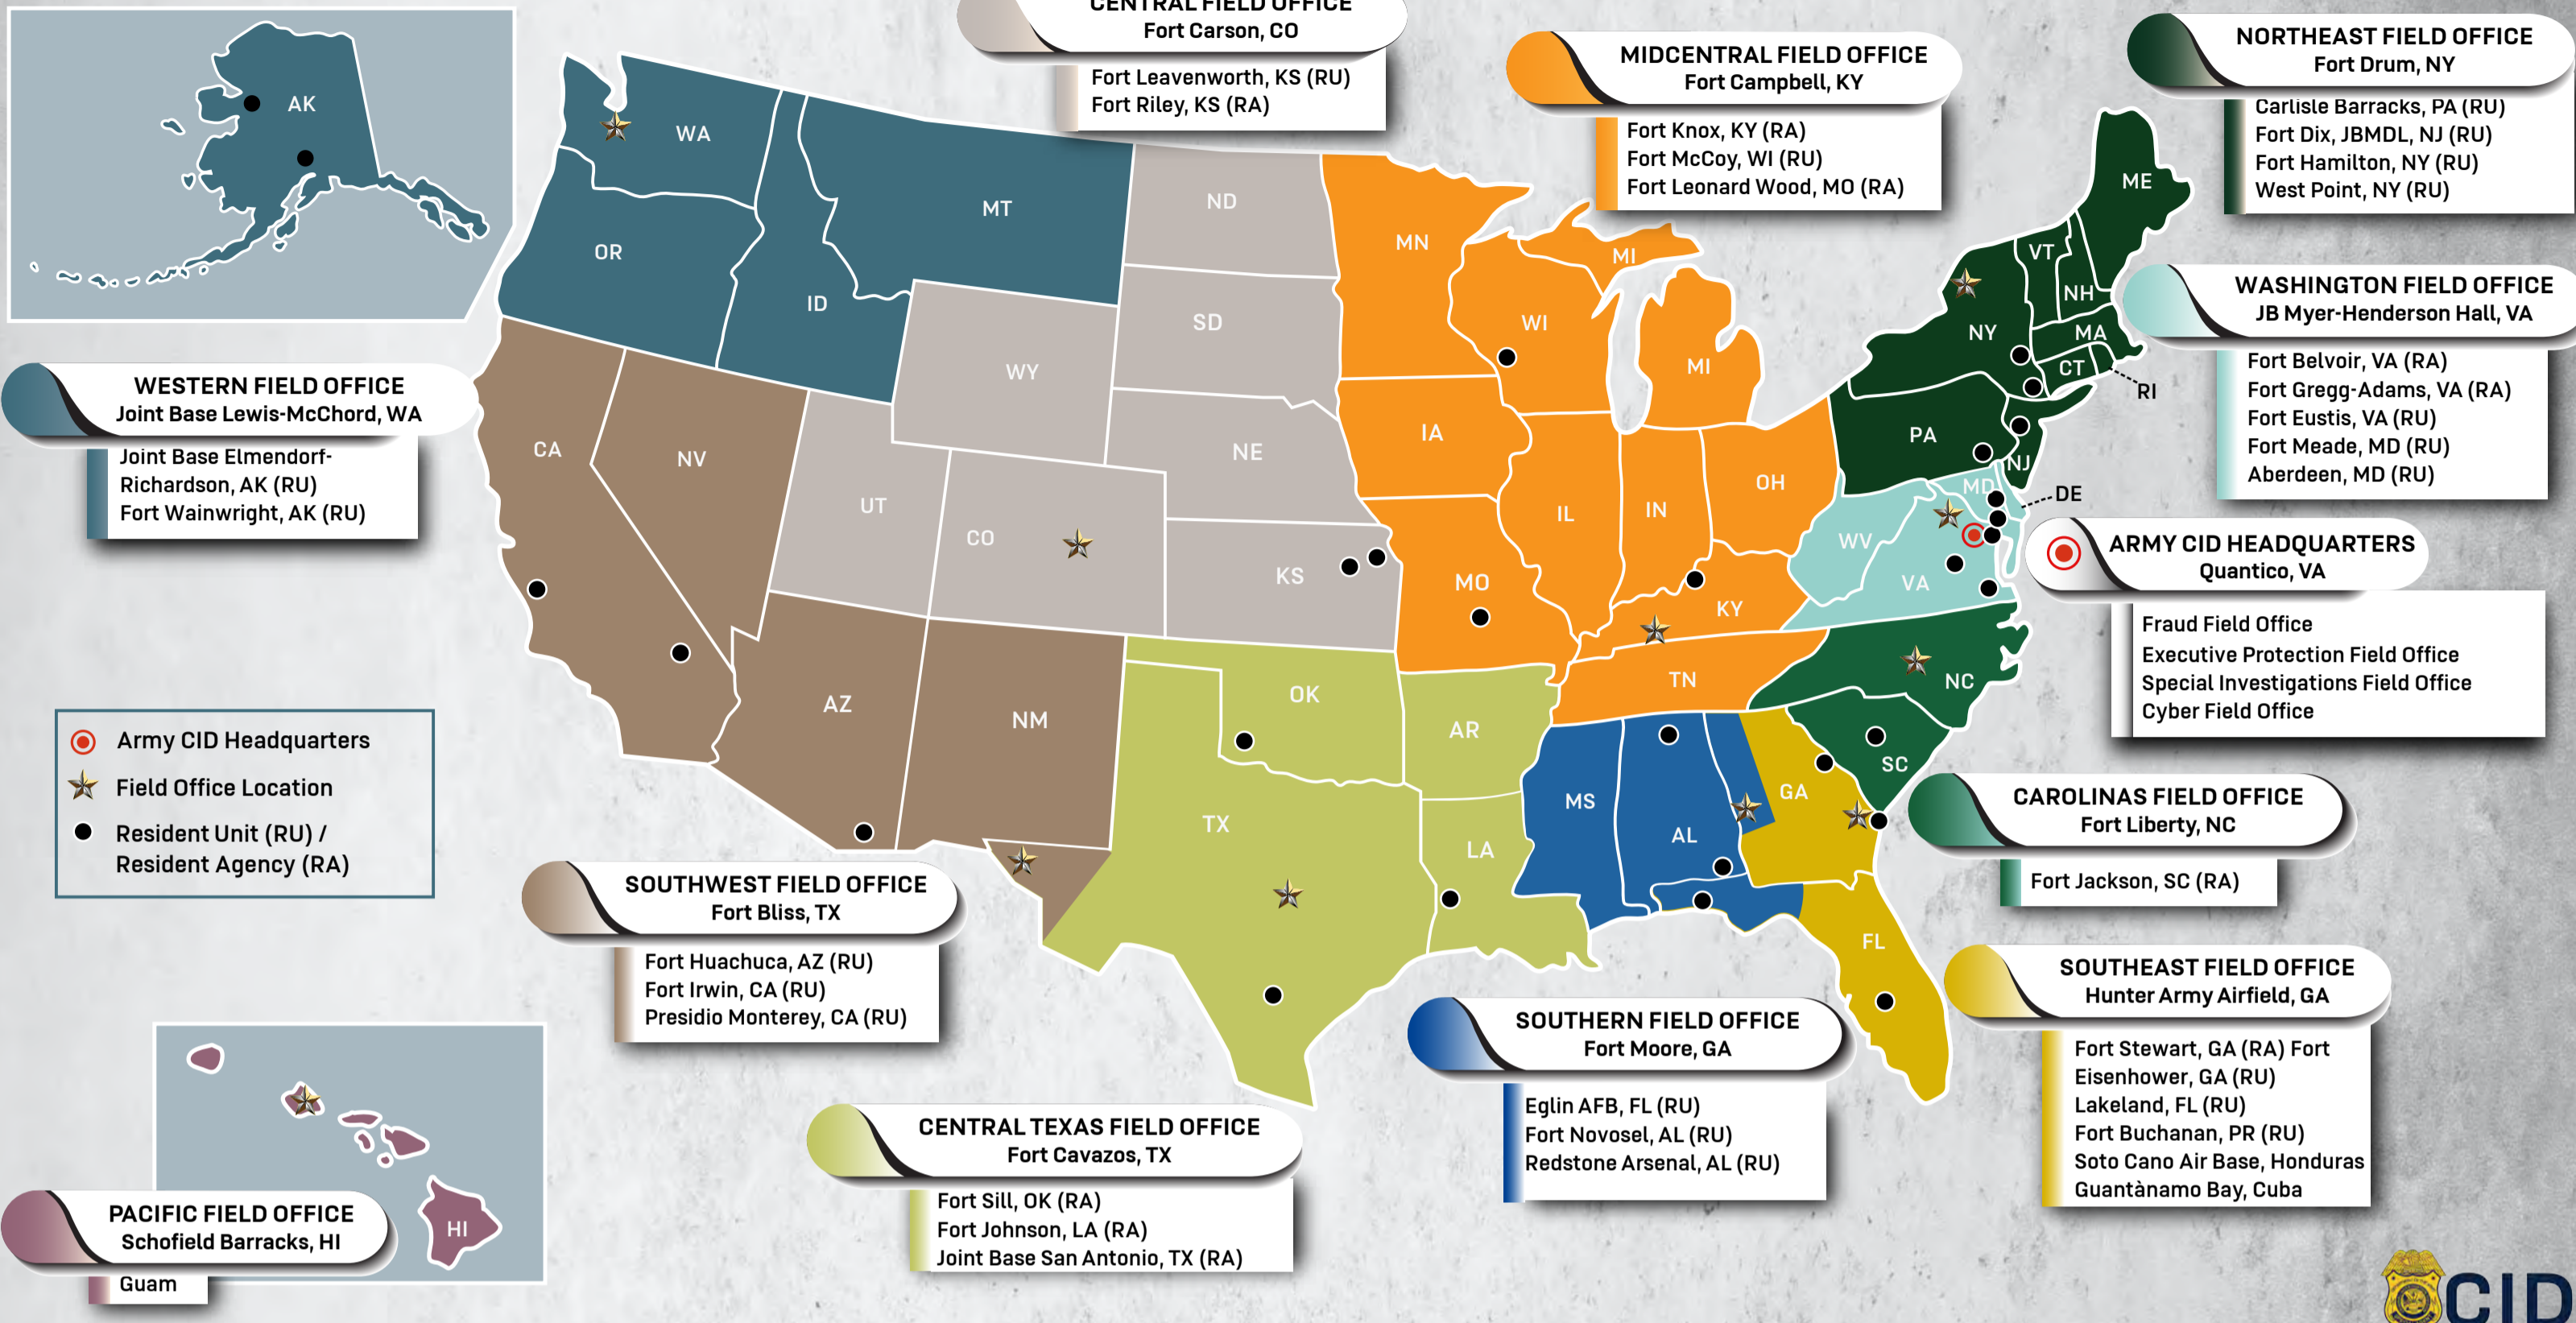

# DEPARTMENT OF THE ARMY CRIMINAL INVESTIGATION DIVISION

US / WORLDWIDE FIELD OFFICE LOCATIONS AND AREAS OF RESPONSIBILITY - RESIDENT UNIT AND RESIDENT AGENCY LOCATIONS

Current as of Jan. 24, 2025 Created by CIDPAO@army.mil