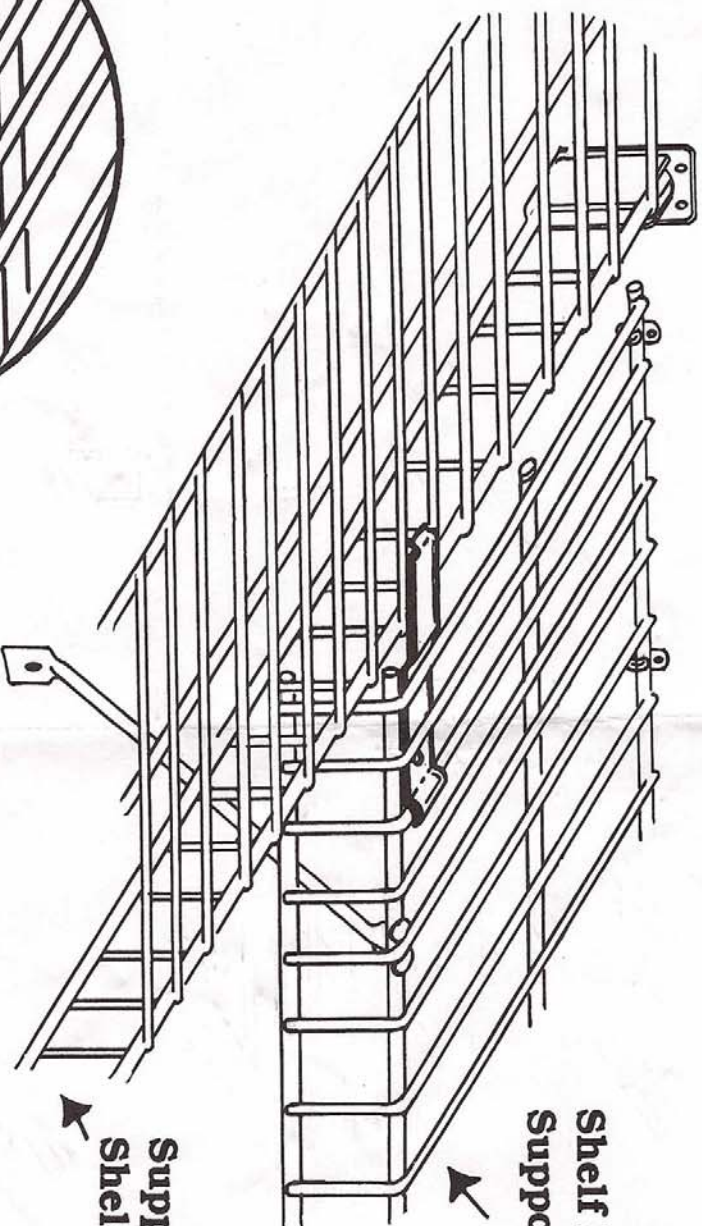

CLOSETMAID®

Corner Support Bracket - #120

INSTALLATION INSTRUCTIONS

End
Bracket

Shelf Being
Supported

Supporting
Shelf

#120
Corner
Support Bracket

NEW

- New Design - #120
- For Use on Closet Maid Ventilated Shelving and Close Mesh Shelving.