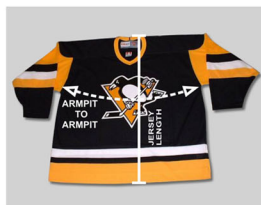

HOCKEY JERSEYS

ADULT	M	L	XL	2XL
Chest Size	46 - 48"	50 - 52"	54 - 56"	58 - 60"
Armpit to Armpit	23 - 24"	25 - 26"	27 - 28"	29 - 30"
Jersey Length	31"	32"	33"	34"