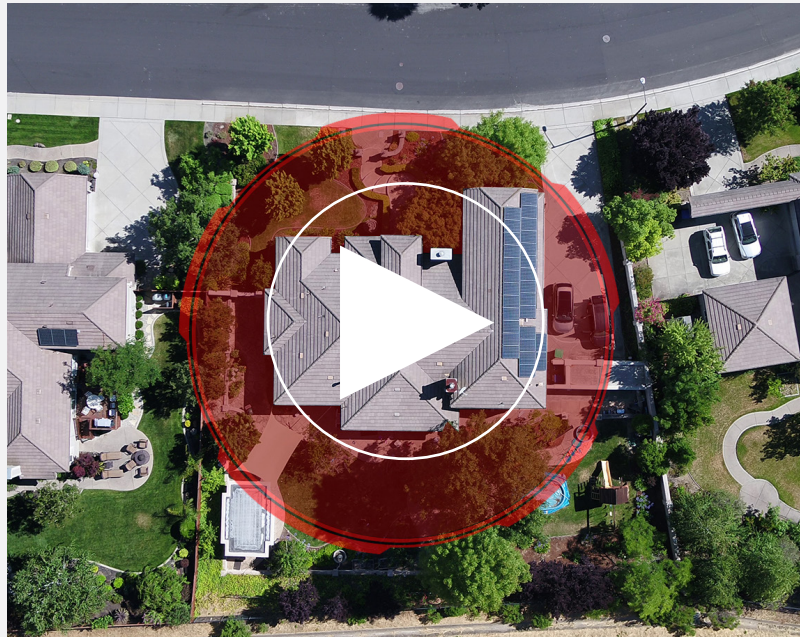

No Home Security Protects Further