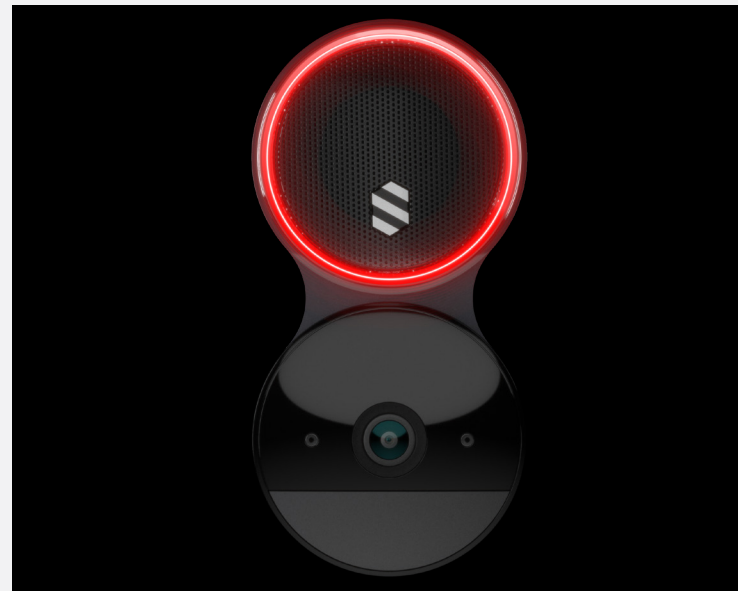

[DOWNLOAD CREATIVE HERE](#)