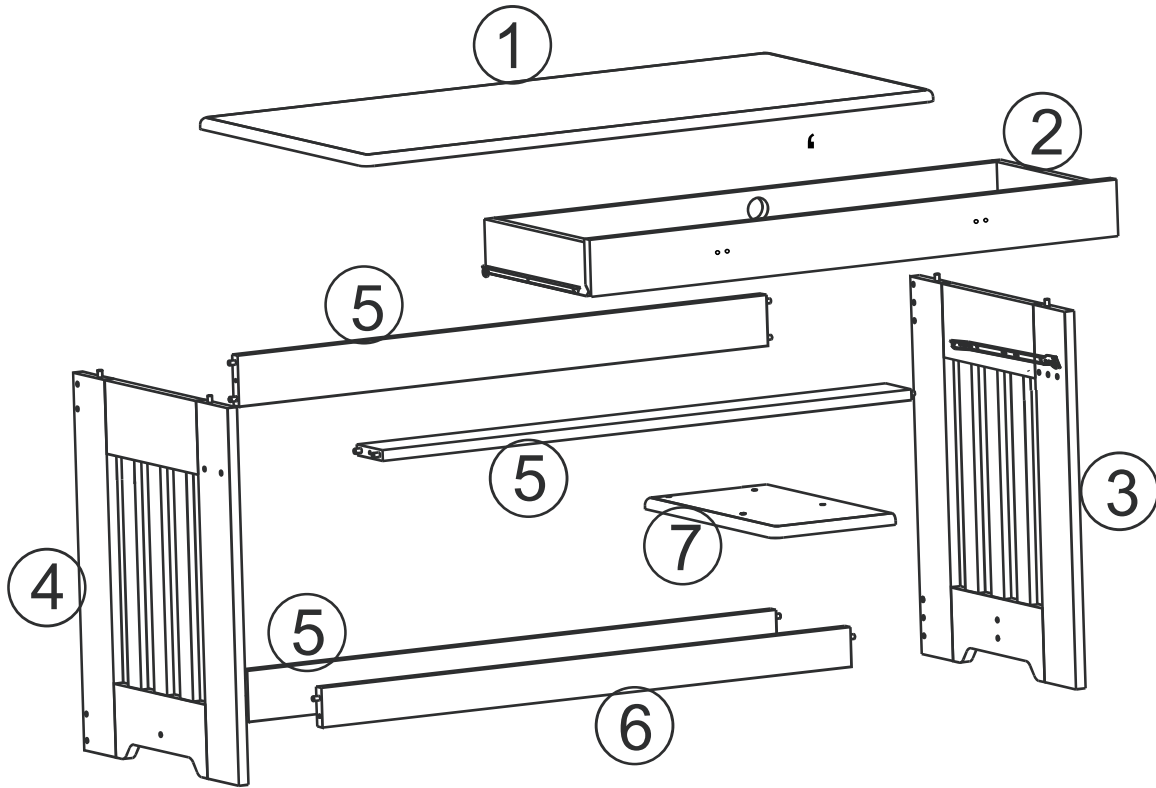

0267R Desk

Optional Hutch

0267R

A		Bolts	14
B		10 x 30mm Dowel	08
C		Metal Bracket	07
D		Screw 1 1/4"	04
E		Screw 5/8"	14
F		Allen Wrench	01
G		8 x 40mm Dowel	04

H		4
I		2

01

02

03