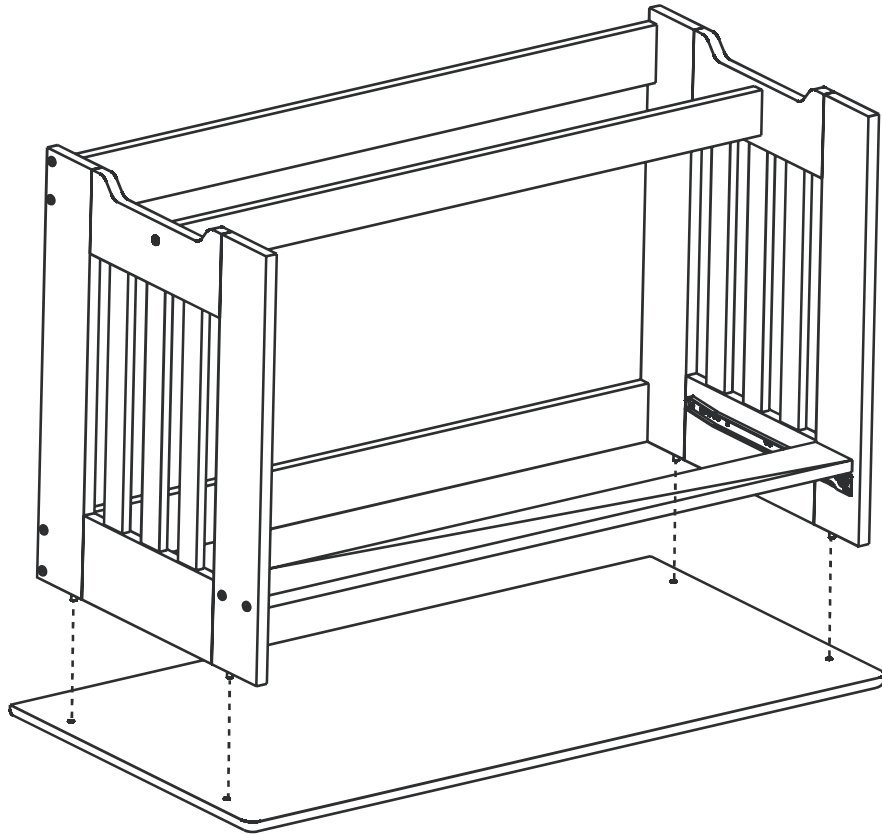

0267R Desk

Optional Hutch

0267R

A		Bolts	14
B		10 x 30mm Dowel	08
C		Metal Bracket	07
D		Screw 1 1/4"	04
E		Screw 5/8"	14
F		Allen Wrench	01
G		8 x 40mm Dowel	04

H		4
I		2

01

02

03