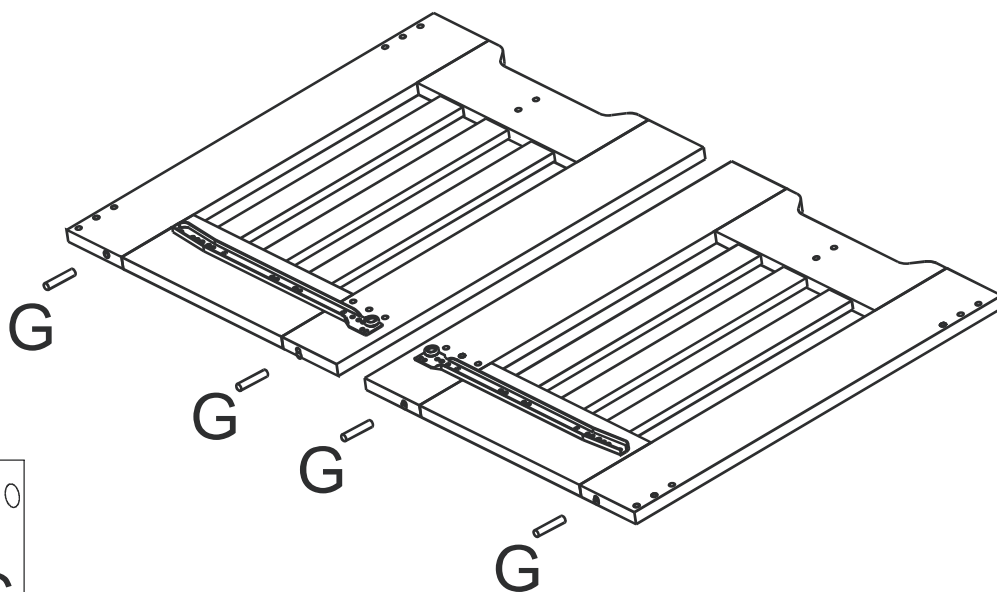

0267R Desk

Optional Hutch

0267R

A		Bolts	14
B		10 x 30mm Dowel	08
C		Metal Bracket	07
D		Screw 1 1/4"	04
E		Screw 5/8"	14
F		Allen Wrench	01
G		8 x 40mm Dowel	04

H		4
I		2

01

02

03