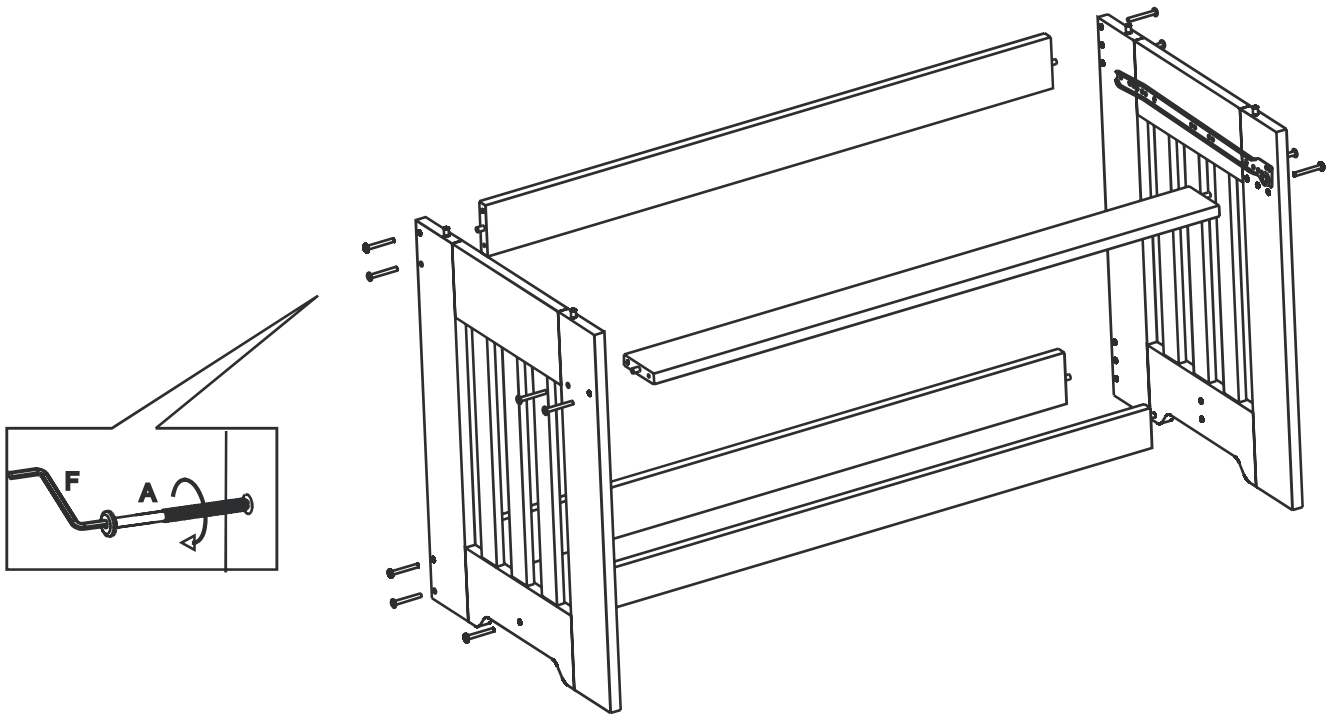

0267R Desk

Optional Hutch

0267R

A		Bolts	14
B		10 x 30mm Dowel	08
C		Metal Bracket	07
D		Screw 1 1/4"	04
E		Screw 5/8"	14
F		Allen Wrench	01
G		8 x 40mm Dowel	04

H		4
I		2

01

02

03