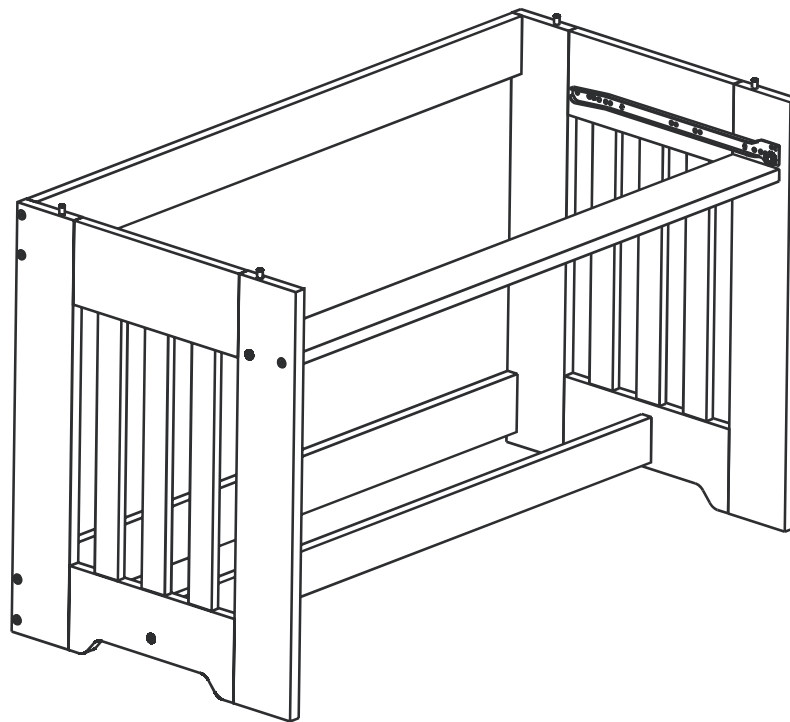

0267R Desk

Optional Hutch

0267R

A		Bolts	14
B		10 x 30mm Dowel	08
C		Metal Bracket	07
D		Screw 1 1/4"	04
E		Screw 5/8"	14
F		Allen Wrench	01
G		8 x 40mm Dowel	04

H		4
I		2

01

02

03