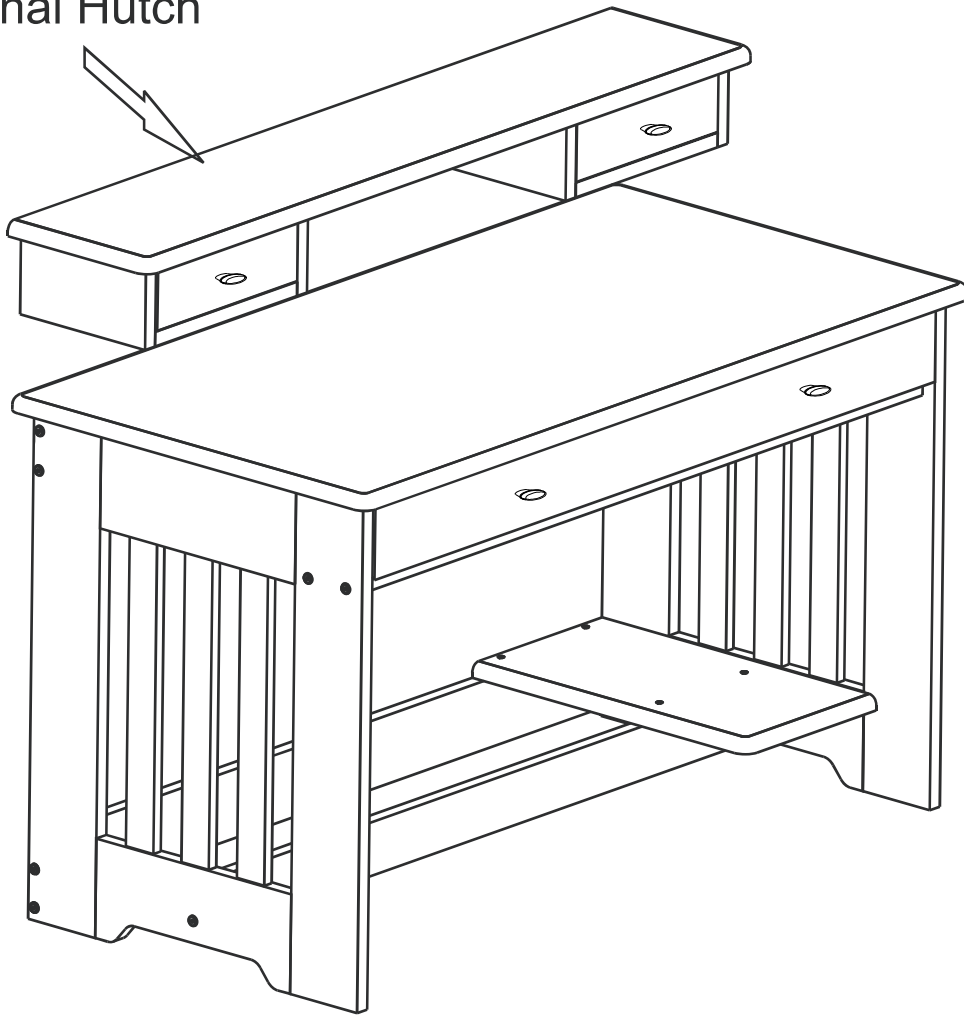

0267R Desk

Optional Hutch

0267R

A		Bolts	14
B		10 x 30mm Dowel	08
C		Metal Bracket	07
D		Screw 1 1/4"	04
E		Screw 5/8"	14
F		Allen Wrench	01
G		8 x 40mm Dowel	04

H		4
I		2

01

02

03