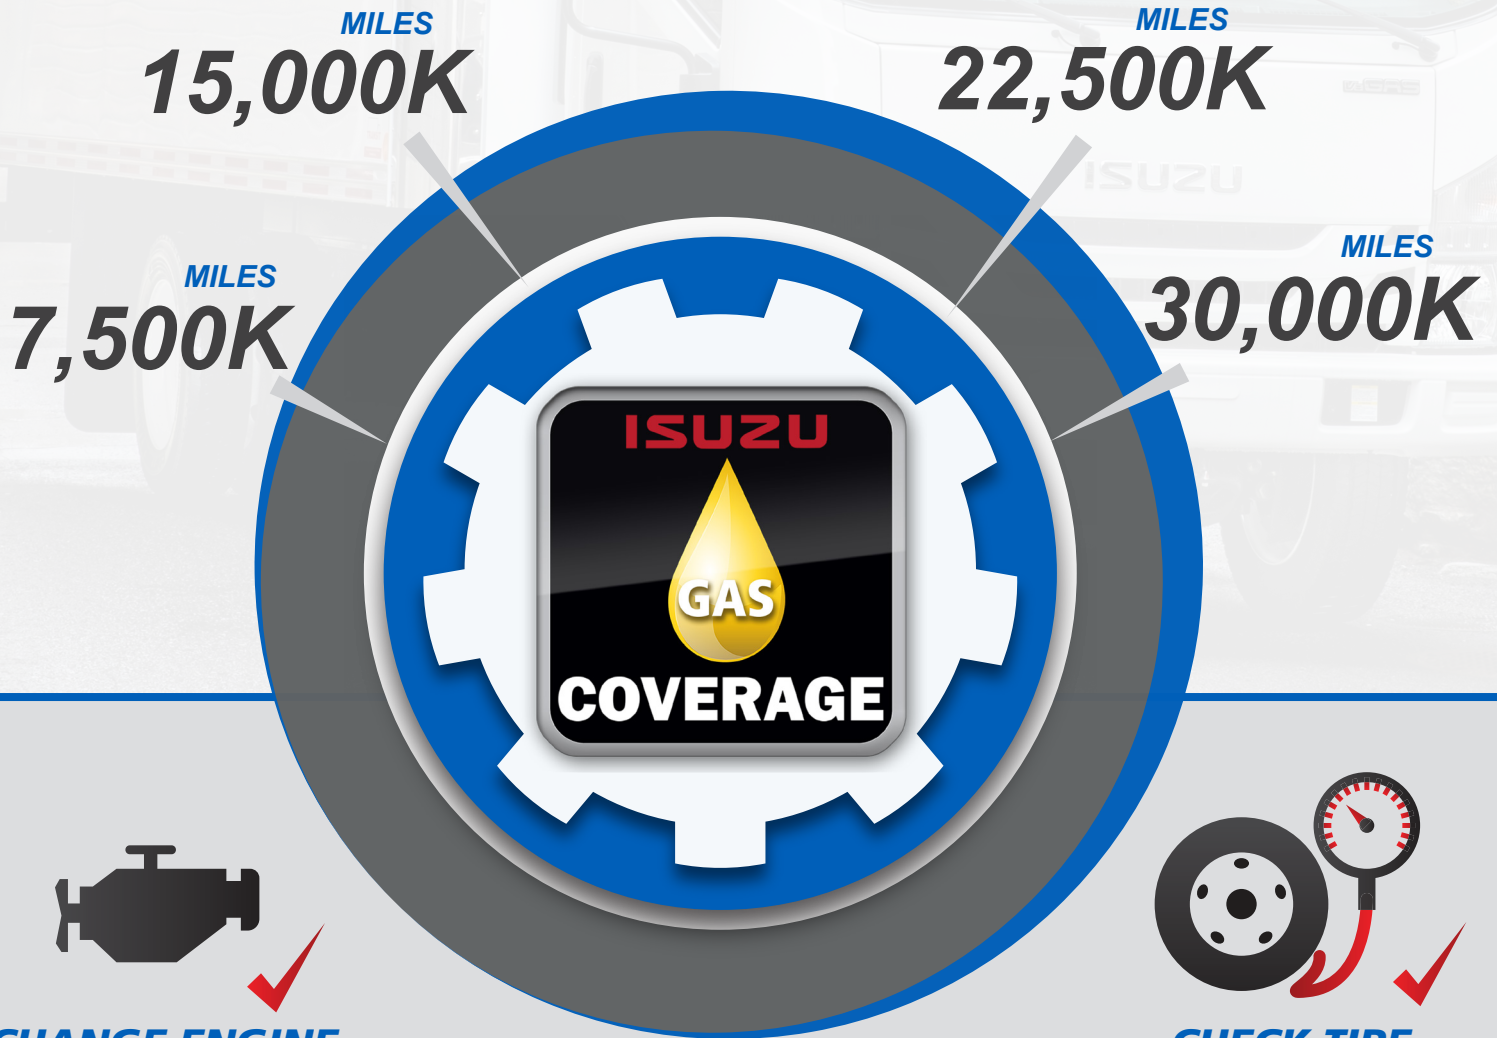

ISUZU
TRUCK

ISUZU
GAS
COVERAGE

Purchase a new or unused 2019 N-Series Gas Truck and receive the complimentary Isuzu Oil Coverage Program

ISUZU OIL COVERAGE ensures your new Isuzu gas truck is maintained with Isuzu Parts and serviced by trained Isuzu technicians.

Services provided by **ISUZU OIL COVERAGE** are complimentary at 7,500-mile intervals for a period of two years or 30,000 miles, whichever comes first*

You can schedule your **ISUZU OIL COVERAGE** service at any participating Isuzu dealership by visiting IsuzuCV.com or calling 866-441-9638

ISUZU

**CHANGE ENGINE
OIL & OIL FILTER**

**CHECK TIRE
PRESSURE**

**LUBRICATE
CHASSIS**

**TOP OFF
FLUIDS**

* Isuzu Oil Coverage is a complimentary component of Isuzu's service intervals for two years or 30,000 miles, whichever occurs first. Additional services may be required at time services are performed. Extreme or severe usage/applications may not qualify. Eligible models include N-Series gas trucks delivered July 1, 2019 - December 31, 2019. See your authorized Isuzu dealer for details.